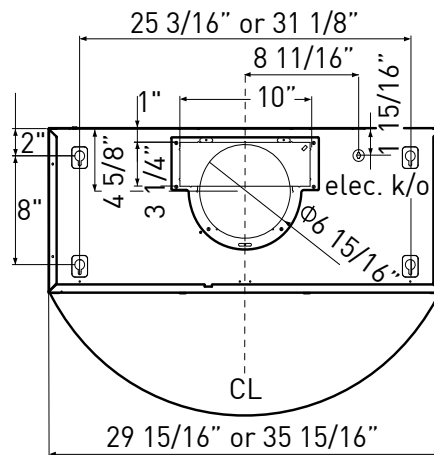

utensil bar to keep all of your larger cooking utensils right where you want them—above the cooking surface. New control configuration and 12" depth ensure simple operation and a true fit with popular cabinet styles.

ZEPHYR

ZEPHYRONLINE.COM

TOP

SIDE

CL

BACK

MODEL	ZTA-E30AS	ZTA-E36AS	ZTA-E30AS290
Stainless Steel			
Size	30"	36"	30"
Blower CFM (Min. - Max.)	210 - 400	210 - 400	120 - 290
Sones (Min. - Max.)	2 - 5	2 - 5	1.1 - 3.2
FEATURES			
Controls	Mechanical Slide	Mechanical Slide	Mechanical Slide
Speed Levels	3	3	3
Auto Delay-Off	No	No	No
Lighting	Halogen, 50W x2	Halogen, 50W x2	Halogen, 50W x2
Dual-Level Lighting	Yes	Yes	Yes
Filters	Aluminum Mesh x2	Aluminum Mesh x2	Aluminum Mesh x2
Recirculating Option	Yes	Yes	Yes
Adjustable Utensil Rail	Yes, Up to 3"	Yes, Up to 3"	Yes, Up to 3"
DUCT SPECIFICATIONS			
Vertical Internal Blower	7" Round or 3-1/4" x 10"	7" Round or 3-1/4" x 10"	7" Round or 3-1/4" x 10"
Horizontal Internal Blower	3-1/4" x 10"	3-1/4" x 10"	3-1/4" x 10"
AC POWER	120V, 60Hz at Max. 1.7A	120V, 60Hz at Max. 1.7A	120V, 60Hz at Max. 1.55A
OPTIONAL ACCESSORIES			
Recirculating Kit	ZRC-0200	ZRC-0200	ZRC-0200
Bloom™ GU10 LED	ZOB0040	ZOB0040	ZOB0040
Make-Up Air Kit	MUA006A	MUA006A	NA
Damper, 7" Round	AK00067	AK00067	AK00067
MOUNTING HEIGHT RANGE*	24" - 32"	24" - 32"	24" - 32"
WARRANTY	3 years parts, 1 year labor	3 years parts, 1 year labor	3 years parts, 1 year labor

*Mounting height refers to distance between top of a 36" tall cooking surface and bottom of hood.