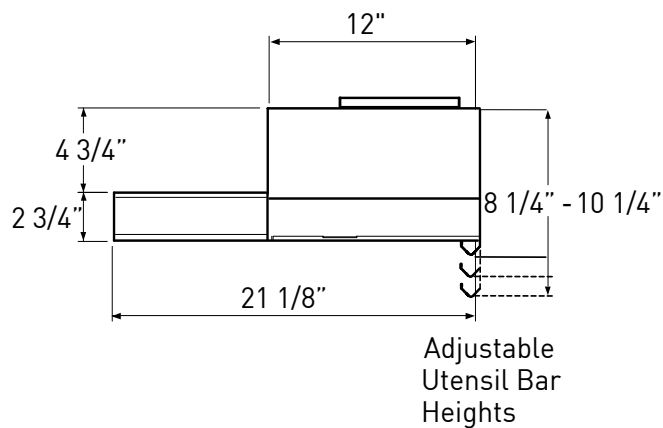

utensil bar to keep all of your larger cooking utensils right where you want them—above the cooking surface. New control configuration and 12" depth ensure simple operation and a true fit with popular cabinet styles.

ZEPHYR

ZEPHYRONLINE.COM

TOP

SIDE

CL

BACK

MODEL	ZTA-E30AS	ZTA-E36AS	ZTA-E30AS290
Stainless Steel			
Size	30"	36"	30"
Blower CFM (Min. - Max.)	210 - 400	210 - 400	120 - 290
Sones (Min. - Max.)	2 - 5	2 - 5	1.1 - 3.2
FEATURES			
Controls	Mechanical Slide	Mechanical Slide	Mechanical Slide
Speed Levels	3	3	3
Auto Delay-Off	No	No	No
Lighting	Halogen, 50W x2	Halogen, 50W x2	Halogen, 50W x2
Dual-Level Lighting	Yes	Yes	Yes
Filters	Aluminum Mesh x2	Aluminum Mesh x2	Aluminum Mesh x2
Recirculating Option	Yes	Yes	Yes
Adjustable Utensil Rail	Yes, Up to 3"	Yes, Up to 3"	Yes, Up to 3"
DUCT SPECIFICATIONS			
Vertical Internal Blower	7" Round or 3-1/4" x 10"	7" Round or 3-1/4" x 10"	7" Round or 3-1/4" x 10"
Horizontal Internal Blower	3-1/4" x 10"	3-1/4" x 10"	3-1/4" x 10"
AC POWER	120V, 60Hz at Max. 1.7A	120V, 60Hz at Max. 1.7A	120V, 60Hz at Max. 1.55A
OPTIONAL ACCESSORIES			
Recirculating Kit	ZRC-0200	ZRC-0200	ZRC-0200
Bloom™ GU10 LED	ZOB0040	ZOB0040	ZOB0040
Make-Up Air Kit	MUA006A	MUA006A	NA
Damper, 7" Round	AK00067	AK00067	AK00067
MOUNTING HEIGHT RANGE*	24" - 32"	24" - 32"	24" - 32"
WARRANTY	3 years parts, 1 year labor	3 years parts, 1 year labor	3 years parts, 1 year labor

*Mounting height refers to distance between top of a 36" tall cooking surface and bottom of hood.