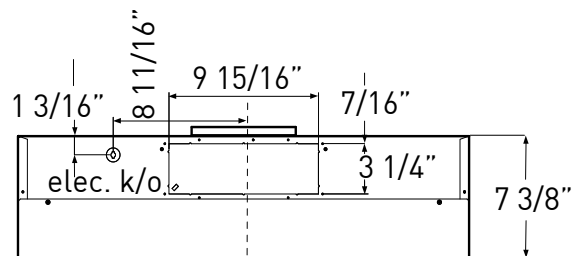

ZEPHYR

ZEPHYRONLINE.COM

TOP

SIDE

CL

BACK

MODEL	ZTA-E30AS	ZTA-E36AS	ZTA-E30AS290
Stainless Steel			
Size	30"	36"	30"
Blower CFM (Min. - Max.)	210 - 400	210 - 400	120 - 290
Sones (Min. - Max.)	2 - 5	2 - 5	1.1 - 3.2
FEATURES			
Controls	Mechanical Slide	Mechanical Slide	Mechanical Slide
Speed Levels	3	3	3
Auto Delay-Off	No	No	No
Lighting	Halogen, 50W x2	Halogen, 50W x2	Halogen, 50W x2
Dual-Level Lighting	Yes	Yes	Yes
Filters	Aluminum Mesh x2	Aluminum Mesh x2	Aluminum Mesh x2
Recirculating Option	Yes	Yes	Yes
Adjustable Utensil Rail	Yes, Up to 3"	Yes, Up to 3"	Yes, Up to 3"
DUCT SPECIFICATIONS			
Vertical Internal Blower	7" Round or 3-1/4" x 10"	7" Round or 3-1/4" x 10"	7" Round or 3-1/4" x 10"
Horizontal Internal Blower	3-1/4" x 10"	3-1/4" x 10"	3-1/4" x 10"
AC POWER	120V, 60Hz at Max. 1.7A	120V, 60Hz at Max. 1.7A	120V, 60Hz at Max. 1.55A
OPTIONAL ACCESSORIES			
Recirculating Kit	ZRC-0200	ZRC-0200	ZRC-0200
Bloom™ GU10 LED	ZOB0040	ZOB0040	ZOB0040
Make-Up Air Kit	MUA006A	MUA006A	NA
Damper, 7" Round	AK00067	AK00067	AK00067
MOUNTING HEIGHT RANGE*	24" - 32"	24" - 32"	24" - 32"
WARRANTY	3 years parts, 1 year labor	3 years parts, 1 year labor	3 years parts, 1 year labor

*Mounting height refers to distance between top of a 36" tall cooking surface and bottom of hood.