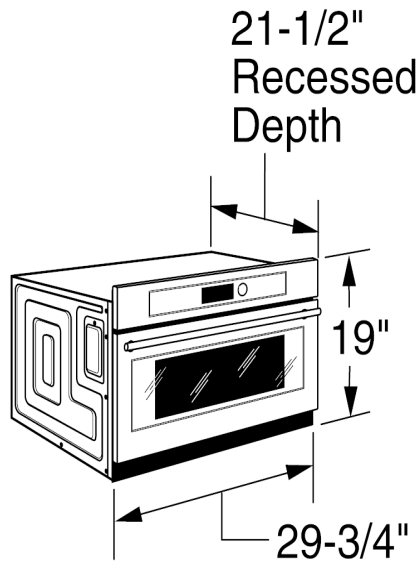

Model# ZSC2201NSS

APPROXIMATE DIMENSIONS (HxDxW)

- 19 in x 21 1/2 in x 29 3/4 in

CAPACITY

- Total Capacity (cubic feet) 1.60 cu ft

CUSTOM OPTION and ACCESSORIES

GE Monogram Advantium® Wall Oven Storage Drawer	ZX2201NSS
--	-----------