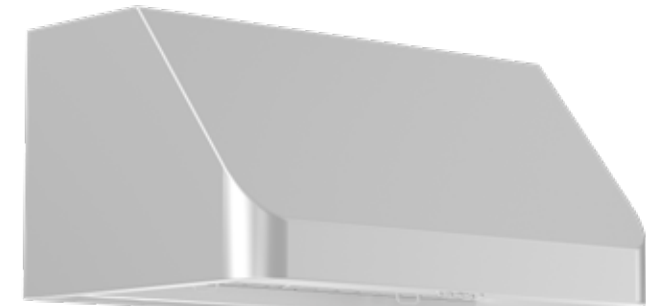

STAINLESS STEEL

230-530 CFM

520

900-1200 CFM