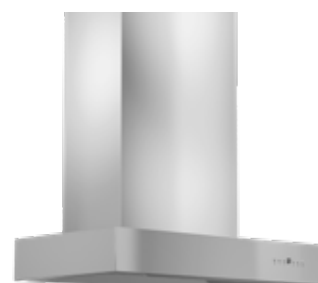

STAINLESS STEEL 900-1200 CFM

KECOM