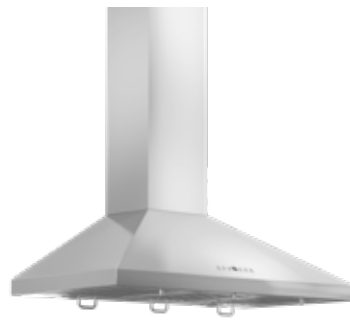

STAINLESS STEEL

760 CFM

KL2