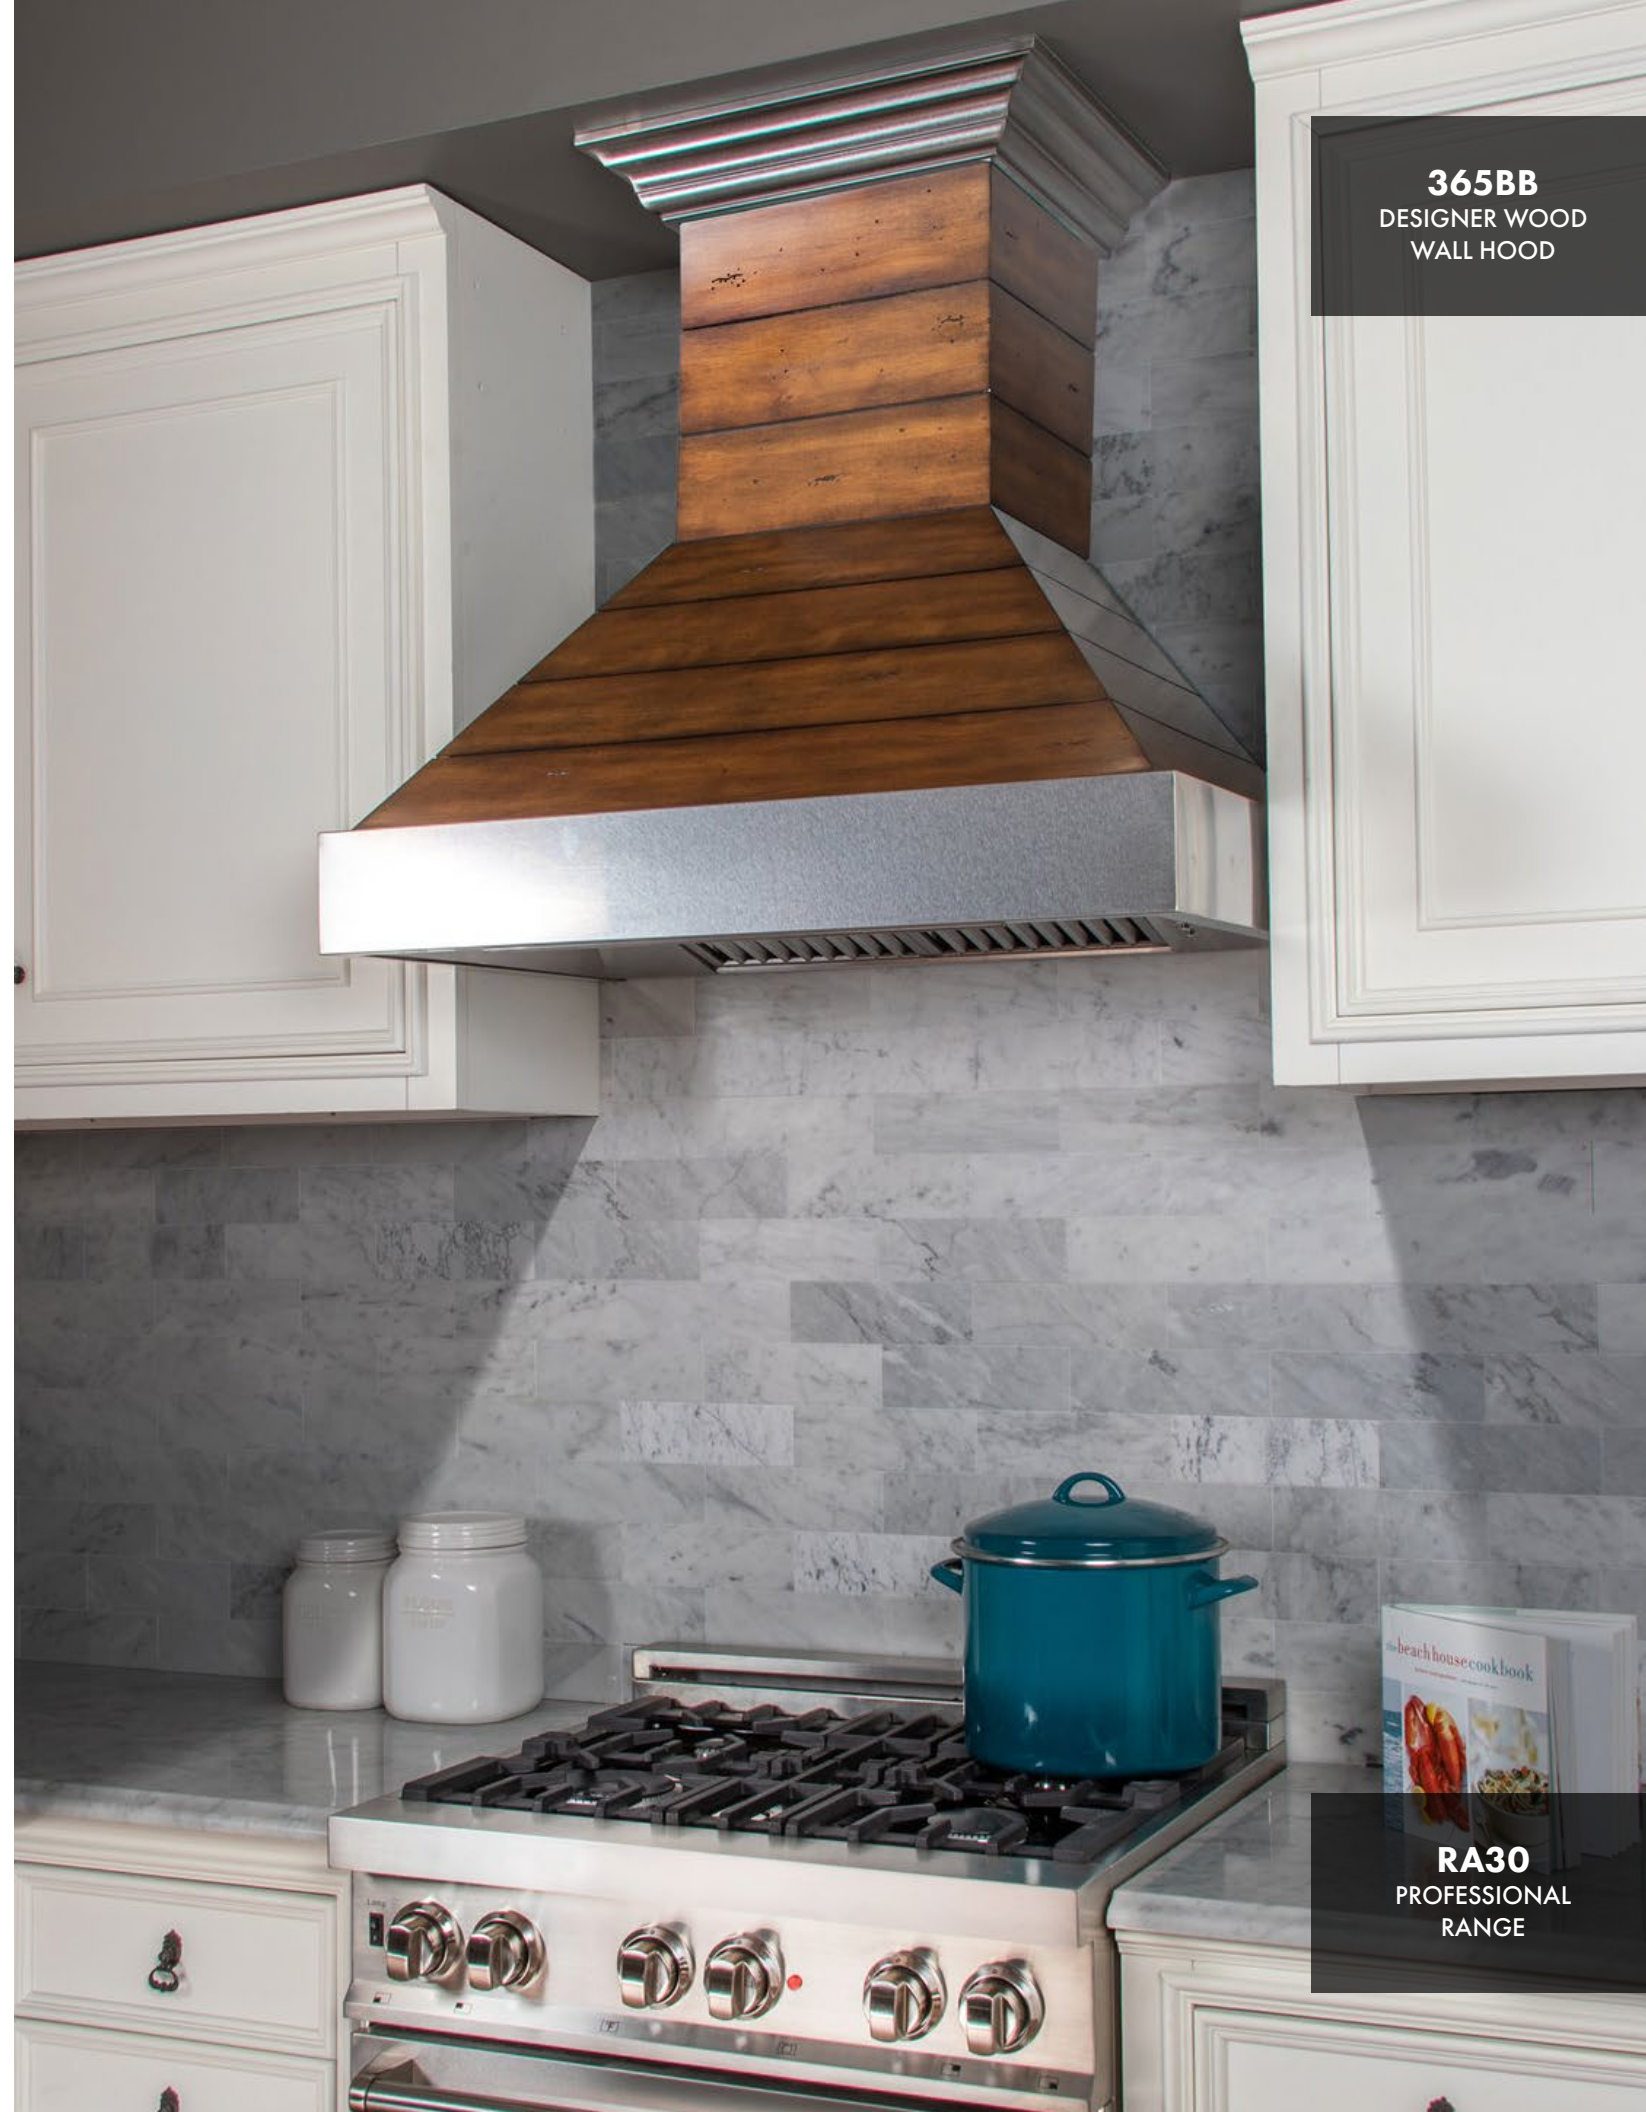

365 MODEL DESIGNER WOOD

One of our newer collections, the 365 series combines the strength of steel with the spirit of wood. This series offers a nice complement to almost any kitchen, while maintaining a pleasant contrast with the distressed wood. ZLINE's exclusive collections continue to set the tone for range hood design in the industry.

365BB
DESIGNER WOOD
WALL HOOD