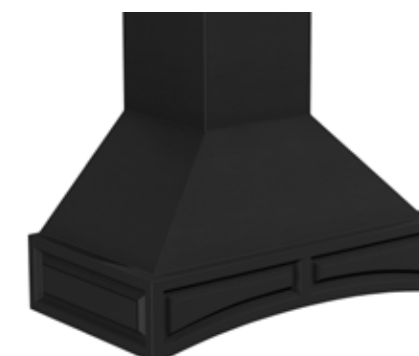

321UU
DESIGNER WOOD
WALL HOOD

WALL RANGE HOODS DESIGNER WOOD / 900-1200 CFM

RA36
PROFESSIONAL RANGE

DESIGNER WOOD

760 CFM

900-1200 CFM

321 SERIES