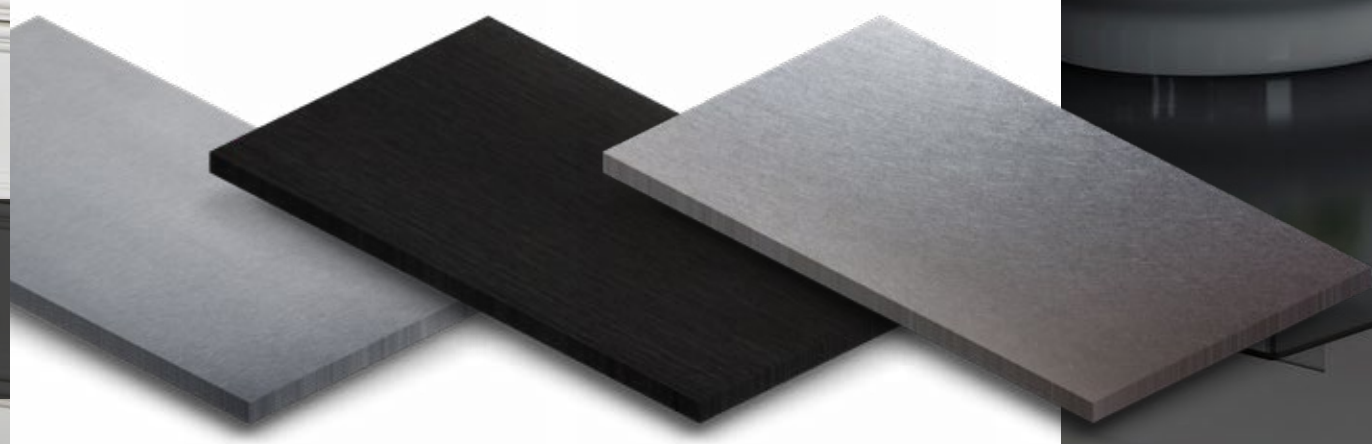

RA30
PROFESSIONAL RANGE

HAND-HAMMERED COPPER