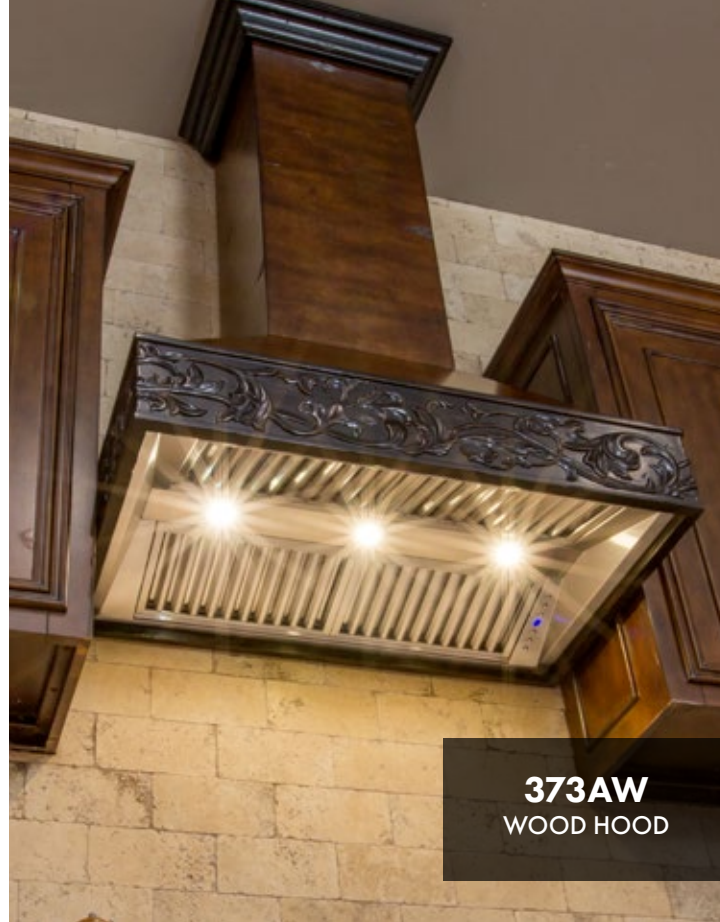

SEAMLESS CHIMNEYS

At ZLINE Kitchen and Bath, our goal is to deliver a tailored look without the price tag of a custom hood. Custom-cut, solid wood chimneys give your kitchen a high-end aesthetic no matter your ceiling height. ZLINE Wooden Range Hoods look like they are made just for your kitchen.

AN INDUSTRY FIRST LIFETIME WARRANTY

What's inside the range hood matters just as much as what's on the outside. ZLINE motors are powerful yet quiet, with a steel on steel construction and unique centrifugal design. This high quality motor, coupled with its Lifetime Warranty, is an industry first. ZLINE's goal is to provide a custom looking range hood that arrives ready to plug in.