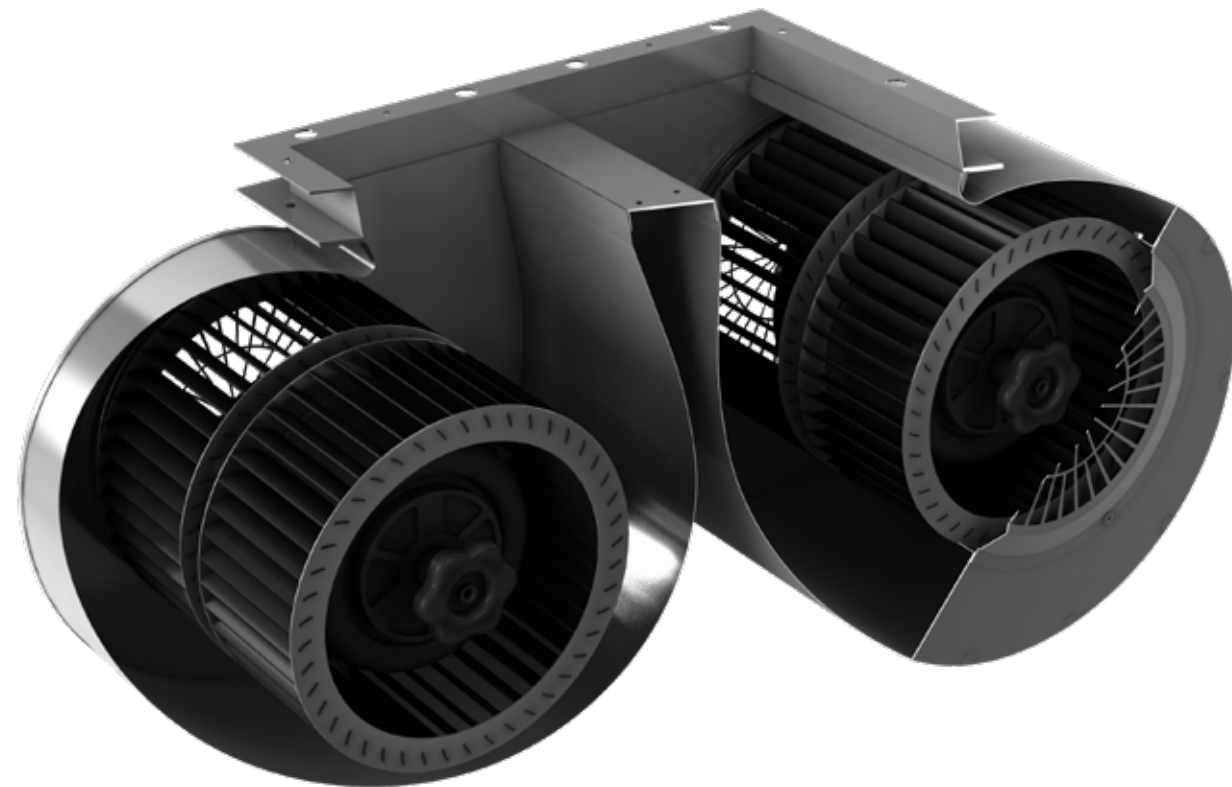

A kitchen can get extremely hot while cooking. The right range hood will improve the efficiency of your ventilation system, removing odors and heat that naturally come with cooking. With a ZLINE range hood you'll have a

NATURALLY QUIET

cleaner, cooler, better smelling kitchen. ZLINE offers a wide variety of motors, ranging from 230-1200CFM (cubic feet per minute). In living spaces that require makeup air, a lower power motor between 230-400CFM is optimal. If makeup air isn't in your vocabulary, a higher power motor from 760-1200CFM is ideal. ZLINE's 400CFM range

**304-GRADE
STAINLESS STEEL**