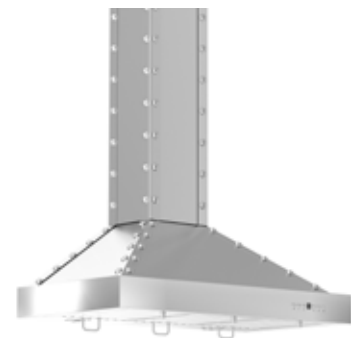

STAINLESS STEEL

760 CFM

KB2-4SSXS