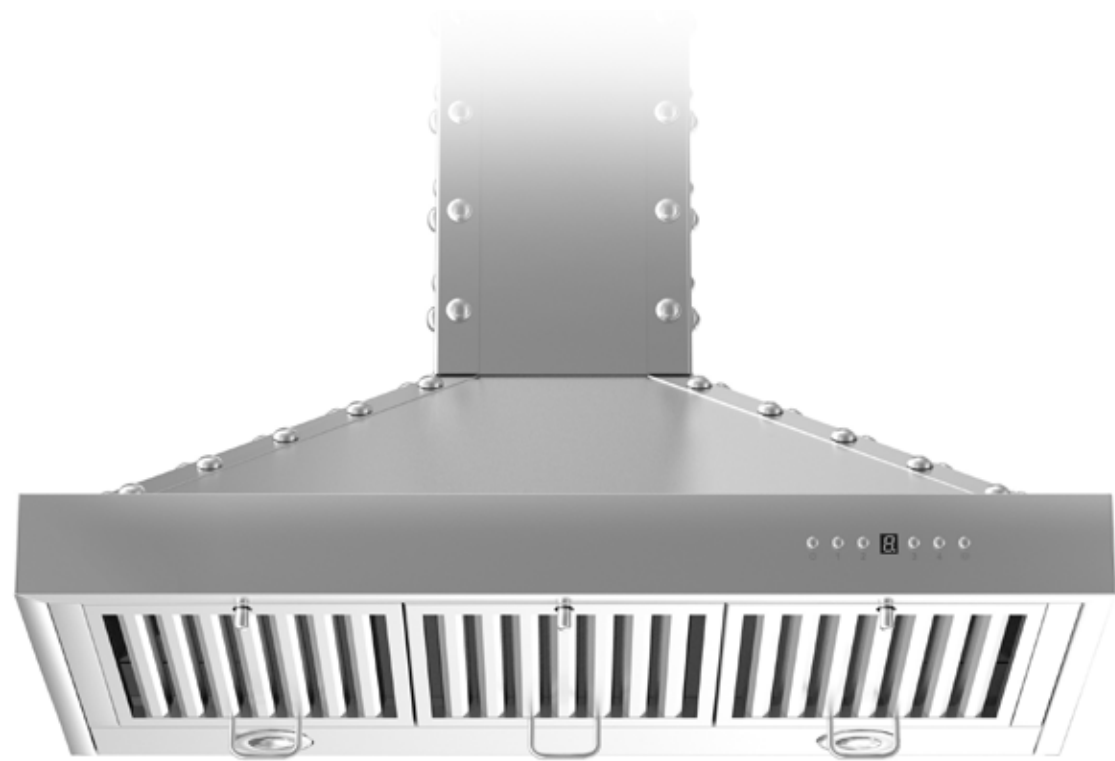

Welcome to ZLINE's classic series. These sleek and modern designs are prepared to upgrade the aesthetic of any kitchen. Designed in the USA with

QUALITY AND LONGEVITY

in mind, ZLINE range hoods are built to provide form and function year after year. Every range hood comes with multi-directional lighting to beautifully illuminate your stove and adjacent countertop.