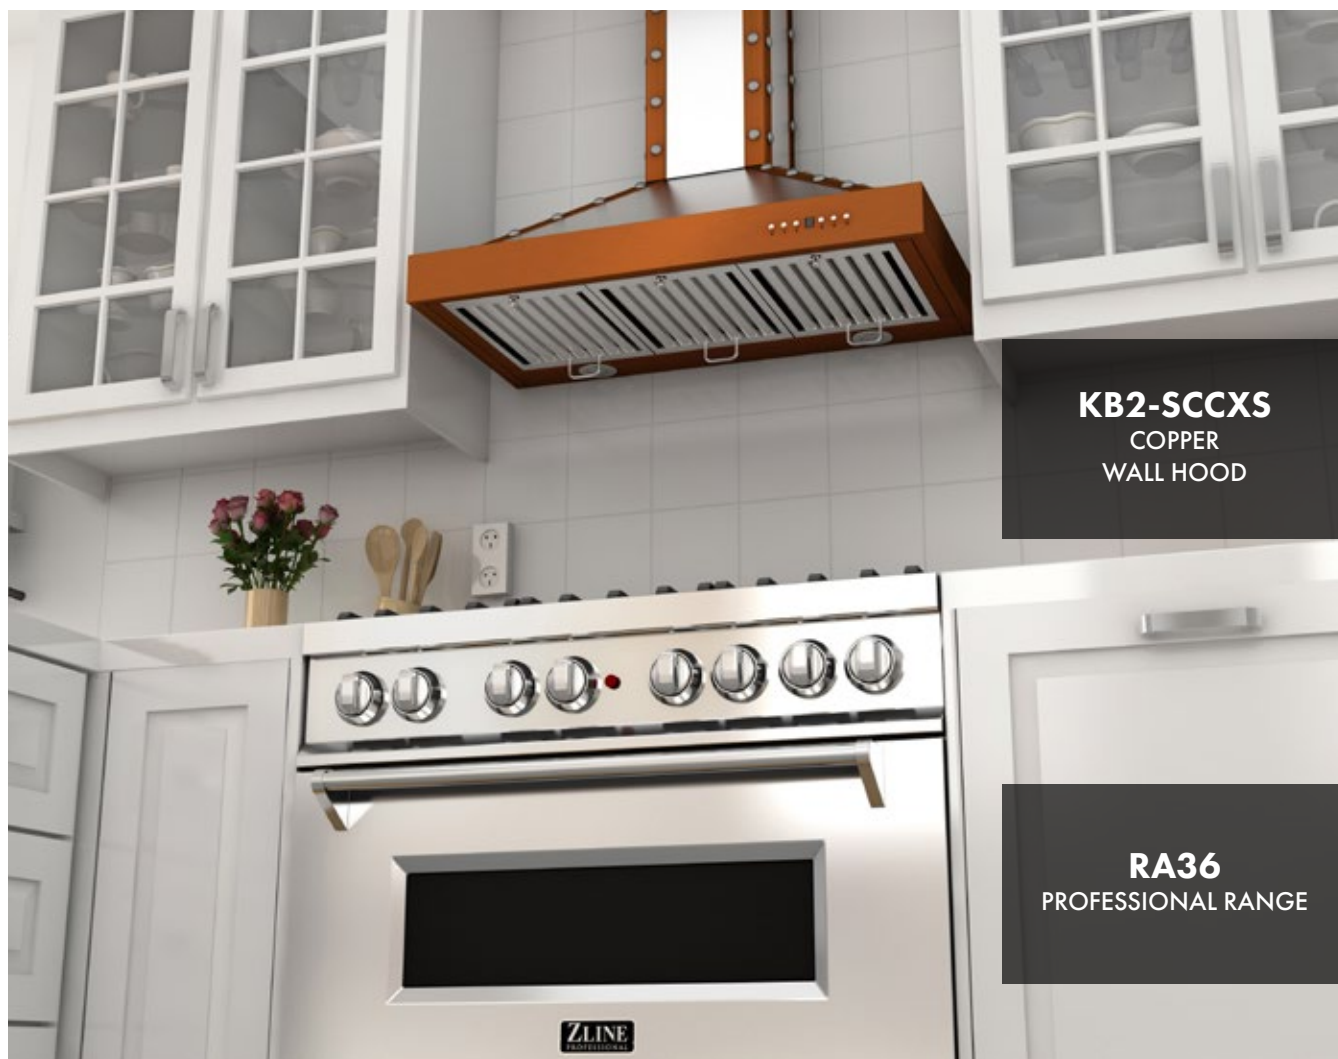

KB2-SCCX
COPPER
WALL HOOD

RA36
PROFESSIONAL RANGE