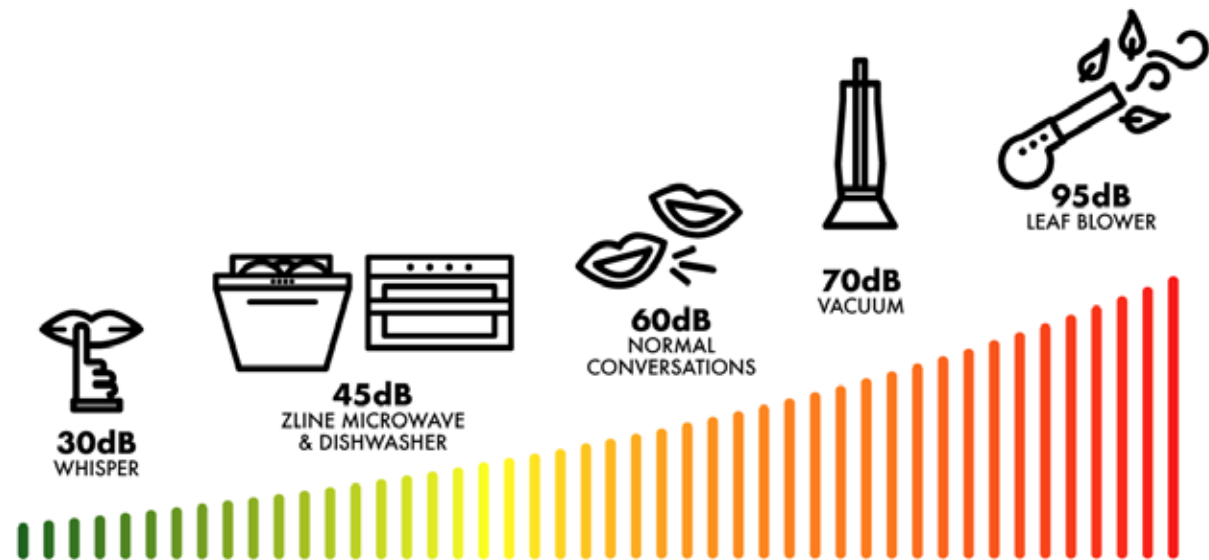

RC36
6 GAS BURNER

RC36
6 GAS BURNER

RC30
4 GAS BURNER

RT36
6 GAS BURNER

RT48
7 GAS BURNER

RT36
6 GAS BURNER

MICROWAVE DRAWER

An innovative design sets this microwave drawer apart from the competition. No need for a turntable as the magnetron is located in the microwave's roof, as opposed to one of the side walls, like traditional microwaves. A low profile, modern design compliments other appliances, giving your kitchen a contemporary aesthetic.