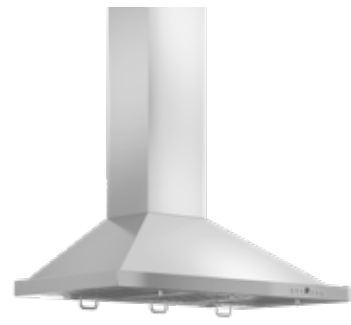

STAINLESS STEEL

760 CFM

KB