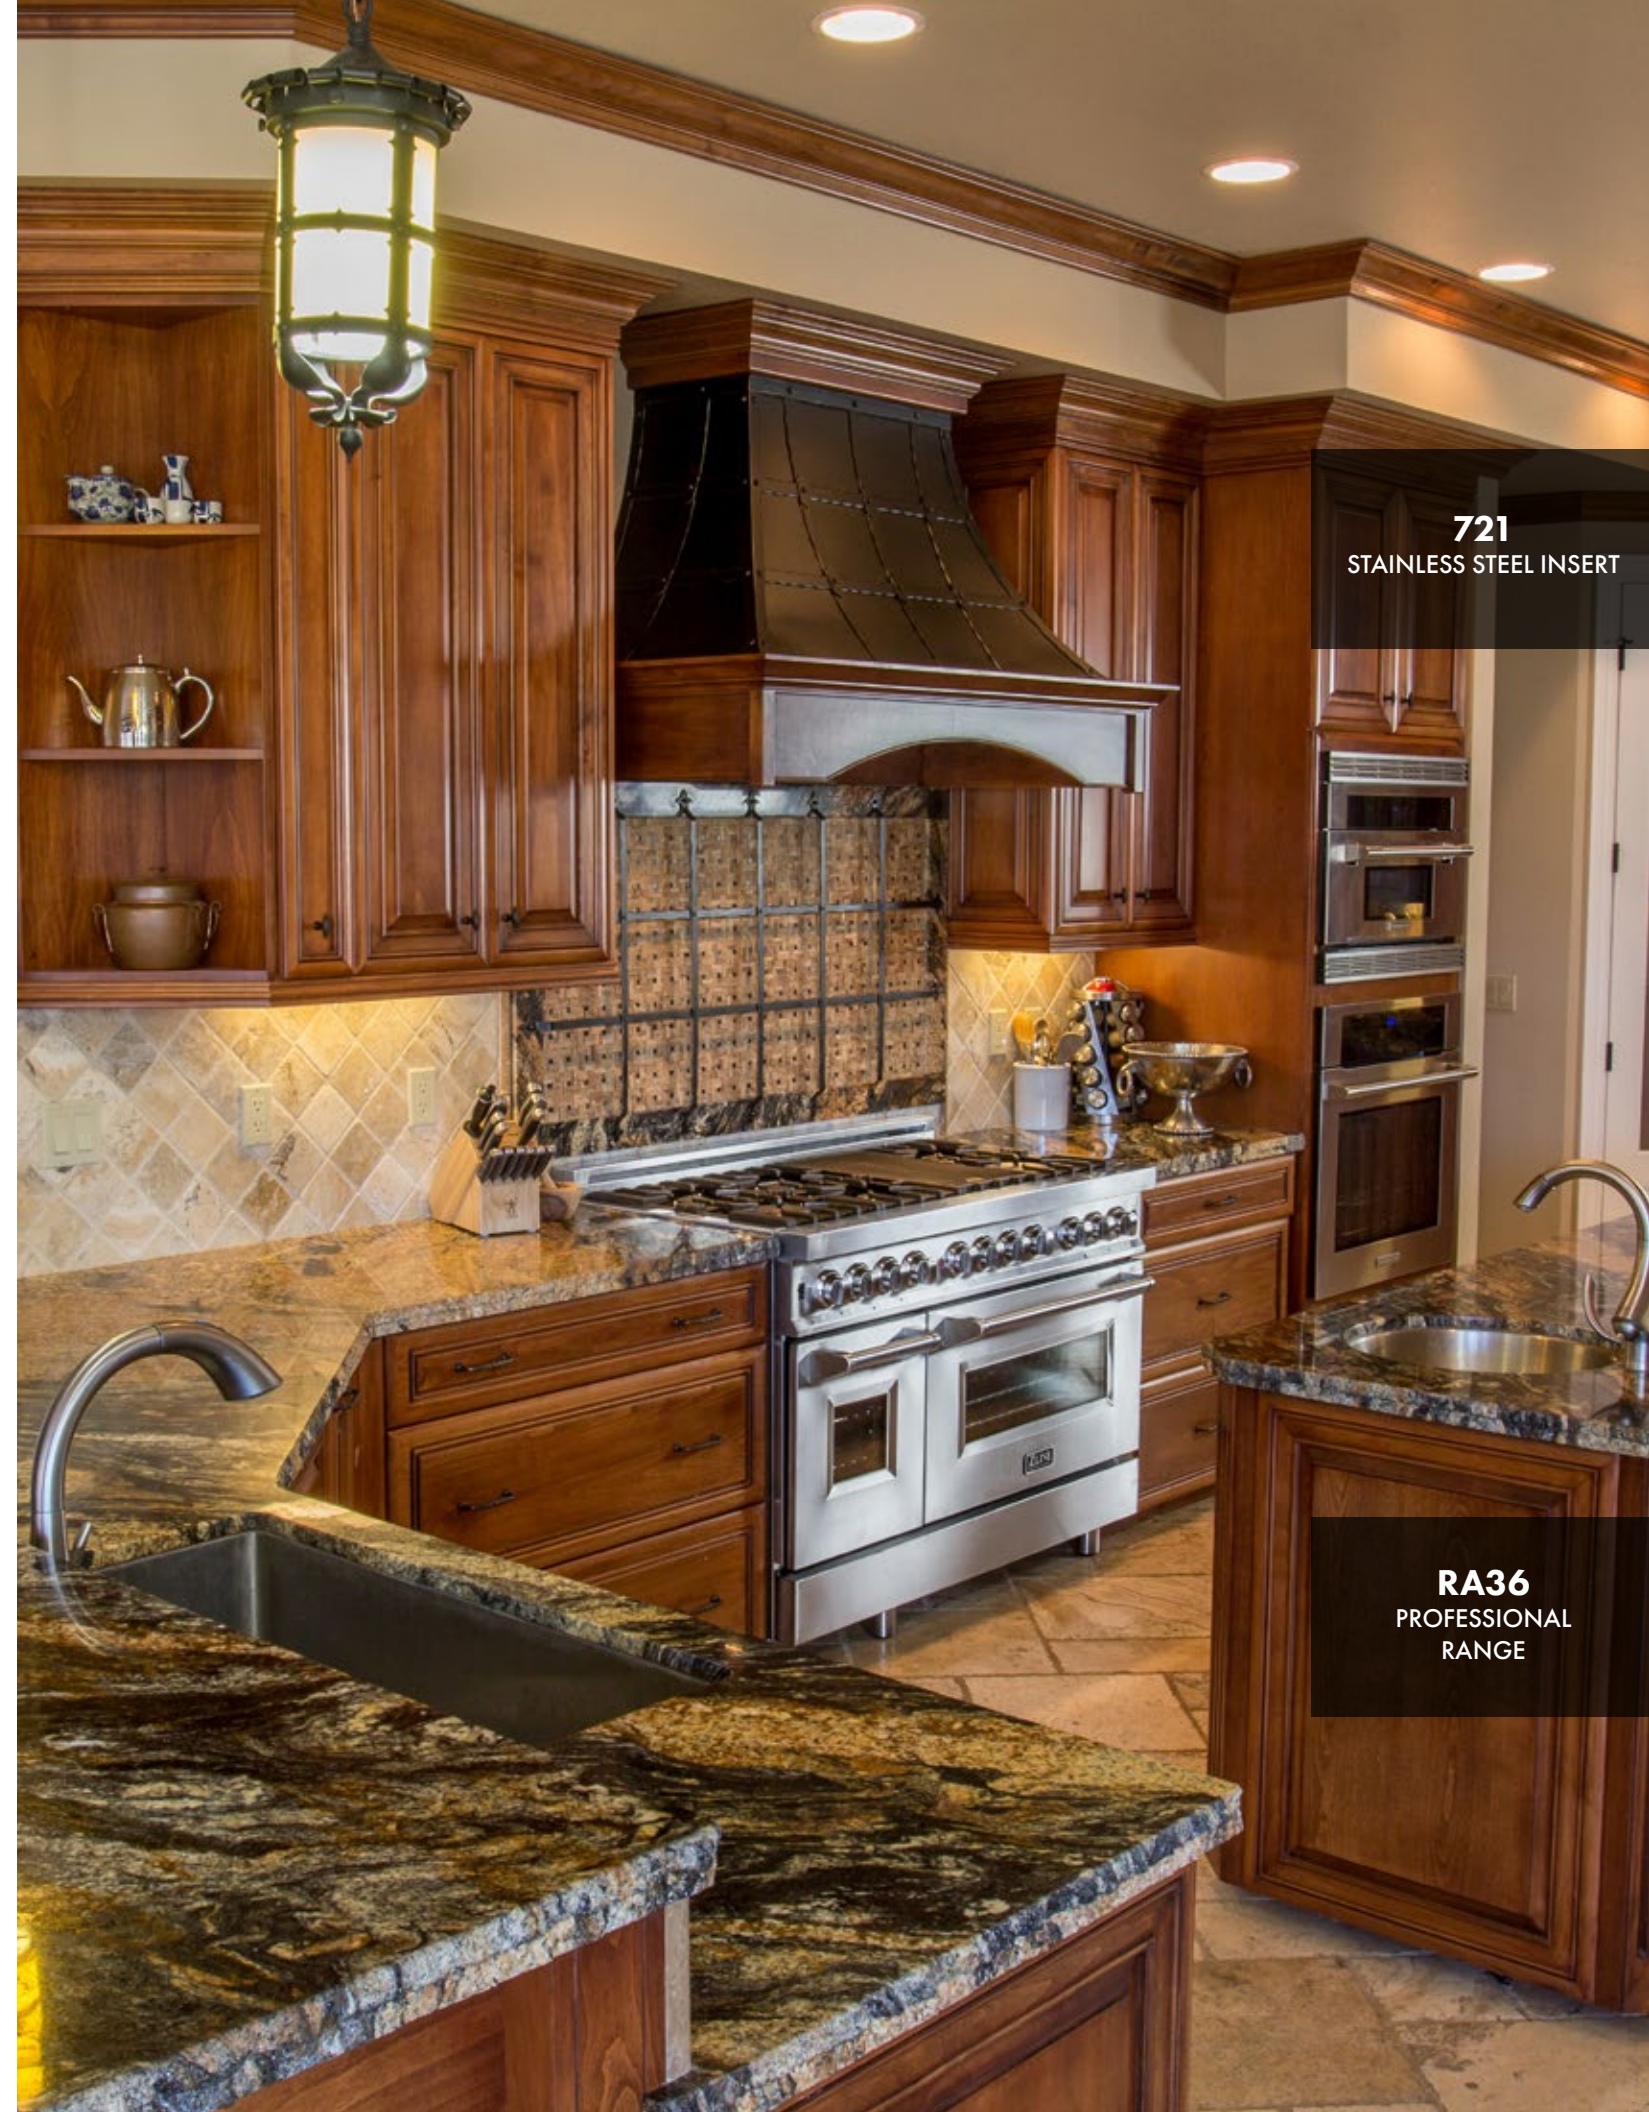

721
STAINLESS STEEL INSERT

RA36
PROFESSIONAL RANGE