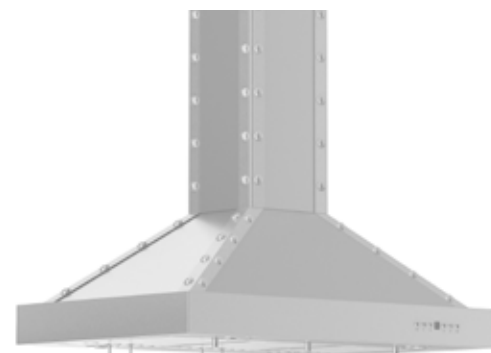

KB2i-4SSXS