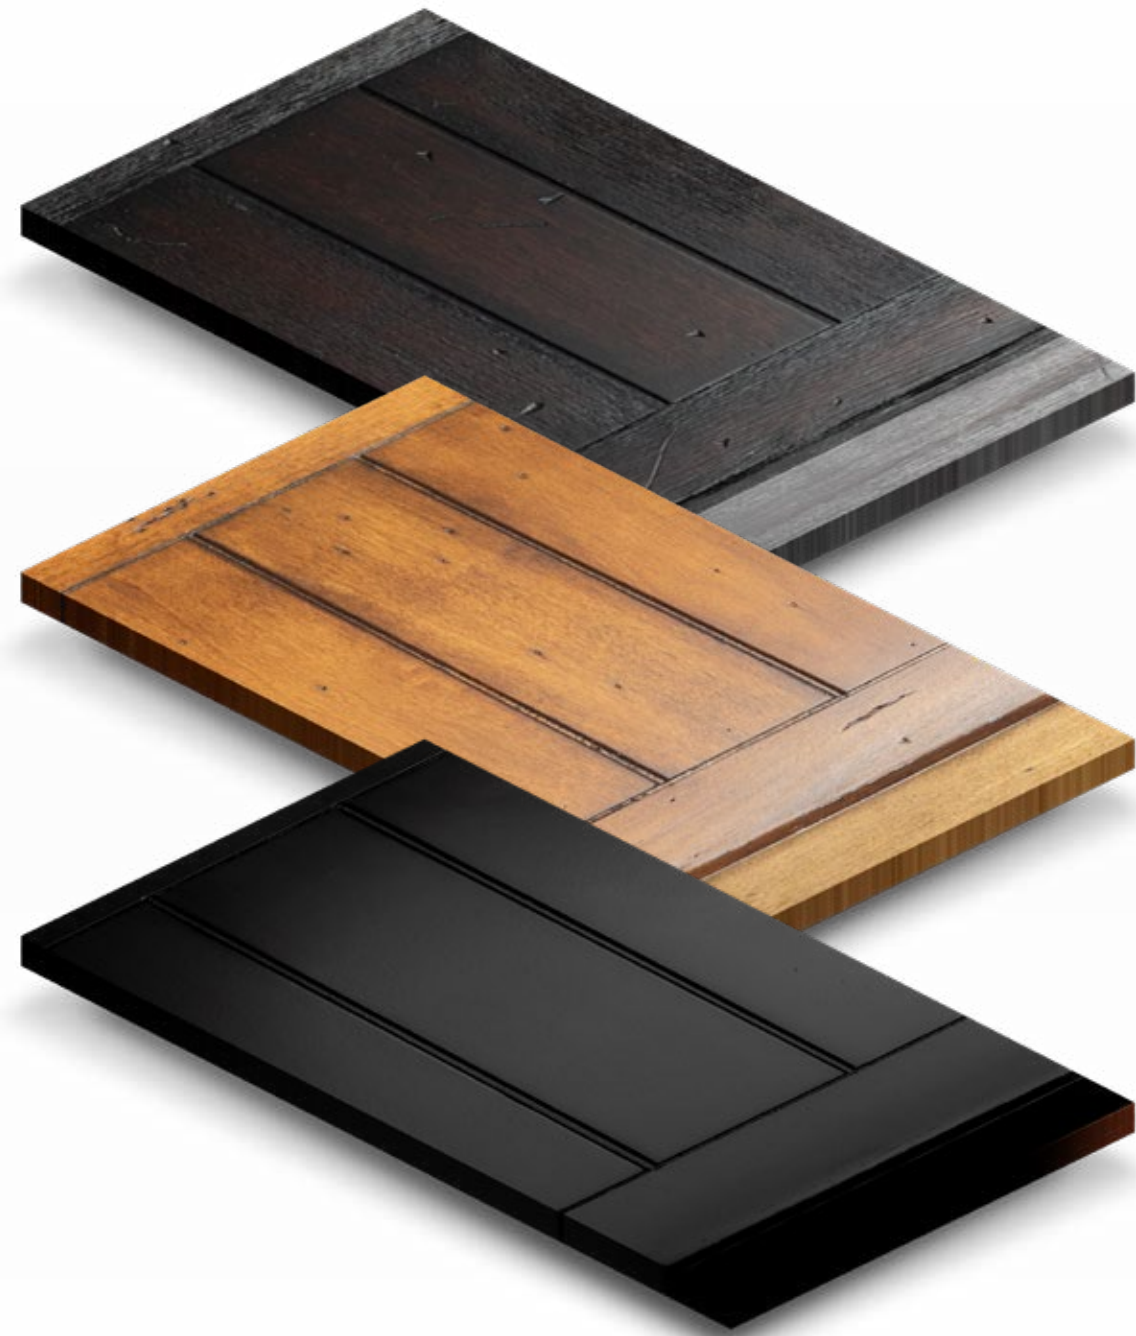

369WH

329WH

329AH
DESIGNER WOOD
WALL HOOD

RA36
PROFESSIONAL RANGE

SHIPLAP-STYLE KP

- Distressed Black
- Distressed Brown
- Painted Black

KPCC

KPLL