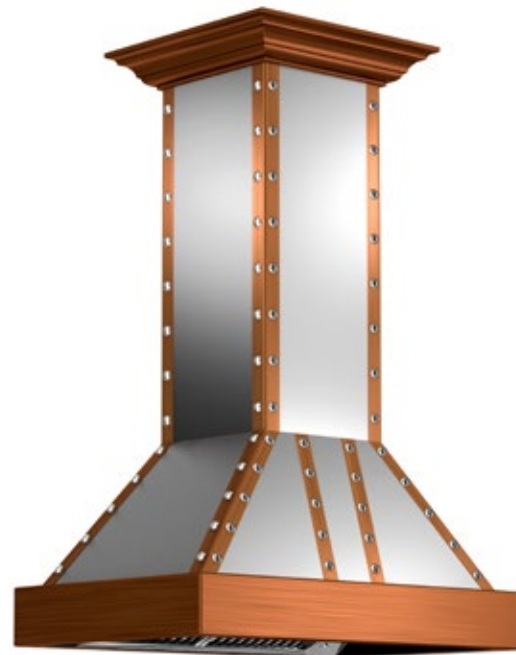

655i-SCCCS