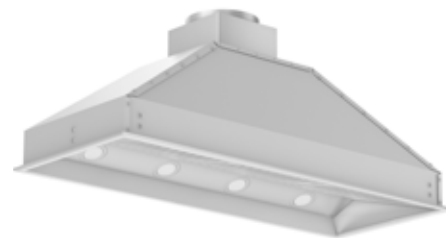

E690
400 CFM ECONOMY INSERT

76

WALL RANGE HOOD INSERT

900-1200 CFM

695
15" DEEP

698
18" DEEP

721
21" DEEP

ISLAND RANGE HOOD INSERT