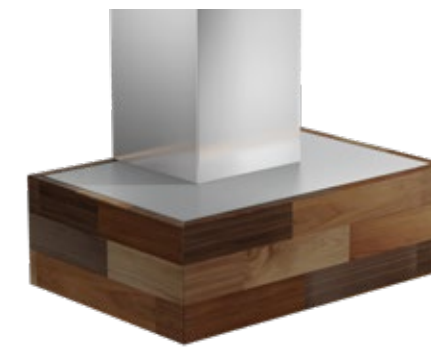

BUTCHER BLOCK
SERIES

900-1200 CFM