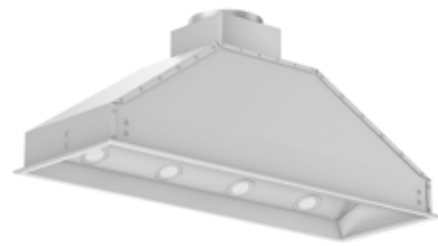

E690
400 CFM ECONOMY INSERT

76

WALL RANGE HOOD INSERT

900-1200 CFM

695
15" DEEP

698
18" DEEP

721
21" DEEP

ISLAND RANGE HOOD INSERT