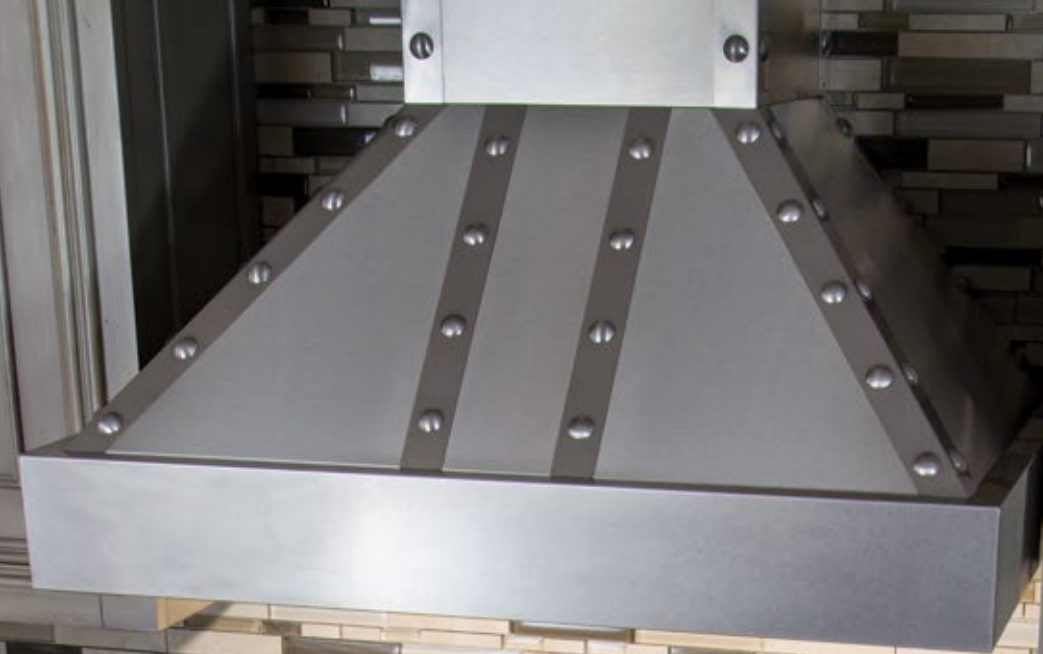

655-4SSSS
STAINLESS STEEL
WALL HOOD

RANGES & COOKTOPS RANGES