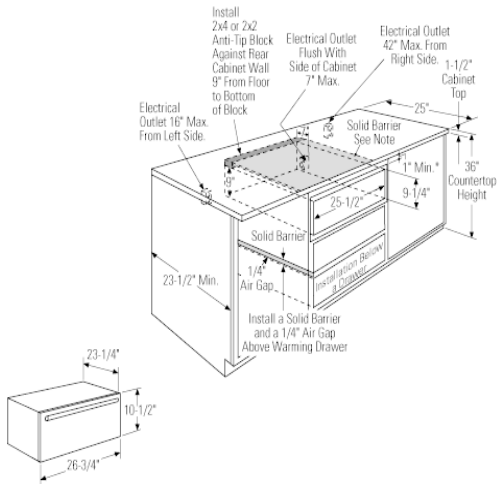

GE Monogram® 27" Stainless Steel Warming Drawer

Model# ZKD910SFSS

FEATURES

Variable Humidity Control	Crisp - Moist
Variable Temperature Control	Proof(80)/Low(140)/Med(170)/High(210)
Pan Set Included	3-Pan Set
Half Rack	Yes
On/Off Rocker Switch	Yes
Removable Stainless Steel Pan	Yes
"On" Signal Light	Yes
Full Extension Ball Bearing Glides	Yes
Under Cooktop Installation	Yes
Under Wall Oven Installation	Yes
Power Cord Length	4' 8"
Receptacle Type	3-Prong
ADA Compliant	Yes

- Infinite Setting Temperature Control - 75 Degrees to 230 Degrees
- Variable Humidity Control; Crisp to Moist
- Removable Half Rack
- Removable Stainless Steel Pan
- 1.6 cu. ft Capacity
- Accepts 1/4" to 1/2" Trimless Custom Panels and Custom Handle with Trim Kit
- Variable Installation Options
- "On" Indicator Light
- On/Off Rocker Switch
- Full Extension Drawer on Ball Bearing Glides
- Hidden Controls Provide Flush Installation Appearance

To locate a GE Monogram dealer, call 1-800-626-2000

GE Monogram® 27" Stainless Steel Warming Drawer

Model# ZKD910SFSS

APPROXIMATE DIMENSIONS (HxDxW)

- 10 1/2 in x 23 1/4 in x 26 3/4 in

CAPACITY

- Total Capacity (cubic feet) 1.60 cu ft