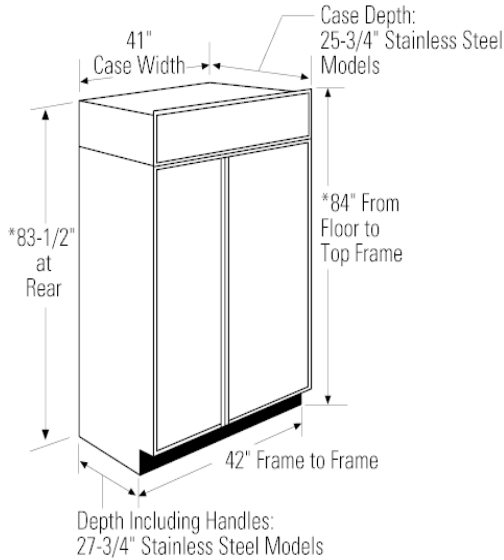

GE Monogram® 42" Built-In Side-by-Side Refrigerator

Model# ZISS420NXSS

- Halogen Light Columns - Located in the freezer and fresh food compartments, extend the full length of the interior compartments providing brilliant, all-level illumination
- LED Lighting - Located at the top of the fresh food compartment, and inside the high-humidity and climate-control drawers, illuminates contents without compromising space
- Advanced Temperature Management System with Multi-Shelf Air Tower - Provides even distribution of air throughout the refrigerator
- Climate-Control Drawer - Allows you to express-chill beverages, express-thaw meats and select specific temperatures for perishable foods
- Humidity-Controlled Vegetable Drawer - Helps preserve the freshness of foods
- Gallon-Size Door Bin - Holds milk containers, two-liter bottles and pitchers
- Adjustable Spillproof Glass Shelves - Easily accommodate party trays and platters
- Drop-Down Shelf - Provides additional space for a casserole dish or pizza box
- Adjustable Deli Drawer on Full-Extension Slides - Keeps meats, cheeses and other everyday foods within easy reach
- Dairy Bin with Center Divider - Has a unique magnetic seal that locks in freshness
- Adjustable Door Bins - Can be moved to one of two

To locate a GE Monogram dealer, call 1-800-626-2000

GE Monogram® 42" Built-In Side-by-Side Refrigerator

Model# ZISS420NXSS

APPROXIMATE DIMENSIONS (HxDxW)

- 84 in x 25 3/4 in x 42 in

CAPACITY

- Total Capacity (cubic feet) 25.40 cu ft
- Fresh Food Capacity 16.10 cu ft
- Freezer Capacity 9.30 cu ft