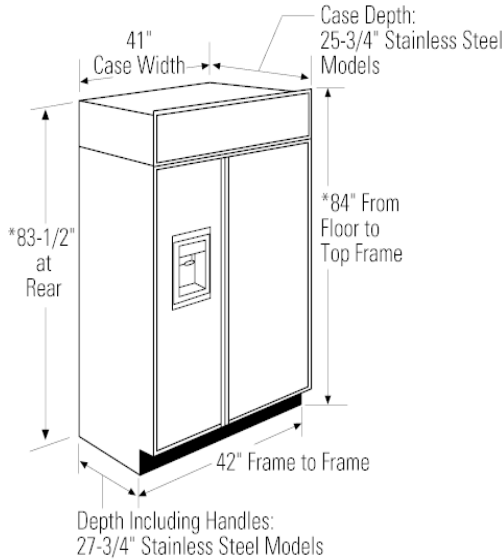

---

reach

- Dairy Bin with Center Divider - Has a unique magnetic seal that locks in freshness
- Adjustable Door Bins - Can be moved to one of two positions in seven locations
- GE® Water Filter - Has been moved from the fresh food compartment to the overhead cabinet, where it is discreetly out of sight
- Filter-Change Indicator Light - Located on the upfront control panel, provides a visual reminder when it's time to replace the filter for the water dispenser

## APPROXIMATE DIMENSIONS (HxDxW)

- 84 in x 25 3/4 in x 42 in