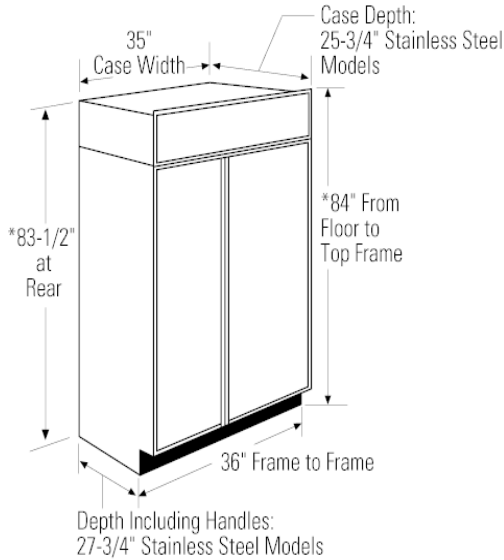

GE Monogram® 36" Built-In Side-by-Side Refrigerator

Model# ZISS360NXSS

- Halogen Light Columns - Located in the freezer and fresh food compartments, extend the full length of the interior compartments providing brilliant, all-level illumination
- LED Lighting - Located at the top of the fresh food compartment, and inside the high-humidity and climate-control drawers, illuminates contents without compromising space
- Advanced Temperature Management System with Multi-Shelf Air Tower - Provides even distribution of air throughout the refrigerator
- Climate-Control Drawer - Allows you to express-chill beverages, express-thaw meats and select specific temperatures for perishable foods
- Humidity-Controlled Vegetable Drawer - Helps preserve the freshness of foods
- Gallon-Size Door Bin - Holds milk containers, two-liter bottles and pitchers
- Adjustable Spillproof Glass Shelves - Easily accommodate party trays and platters
- Drop-Down Shelf - Provides additional space for a casserole dish or pizza box
- Adjustable Deli Drawer on Full-Extension Slides - Keeps meats, cheeses and other everyday foods within easy reach
- Dairy Bin with Center Divider - Has a unique magnetic seal that locks in freshness
- Adjustable Door Bins - Can be moved to one of two

To locate a GE Monogram dealer, call 1-800-626-2000

GE Monogram® 36" Built-In Side-by-Side Refrigerator

Model# ZISS360NXSS

APPROXIMATE DIMENSIONS (HxDxW)

- 84 in x 25 3/4 in x 36 in

CAPACITY

- Total Capacity (cubic feet) 21.00 cu ft
- Fresh Food Capacity 11.70 cu ft
- Freezer Capacity 9.30 cu ft