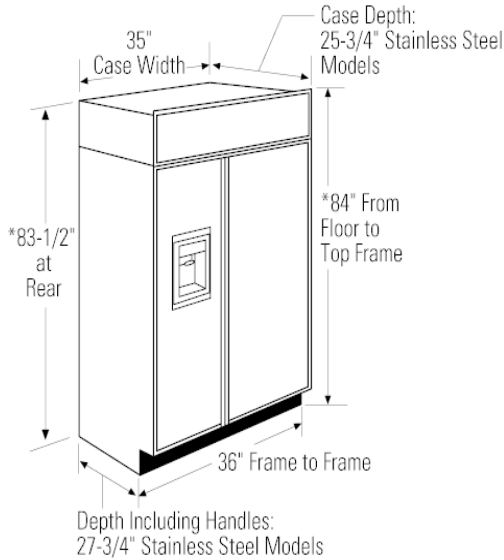

reach

- Dairy Bin with Center Divider - Has a unique magnetic seal that locks in freshness
- Adjustable Door Bins - Can be moved to one of two positions in seven locations
- GE® Water Filter - Has been moved from the fresh food compartment to the overhead cabinet, where it is discreetly out of sight
- Filter-Change Indicator Light - Located on the upfront control panel, provides a visual reminder when it's time to replace the filter for the water dispenser

To locate a GE Monogram dealer, call 1-800-626-2000

GE Monogram® 36" Built-In Side-by-Side Refrigerator with Dispenser

Model# ZISS360DXSS

APPROXIMATE DIMENSIONS (HxDxW)

- 84 in x 25 3/4 in x 36 in

CAPACITY