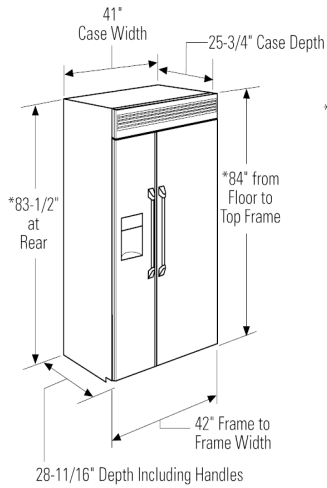

reach

- Dairy Bin with Center Divider - Has a unique magnetic seal that locks in freshness
- Adjustable Door Bins - Can be moved to one of two positions in seven locations
- GE® Water Filter - Has been moved from the fresh food compartment to the overhead cabinet, where it is discreetly out of sight
- Filter-Change Indicator Light - Located on the upfront control panel, provides a visual reminder when it's time to replace the filter for the water dispenser

To locate a GE Monogram dealer, call 1-800-626-2000

GE Monogram® 42" Built-In Side-by-Side Refrigerator with Dispenser

Model# ZISP420DXSS

* Shipping height. The refrigerator can be adjusted to fit into a cutout that is 83-1/2" min. to 84-1/2" max. height. Note that the top case trim at the front is 1/2" higher and will overlap upper cabinetry or soffit. Use leveling legs and wheels for a maximum 1" height adjustment.

APPROXIMATE DIMENSIONS (HxDxW)

- 84 in x 25 3/4 in x 42 in

CAPACITY

- Total Capacity (cubic feet) 25.50 cu ft
- Fresh Food Capacity 16.10 cu ft
- Freezer Capacity 9.40 cu ft

WARRANTY

- Parts Warranty - Limited 2-year entire appliance
Limited 5-year sealed refrigerating system
Limited 12-year sealed refrigerating system
- Labor Warranty - Limited 2-year entire appliance
Limited 5-year sealed refrigerating system
- Warranty Notes - For models produced on or after January 1, 2006
See written warranty for full details