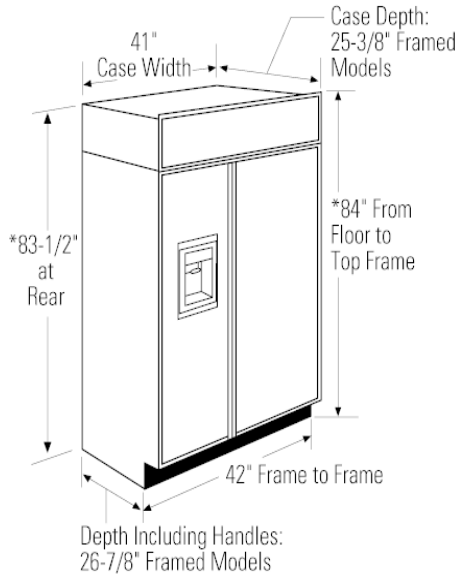

reach

- Dairy Bin with Center Divider - Has a unique magnetic seal that locks in freshness
- Adjustable Door Bins - Can be moved to one of two positions in seven locations
- GE® Water Filter - Has been moved from the fresh food compartment to the overhead cabinet, where it is discreetly out of sight
- Filter-Change Indicator Light - Located on the upfront control panel, provides a visual reminder when it's time to replace the filter for the water dispenser

To locate a GE Monogram dealer, call 1-800-626-2000

GE Monogram® 42" Built-In Side-by-Side Refrigerator with Dispenser

Model# ZISB420DX

APPROXIMATE DIMENSIONS (HxDxW)

- 84 in x 25 3/8 in x 42 in

CAPACITY

- Total Capacity (cubic feet) 25.50 cu ft
- Fresh Food Capacity 16.10 cu ft
- Freezer Capacity 9.40 cu ft