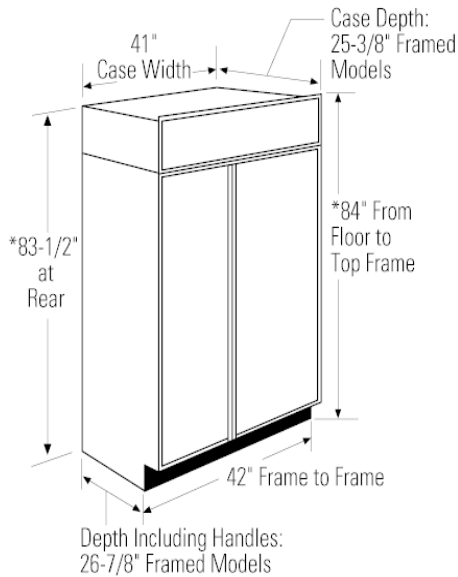

To locate a GE Monogram dealer, call 1-800-626-2000

GE Monogram® 42" Built-In Side-by-Side Refrigerator

Model# ZIS420NX

APPROXIMATE DIMENSIONS (HxDxW)

- 84 in x 25 3/8 in x 42 in

CAPACITY

- Total Capacity (cubic feet) 25.40 cu ft
- Fresh Food Capacity 16.10 cu ft
- Freezer Capacity 9.30 cu ft