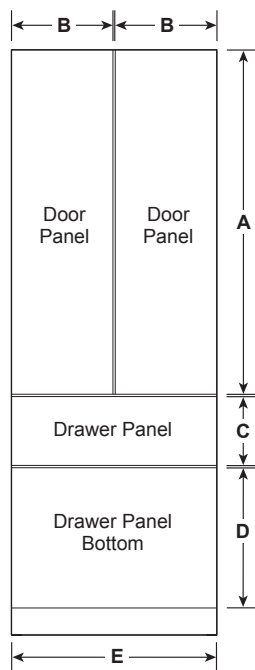

SPECIFICATIONS

Overall Width	35 3/4" (90.8 cm)
Overall Height	83 7/8" (213 cm)
Overall Depth	24 3/4" (62.9 cm)
Door Clearance at 90°	see TOP VIEW **Dim A
Drawer Clearance	24 1/4" (61.6 cm)

STANDARD INSTALLATION

⚠ WARNING:

When installing appliance, you must use and follow the product installation instructions. These can be found with unit or on web at monogram.com.

OVERALL DIMENSIONS

** Includes 3/4" door panel

Door Angle	Dim A		
	Door	Handle	Hand Clearance
90°	2 3/16" (5.6)	4 3/4" (12.1)	6 3/4" (17.1)
115°	10 1/8" (25.7)	12" (30.5)	14" (35.6)

** Dimensions based on statement handle height of 2 9/16" (6.5)

** Measurement indicates Statement Handle type

Dimensions in parentheses are in centimeters unless otherwise noted. Actual product dimensions may vary due to manufacturing tolerances.

SINGLE INSTALLATION

FLUSH 3/4" THICK PANEL DIMENSIONS SINGLE INSTALLATION