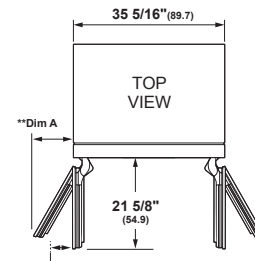

SPECIFICATIONS

Overall Width	35 3/4" (90.8 cm)
Overall Height	83 7/8" (213 cm)
Overall Depth	24 3/4" (62.9 cm)
Door Clearance at 90°	see TOP VIEW **Dim A
Drawer Clearance	24 1/4" (61.6 cm)

STANDARD INSTALLATION

Cutout Width	34 1/2" (90.1 cm)
Cutout Height	84" (213.4 cm)
Cutout Depth	24" (60.9 cm)
Net Weight (approx)	550 lbs (250 kg)

ATTENTION ELECTRICIAN:

A 115 volt 60Hz., 15 or 20 amp power supply is required. An individual properly grounded branch circuit or circuit breaker is recommended. For multiple unit installation, each unit requires separate individually properly grounded circuit or breaker and separate properly grounded 3-prong electrical receptacle recessed.

⚠ WARNING:

When installing appliance, you must use and follow the product installation instructions. These can be found with unit or on web at monogram.com.

OVERALL DIMENSIONS

** Includes 3/4" door panel

Door Angle	Dim A		
	Door	Handle	Hand Clearance
90°	2 3/16" (5.6)	4 3/4" (12.1)	6 3/4" (17.1)
115°	10 1/8" (25.7)	12" (30.5)	14" (35.6)

** Dimensions based on statement handle height of 2 9/16" (6.5)

** Measurement indicates Statement Handle type