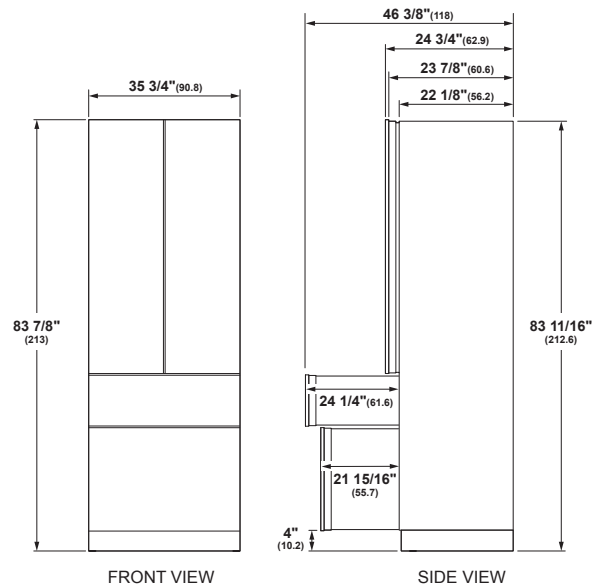

OVERALL DIMENSIONS

** Includes 3/4" door panel