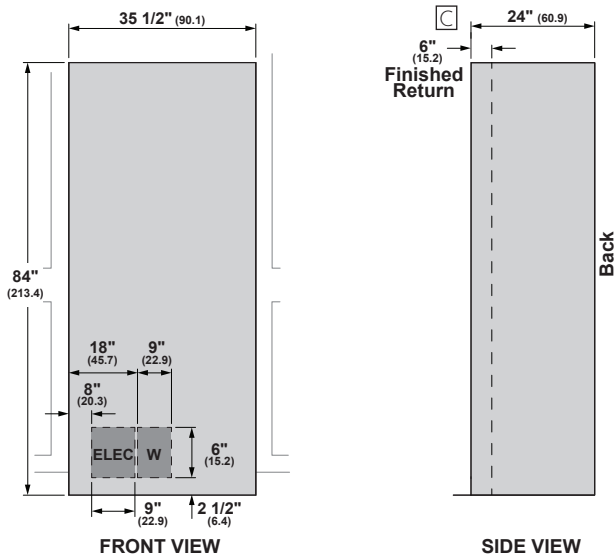

SPECIFICATIONS

Overall Width	35 3/4" (90.8 cm)
Overall Height	83 7/8" (213 cm)
Overall Depth	24 3/4" (62.9 cm)
Door Clearance at 90°	see TOP VIEW **Dim A
Drawer Clearance	24 1/4" (61.6 cm)

STANDARD INSTALLATION

⚠ WARNING:

When installing appliance, you must use and follow the product installation instructions. These can be found with unit or on web at monogram.com.

OVERALL DIMENSIONS

** Includes 3/4" door panel

Door Angle	Dim A		
	Door	Handle	Hand Clearance
90°	2 3/16" (5.6)	4 3/4" (12.1)	6 3/4" (17.1)
115°	10 1/8" (25.7)	12" (30.5)	14" (35.6)

** Dimensions based on statement handle height of 2 9/16" (6.5)

** Measurement indicates Statement Handle type

Dimensions in parentheses are in centimeters unless otherwise noted. Actual product dimensions may vary due to manufacturing tolerances.

SINGLE INSTALLATION

FLUSH 3/4" THICK PANEL DIMENSIONS SINGLE INSTALLATION