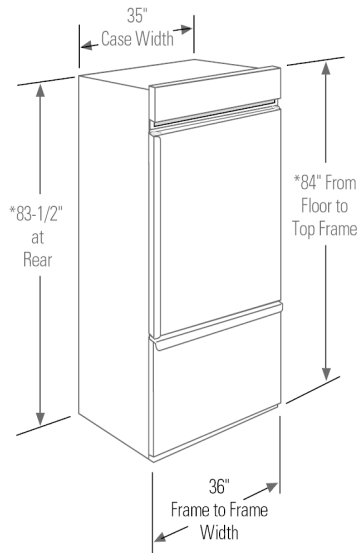

GE Monogram® 36" Built-In Bottom-Freezer Refrigerator

Model# ZIC360NXRH

- Custom Appearance - Allows personalization with cabinet-compatible panels and custom handles
- Upfront Electronic Controls with Digital Readout - Allows precise temperature settings and are positioned for maximum ease of use
- Humidity Controlled Vegetable Compartments and Sealed Snack Pans - Help maintain freshness and help preserve foods longer
- Adjustable, Spill Proof Glass Shelves - Make it easy to customize storage to handle foods and containers of various sizes
- 2 Sealed Deli Pans with Full-Extension Slides
- Six Adjustable Door Bins - Offer added storage flexibility
- GE Water™ Filtration System - Delivers clean, great tasting ice

FEATURES

Configuration	Full Door
Energy Star® Qualified	Yes
Independent Temperature Controls	Yes
Multi-Shelf Air Management Tower	Yes
Upfront Electronic Digital Temperature Display	Yes
Automatic Icemaker	Yes
Filter Change Indicator	Yes
GE Water Filtration	Yes
Fresh Food Cabinet Shelves - Adjustable	4
Fresh Food Cabinet Shelves - Total	5 Glass
Number of Shelves	
Adjustable Door Bins	6
Gallon Door Storage	Yes
Deli Drawer	Sealed
Produce Drawer	Sealed Adj. Humidity
Butter Dish	Glass Covered
Dairy Compartment	2
Wine Caddy	Yes
Freezer Drawer	with Full Extension Slides
Independent Utility Basket	with Full Extension Slides
Sabbath Mode Kit	Optional - ZSAB1
Exterior Style	Built-In

To locate a GE Monogram dealer, call 1-800-626-2000

GE Monogram® 36" Built-In Bottom-Freezer Refrigerator

Model# ZIC360NXRH

APPROXIMATE DIMENSIONS (HxDxW)

- 84 in x 23 7/8 in x 36 in

CAPACITY

- Total Capacity (cubic feet) 20.60 cu ft
- Fresh Food Capacity 14.50 cu ft
- Freezer Capacity 6.10 cu ft