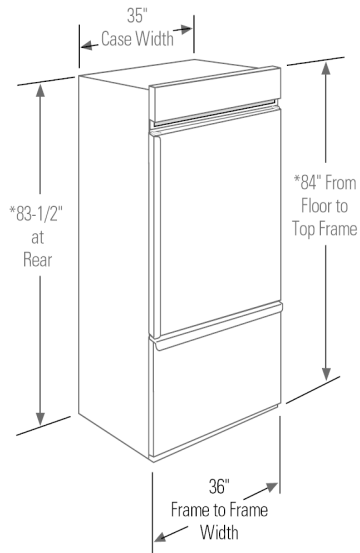

GE Monogram® 36" Built-In Bottom-Freezer Refrigerator

Model# ZIC360NXLH

- Custom Appearance - Allows personalization with cabinet-compatible panels and custom handles
- Upfront Electronic Controls with Digital Readout - Allows precise temperature settings and are positioned for maximum ease of use
- Humidity Controlled Vegetable Compartments and Sealed Snack Pans - Help maintain freshness and help preserve foods longer
- Adjustable, Spill Proof Glass Shelves - Make it easy to customize storage to handle foods and containers of various sizes
- 2 Sealed Deli Pans with Full-Extension Slides
- Six Adjustable Door Bins - Offer added storage flexibility
- GE Water™ Filtration System - Delivers clean, great tasting ice

FEATURES

Configuration	Full Door
Energy Star® Qualified	Yes
Independent Temperature Controls	Yes
Multi-Shelf Air Management Tower	Yes
Upfront Electronic Digital Temperature Display	Yes
Automatic Icemaker	Yes
Filter Change Indicator	Yes
GE Water Filtration	Yes
Fresh Food Cabinet Shelves - Adjustable	4
Fresh Food Cabinet Shelves - Total	5 Glass
Number of Shelves	
Adjustable Door Bins	6
Gallon Door Storage	Yes
Deli Drawer	Sealed
Produce Drawer	Sealed Adj. Humidity
Butter Dish	Glass Covered
Dairy Compartment	2
Wine Caddy	Yes
Freezer Drawer	with Full Extension Slides
Independent Utility Basket	with Full Extension Slides
Sabbath Mode Kit	Optional - ZSAB1
Exterior Style	Built-In

To locate a GE Monogram dealer, call 1-800-626-2000

GE Monogram® 36" Built-In Bottom-Freezer Refrigerator

Model# ZIC360NXLH

APPROXIMATE DIMENSIONS (HxDxW)

- 84 in x 23 7/8 in x 36 in

CAPACITY

- Total Capacity (cubic feet) 20.60 cu ft
- Fresh Food Capacity 14.50 cu ft
- Freezer Capacity 6.10 cu ft