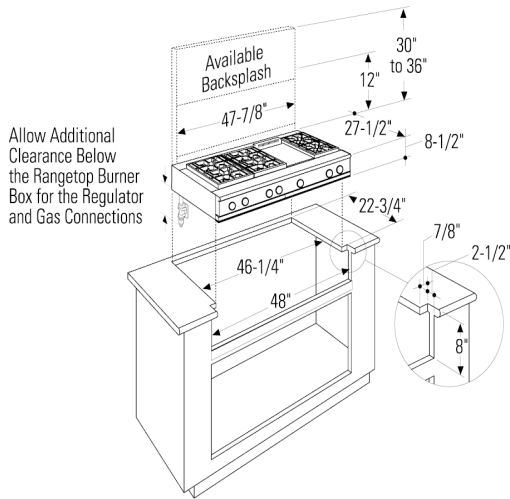

GE Monogram® 48" Professional Gas Cooktop with 6 Burners and Grill (Natural Gas)

Model# ZGU486NRPSS

FEATURES

3-Piece reversible (flat/wok) grates	Porcelainized Cast Iron
Fuel Type	Natural Gas (factory set)
Adjustable Output Ceramic IR Grill	Yes
Cooktop Burners	6 Sealed, Dual Flame Stacked
140 Deg. Simmer Burner	All Burners - Adjustable
Configuration	6 Burners; Grill
Automatic Re-Ignition	Yes
Burner Indicator Light	Yes
Electronic Pilotless Ignition	Yes
Stainless Steel Grill/Griddle Covers (Incl.)	1
Lighting	LED Bullnose Task Lighting
Control Location	Upfront

- Authentic Professional appearance with premium-grade, 304 stainless steel with smoothly finished edges and large electronic control knobs
- Sealed, dual-flame stacked burners deliver a full spectrum of heat settings, from an ultra-low 140° F simmer to an intense 18,000 BTUs
- The ceramic-infrared grill has 14,000 BTUs* of adjustable heat. The cooking grate is grooved on one side to create sear marks and rounded on the other for delicate foods
- Electronic ignition with automatic reignition ensures a continuous flame and reignites automatically if accidentally extinguished
- Reversible burner grates are flat on one side and uniquely contoured on the other to accommodate round-bottom woks
- Stainless steel grill cover included with the range
- Optional fixed (12 inch) or adjustable-height (30-36 inch) backsplashes are available
- Optional black knob kit is included with the range

To locate a GE Monogram dealer, call 1-800-626-2000

GE Monogram® 48" Professional Gas Cooktop with 6 Burners and Grill (Natural Gas)

Model# ZGU486NRPSS

APPROXIMATE DIMENSIONS (HxDxW)

- 8 1/2 in x 27 1/2 in x 47 7/8 in