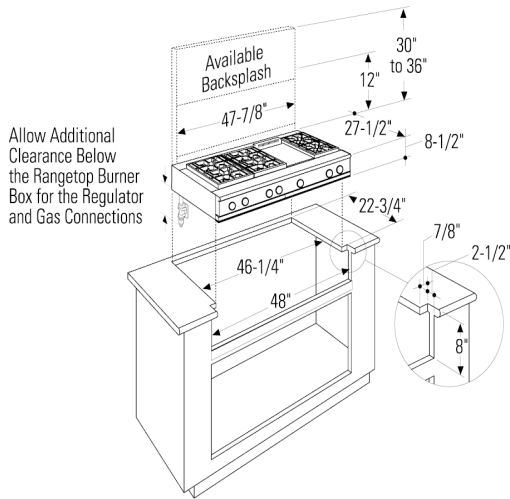

GE Monogram® 48" Professional Gas Cooktop with 6 Burners and Griddle (Liquid Propane)

Model# ZGU486LDPSS

FEATURES

3-Piece reversible (flat/wok) grates	Porcelainized Cast Iron
Fuel Type	Liquid Propane Gas (factory set)
Cooktop Burners	6 Sealed, Dual Flame Stacked
140 Deg. Simmer Burner	All Burners - Adjustable
Configuration	6 Burners; Griddle
Thermostatically Controlled 16,000-BTU Griddle	Stainless Steel and Aluminum Clad
Automatic Re-Ignition	Yes
Burner Indicator Light	Yes
Electronic Pilotless Ignition	Yes
Stainless Steel Grill/Griddle Covers (Incl.)	1
Lighting	LED Bullnose Task Lighting
Control Location	Upfront

- Authentic Professional appearance with premium-grade, 304 stainless steel with smoothly finished edges and large electronic control knobs
- Sealed, dual-flame stacked burners deliver a full spectrum of heat settings, from an ultra-low 140° F simmer to an intense 18,000 BTUs
- Stainless steel and aluminum-clad griddle offers 18,000 BTUs* of cooking power, allowing fast and consistent heating across the entire cooking surface
- Electronic ignition with automatic reignition ensures a continuous flame and reignites automatically if accidentally extinguished
- Reversible burner grates are flat on one side and uniquely contoured on the other to accommodate round-bottom woks
- Stainless steel griddle cover included with the range
- A bamboo cutting board is included
- Optional fixed (12 inch) or adjustable-height (30-36 inch) backsplashes are available
- Optional black knob kit is included with the range

To locate a GE Monogram dealer, call 1-800-626-2000

GE Monogram® 48" Professional Gas Cooktop with 6 Burners and Griddle (Liquid Propane)

Model# ZGU486LDPSS

APPROXIMATE DIMENSIONS (HxDxW)

- 8 1/2 in x 27 1/2 in x 47 7/8 in