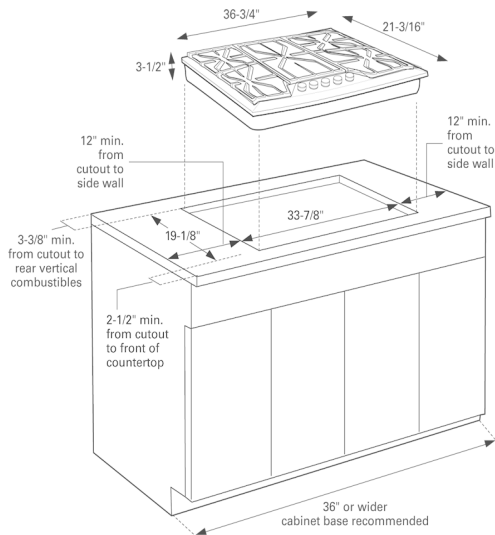

GE Monogram® 36" Stainless Steel Gas Cooktop (Liquid Propane)

Model# ZGU385LSMSS

FEATURES

Cooktop Surface	Stainless Steel
Fuel Type	Liquid Propane Gas (factory set)
Conversion Kit	Yes, Included - LP to Nat. Gas
Cooktop Burners	5 Sealed
Cooktop Grates	Cast-Iron; Porcelainized
140 Deg. Simmer Burner	5
Continuous Interlocking Grates	Yes
Dual Flame Stacked Burners	5
Valves (Degree of Turn)	250
Automatic Re-Ignition	Yes
Burner Indicator Light	Yes - in Knob
Electronic Pilotless Ignition	Yes
Control Location	Front Center
Tactile Grip Knobs	Yes

- Dual-Flame Stacked Burners - Provide complete 140F simmer-to-rapid-boil flexibility on all burners; the burners are sealed to the cooktop for easy cleaning
- High-Output Cooking Power - Delivered by a 15,000 BTU burner, totaling 51,400 BTUs
- Silent, Precise Simmering - Delivers a consistent 140F temperature without cycling on and off; No simmer plate required
- Electronic Ignition - Ensures a continuous flame and reignites automatically if accidentally extinguished
- Hand-Machined, Stainless Steel Knob Controls - Rotate with smooth precision; A red indicator light embedded in each knob makes it easy to view and select heat settings
- Interlocking, Continuous Grates - Create a steady surface for cookware and are integrated into the cooktop for a clean, finished appearance

To locate a GE Monogram dealer, call 1-800-626-2000

GE Monogram® 36" Stainless Steel Gas Cooktop (Liquid Propane)

Model# ZGU385LSMSS

APPROXIMATE DIMENTIONS (HxDxW)

- 3 1/16 in x 20 7/16 in x 36 1/2 in

WARRANTY