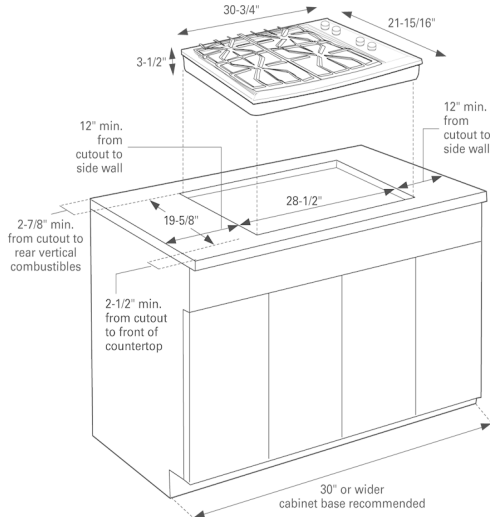

GE Monogram® 30" Stainless Steel Gas Cooktop (Liquid Propane)

Model# ZGU384LSMSS

FEATURES

Cooktop Surface	Stainless Steel
Fuel Type	Liquid Propane Gas (factory set)
Conversion Kit	Yes, Included - LP to Nat. Gas
Cooktop Burners	4 Sealed
Cooktop Grates	Cast-Iron; Porcelainized
140 Deg. Simmer Burner	4
Continuous Interlocking Grates	Yes
Dual Flame Stacked Burners	4
Valves (Degree of Turn)	250
Automatic Re-Ignition	Yes
Burner Indicator Light	Yes - in Knob
Electronic Pilotless Ignition	Yes
Control Location	Right Side
Tactile Grip Knobs	Yes

- Dual-Flame Stacked Burners - Provide complete 140F simmer-to-rapid-boil flexibility on all burners; the burners are sealed to the cooktop for easy cleaning
- High-Output Cooking Power - Delivered by a 15,000 BTU burner, totaling 42,300 BTUs
- Silent, Precise Simmering - Delivers a consistent 140F temperature without cycling on and off; No simmer plate required
- Electronic Ignition - Ensures a continuous flame and reignites automatically if accidentally extinguished
- Hand-Machined, Stainless Steel Knob Controls - Rotate with smooth precision; A red indicator light embedded in each knob makes it easy to view and select heat settings
- Interlocking, Continuous Grates - Create a steady surface for cookware and are integrated into the cooktop for a clean, finished appearance

To locate a GE Monogram dealer, call 1-800-626-2000

GE Monogram® 30" Stainless Steel Gas Cooktop (Liquid Propane)

Model# ZGU384LSMSS

APPROXIMATE DIMENTIONS (HxDxW)

- 3 3/4 in x 21 5/8 in x 30 3/4 in

WARRANTY