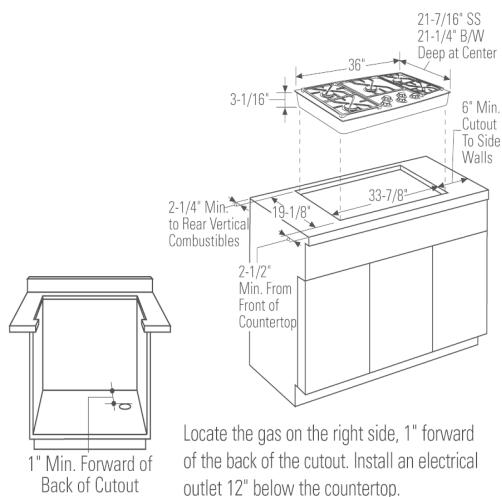

GE Monogram® 36" Gas on Glass Cooktop

Model# ZGU36KSKSS

FEATURES

Cooktop Surface	Ceramic Glass
Fuel Type	Natural Gas (factory set)
Cooktop Burners	5 Sealed
Cooktop Grates	Cast-Iron; Porcelainized
All-Purpose Burners	(1) 9100 BTU/140 degree simmer
Continuous Interlocking Grates	Yes
High Output Burner	(1) 11000/1150 BTU
Power Boil Burner (15,000 BTU)	(1) 15000/1350 BTU
Precise Simmer Burner	(2) 6000 BTU
Burner Flame Stability Chamber	Yes
Electronic Pilotless Ignition	Yes
Control Location	Front
Tactile Grip Knobs	Yes
ADA Compliant	Yes

To locate a GE Monogram dealer, call 1-800-626-2000

GE Monogram® 36" Gas on Glass Cooktop

Model# ZGU36KSKSS

APPROXIMATE DIMENSIONS (HxDxW)

- 3 1/16 in x 21 7/16 in x 36 in

WARRANTY

- Parts Warranty - Limited 1-year entire appliance
- Labor Warranty - Limited 1-year entire appliance
- Warranty Notes - For models produced on or after January 1, 2006