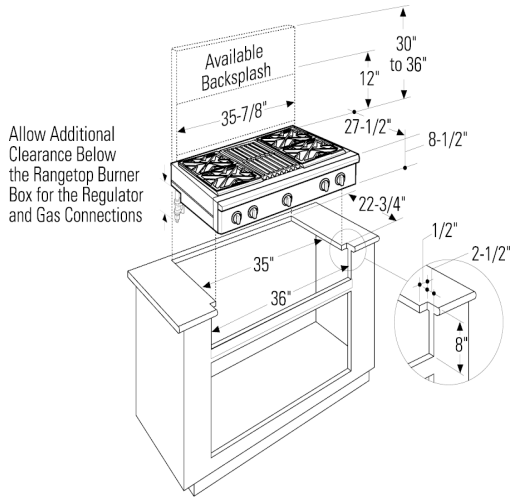

GE Monogram® 36" Professional Gas Cooktop with 6 Burners (Liquid Propane)

Model# ZGU366LPSS

FEATURES

3-Piece reversible (flat/wok) grates	Porcelainized Cast Iron
Fuel Type	Liquid Propane Gas (factory set)
Cooktop Burners	6 Sealed, Dual Flame Stacked
140 Deg. Simmer Burner	All Burners - Adjustable
Configuration	6 Burners
Automatic Re-Ignition	Yes
Burner Indicator Light	Yes
Electronic Pilotless Ignition	Yes
Lighting	LED Bullnose Task Lighting
Control Location	Upfront

- Authentic Professional appearance with premium-grade, 304 stainless steel with smoothly finished edges and large electronic control knobs
- Sealed, dual-flame stacked burners deliver a full spectrum of heat settings, from an ultra-low 140° F simmer to an intense 18,000 BTUs
- Electronic ignition with automatic reignition ensures a continuous flame and reignites automatically if accidentally extinguished
- Reversible burner grates are flat on one side and uniquely contoured on the other to accommodate round-bottom woks
- Optional fixed (12 inch) or adjustable-height (30-36 inch) backsplashes are available
- Optional black knob kit is included with the range

To locate a GE Monogram dealer, call 1-800-626-2000

GE Monogram® 36" Professional Gas Cooktop with 6 Burners (Liquid Propane)

Model# ZGU366LPSS

APPROXIMATE DIMENSIONS (HxDxW)

- 8 1/2 in x 27 1/2 in x 35 7/8 in