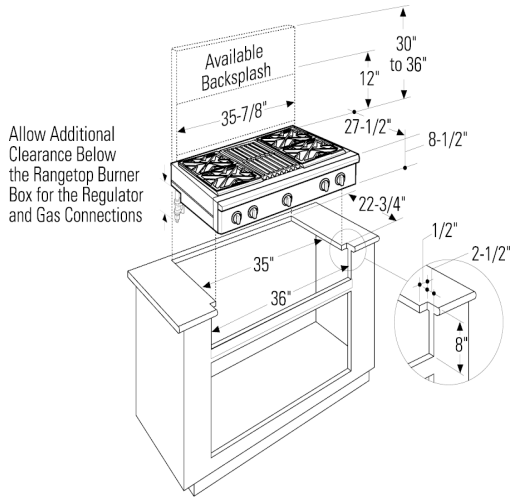

GE Monogram® 36" Professional Gas Cooktop with 4 Burners and Grill (Natural Gas)

Model# ZGU364NRPSS

FEATURES

3-Piece reversible (flat/wok) grates	Porcelainized Cast Iron
Fuel Type	Natural Gas (factory set)
Adjustable Output Ceramic IR Grill	Yes
Cooktop Burners	4 Sealed, Dual Flame Stacked
140 Deg. Simmer Burner	All Burners - Adjustable
Configuration	4 Burners; Grill
Automatic Re-Ignition	Yes
Burner Indicator Light	Yes
Electronic Pilotless Ignition	Yes
Stainless Steel Grill/Griddle Covers (Incl.)	1
Lighting	LED Bullnose Task Lighting
Control Location	Upfront

- Authentic Professional appearance with premium-grade, 304 stainless steel with smoothly finished edges and large electronic control knobs
- Sealed, dual-flame stacked burners deliver a full spectrum of heat settings, from an ultra-low 140° F simmer to an intense 18,000 BTUs
- The ceramic-infrared grill has 14,000 BTUs* of adjustable heat. The cooking grate is grooved on one side to create sear marks and rounded on the other for delicate foods
- Electronic ignition with automatic reignition ensures a continuous flame and reignites automatically if accidentally extinguished
- Reversible burner grates are flat on one side and uniquely contoured on the other to accommodate round-bottom woks
- Stainless steel grill cover included with the range
- Optional fixed (12 inch) or adjustable-height (30-36 inch) backsplashes are available
- Optional black knob kit is included with the range

To locate a GE Monogram dealer, call 1-800-626-2000

GE Monogram® 36" Professional Gas Cooktop with 4 Burners and Grill (Natural Gas)

Model# ZGU364NRPSS

APPROXIMATE DIMENSIONS (HxDxW)

- 8 1/2 in x 27 1/2 in x 35 7/8 in