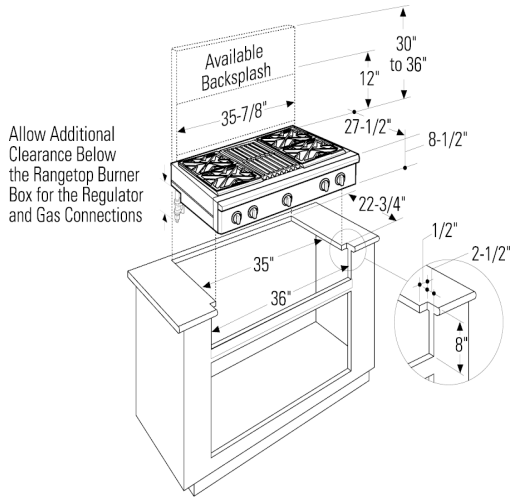

GE Monogram® 36" Professional Gas Cooktop with 4 Burners and Griddle (Liquid Propane)

Model# ZGU364LDPSS

FEATURES

3-Piece reversible (flat/wok) grates	Porcelainized Cast Iron
Fuel Type	Liquid Propane Gas (factory set)
Cooktop Burners	4 Sealed, Dual Flame Stacked
140 Deg. Simmer Burner	All Burners - Adjustable
Configuration	4 Burners; Griddle
Thermostatically Controlled 16,000-BTU Griddle	Stainless Steel and Aluminum Clad Griddle
Automatic Re-Ignition	Yes
Burner Indicator Light	Yes
Electronic Pilotless Ignition	Yes
Stainless Steel Grill/Griddle Covers (Incl.)	1
Lighting	LED Bullnose Task Lighting
Control Location	Upfront

- Authentic Professional appearance with premium-grade, 304 stainless steel with smoothly finished edges and large electronic control knobs
- Sealed, dual-flame stacked burners deliver a full spectrum of heat settings, from an ultra-low 140° F simmer to an intense 18,000 BTUs
- Stainless steel and aluminum-clad griddle offers 18,000 BTUs* of cooking power, allowing fast and consistent heating across the entire cooking surface
- Electronic ignition with automatic reignition ensures a continuous flame and reignites automatically if accidentally extinguished
- Reversible burner grates are flat on one side and uniquely contoured on the other to accommodate round-bottom woks
- Stainless steel griddle cover included with the range
- A bamboo cutting board is included
- Optional fixed (12 inch) or adjustable-height (30-36 inch) backsplashes are available
- Optional black knob kit is included with the range

To locate a GE Monogram dealer, call 1-800-626-2000

GE Monogram® 36" Professional Gas Cooktop with 4 Burners and Griddle (Liquid Propane)

Model# ZGU364LDPSS

APPROXIMATE DIMENSIONS (HxDxW)

- 8 1/2 in x 27 1/2 in x 35 7/8 in