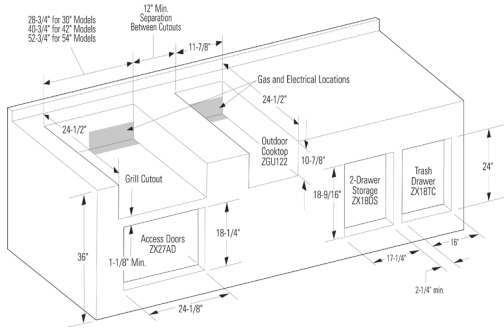

GE Monogram® Dual Burner Outdoor Cooktop (Natural Gas)

Model# ZGU122NPSS

APPROXIMATE DIMENSIONS (HxDxW)

• x x

CUSTOM OPTION and ACCESSORIES

GE Monogram® Stainless Steel Double Drawers	ZX18DS
GE Monogram® Stainless Steel Tilt-Out Trash Bin	ZX18TC
GE Monogram® Stainless Steel Double Doors	ZX27AD

To purchase related parts and accessories, call 1-866-775-4557

WARRANTY

- Parts Warranty - Limited 1-year entire appliance
  Limited 5 year burners
- Labor Warranty - Limited 1-year entire appliance
- Warranty Notes - See written warranty for full details

To locate a GE Monogram dealer, call 1-800-626-2000