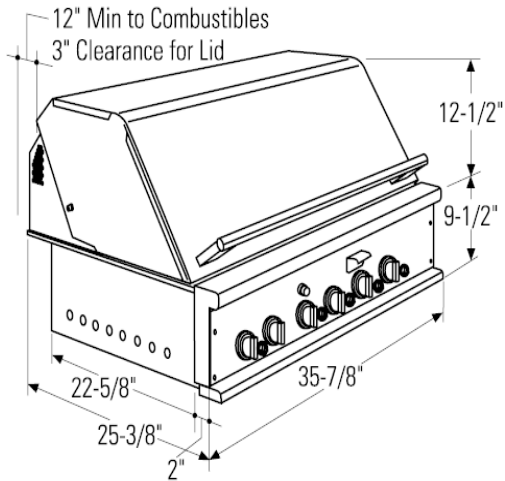

GE Monogram® 36" Outdoor Cooking Center with 3 Grill Burners, Rotisserie, Smoker and Rack

Model# ZGG36N31CSS

APPROXIMATE DIMENSIONS (HxDxW)

- 22 in x 25 3/8 in x 35 7/8 in

CAPACITY

- Total Grill Area 693 in²

CUSTOM OPTION and ACCESSORIES

GE Monogram® Outdoor Cooking Center Cover	ZX36CV2Y
36" GE Monogram® Outdoor Cooking Center Portable Cart	ZX36CTACSS
GE Monogram® 36" Outdoor Cooking Center Insulated Jacket	ZX36JYSS
GE Monogram® Outdoor Cooking Center Stainless Steel Doors for Built-In Island or Enclosure	ZXADYSS
GE Monogram® Outdoor Cooking Center Cover Accessory	ZX36CVCC

To purchase related parts and accessories, call 1-866-775-4557

WARRANTY

- Parts Warranty - Limited 1-year entire appliance