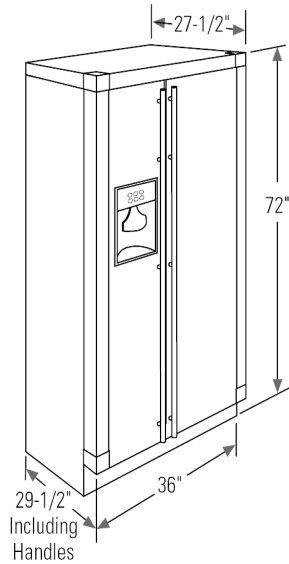

FEATURES

Control Type	Electronic
ClimateKeeper2™	Yes
Defrost Type	FrostGuard™
Electronic Sensors	Yes - 5
Electronic Temperature Controls	Digital Temperature Display
Interior Lighting	LED and GE Reveal® (Tri-Level)
Multi-Shelf Air Management Tower	Yes
Multiflow Air System	Yes
Quick Ice™	Yes
TurboCool™ Setting	Yes
Upfront, Electronic Touch Temperature Controls	Yes
Automatic Iceemaker	Factory-Installed; Integrated
Dispenser	Extra-Tall w/ Cubes, Crushed Ice & Chilled Water
Dispenser Child Lock	Yes
Dispenser Light	Yes
Door Alarm	Yes
GE Water Filtration	1 Year
Ice Storage Bin	Integrated
Integrated Ice™ System	Yes
Water Filter Indicator Light	Yes
3-Stack Drawer System	Yes
Bottom Drawer	Express Chill™, ExpressThaw™ & SelectTemp™ Full Extension
Clear Lexan Bins and Pans	Yes
Climate Control Drawer	Express Chill, Express Thaw, Select Temp
Deli Drawer	Sealed
Produce Drawer	Sealed Adj. Humidity
Vegetable / Fruit Crisper(s)	Adjustable Humidity
Adjustable Spillproof Glass Shelves	Yes
Fresh Food Cabinet Shelves - Total	3 Glass
Number of Shelves	
Fresh Food Door Bins	5 (4 Adjustable; 2 with Gallon Storage)
Dairy Compartment	Yes
In-the-Door Beverage Rack	Yes
Snugger Clip(s)	2
Wine Caddy	Yes
Freezer Door Bins - Tilt-Out	3 (2 Adjustable)
Freezer Interior Light	Yes
Freezer Storage Basket	3 (2 Full-Extension)
Slide-Out Freezer Baskets	3 (2 Full-Extension)
Leveling System	4 Point Front Adjustable
Exterior Style	Free-Standing

To locate a GE Monogram dealer, call 1-800-626-2000

GE Monogram® Free-Standing Side-by-Side Refrigerator

Model# ZFSB23DXSS

APPROXIMATE DIMENSIONS (HxDxW)

- 72 in x 29 1/2 in x 36 in

CAPACITY

- Total Capacity (cubic feet) 22.60 cu ft
- Fresh Food Capacity 14.40 cu ft
- Freezer Capacity 8.20 cu ft
- Shelf Area 19.60 sq ft