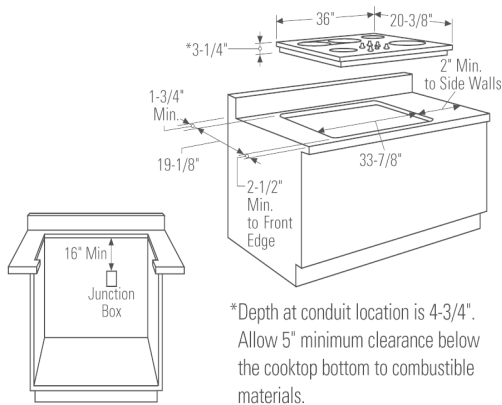

GE Monogram® 36" Electric Cooktop

Model# ZEU36KSKSS

FEATURES

Control Type	Infinite Heat Rotary
Cooktop Finish	Ceramic glass
Element Type	5 Ribbon
Glass Ceramic Cooktop	Black Patterned Glass with Stainless Steel Trim
Style	Smoothtop
6" Heating Element (s)	2 Ribbon (1200W)
6"/9"/12" Tri-Ring Element	1 Ribbon (1050/1950/3000)
7" Heating Element(s)	2 Ribbon (1800W)
800 Watt Ribbon Bridge Element	Links 7" Elements
"On" Signal Light	Front center
Hot Surface Indicator Lights	5
Control Location	Front Center
ADA Compliant	Yes

- **Sophisticated Styling** - The flush, frameless design offers a stunning look of sleek simplicity, and the surface is completely solid for a dramatic true color appearance
- **Cooking Versatility** - Elements vary from 6" to 12" in diameter and can be expanded to suit your cooking needs
- **Expandable Elements** - Triple-ring and bridge elements allow you to create larger heating zones to match your cooking needs
- **Cooking performance** - Responsive ribbon elements allow you to simmer and saute precisely according to recipe; an infinite range of heat settings leaves plenty of room for improvisation

To locate a GE Monogram dealer, call 1-800-626-2000

GE Monogram® 36" Electric Cooktop

Model# ZEU36KSKSS

APPROXIMATE DIMENSIONS (HxDxW)

- 3 1/4 in x 21 1/4 in x 36 in

WARRANTY

- **Parts Warranty** - Limited 1-year entire appliance
Limited 5-year glass cooktop/radiant surface units
- **Labor Warranty** - Limited 1-year entire appliance
- **Warranty Notes** - For models produced on or after January 1, 2006
See written warranty for full details