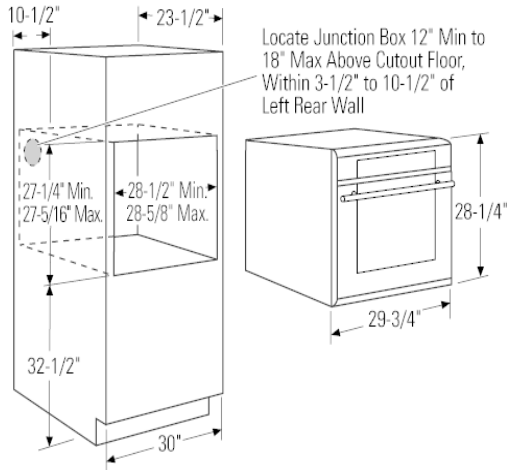

To locate a GE Monogram dealer, call 1-800-626-2000

GE Monogram® 30" Built-In Single Wall Oven with Trivection® Technology

Model# ZET3038SHSS

APPROXIMATE DIMENSIONS (HxDxW)

- 28 1/4 in x 23 1/4 in x 29 3/4 in