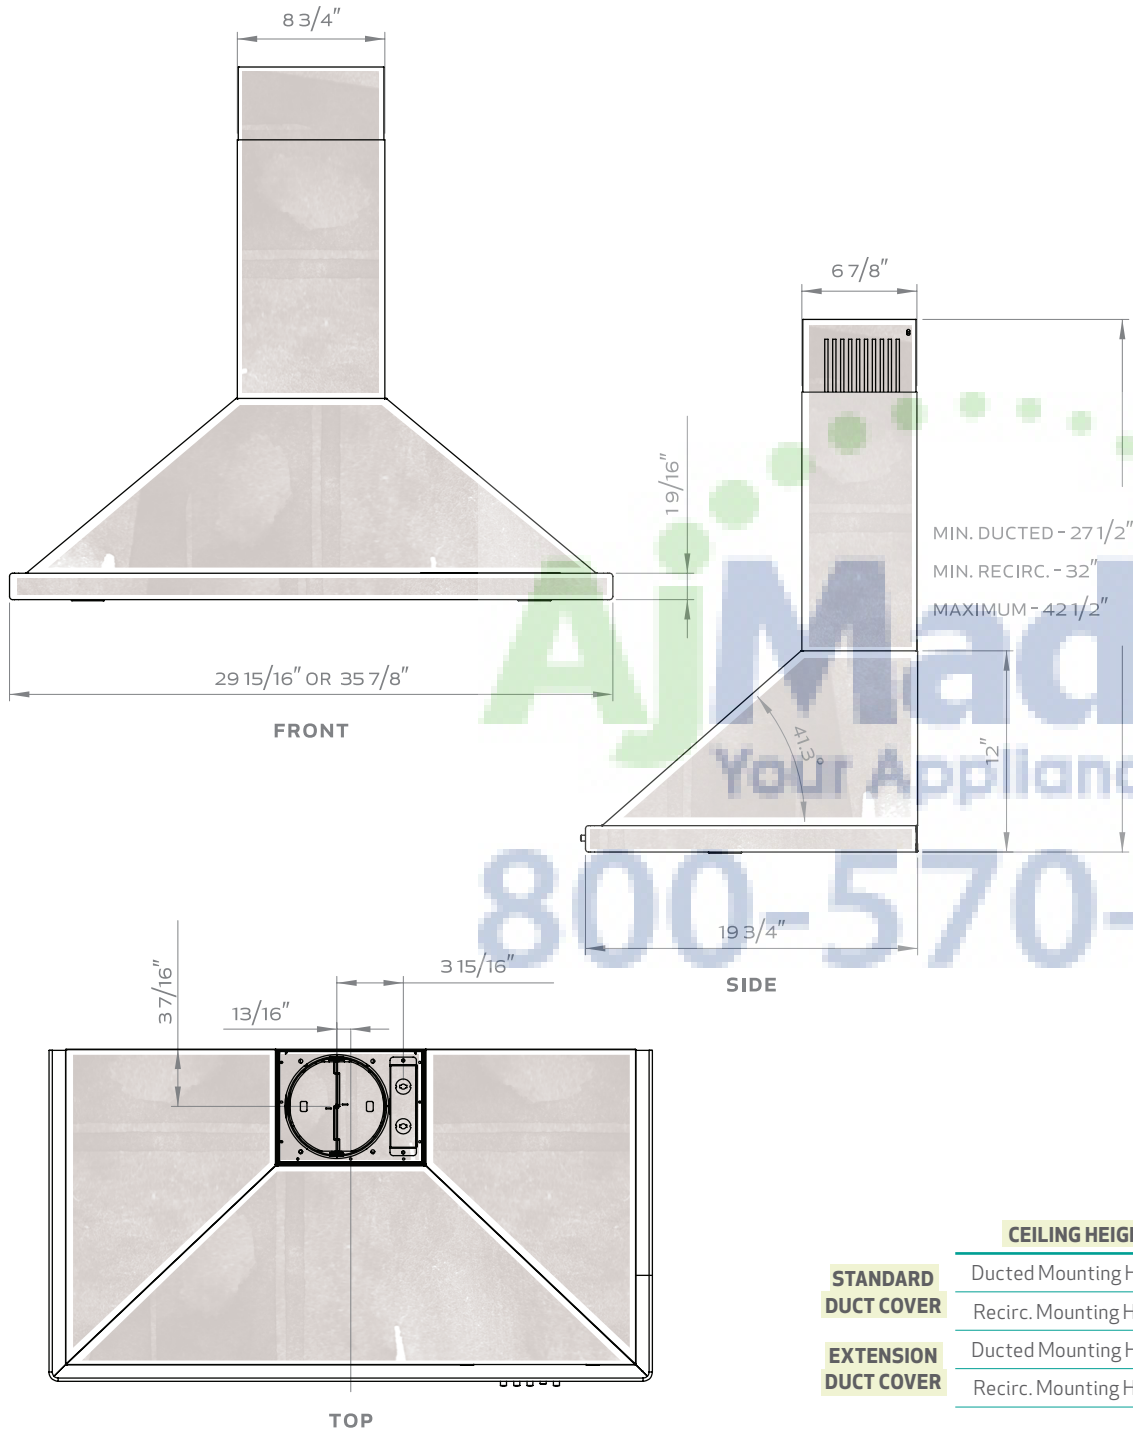

Get noticed!

Brisas BVE wall

The Brisas BVE wall-mounted range hood makes quite an impression. From its pro-style pyramid design to its 600 CFM internally installed motor, BVE is head and shoulders above the competition. Relying on the highest quality manufacturing standards, BVE exudes strength that lasts and quality that is easy to relate to: easy-to-install out-of-the-box design, high-grade stainless steel, tight seams and precision metal folding for seamless corners and edges.

FEATURES OF HIGH QUALITY

- Available in 30" and 36"
- Available with 600-cfm or 290-cfm internally installed motor
- Reliable 3-speed mechanical controls
- Sturdy stainless steel construction
- Durable, washable 5-ply aluminum mesh filters
- Optional recirculation kit
- Standard telescopic duct covers up to 9' ceilings
- Optional duct cover extensions for up to 12' ceilings
- Designed for 6-inch vertical ducted installations

AjMadison
Your Appliance Authority™

800-570-3355

brisas

Brisas BVE wall

	BVE-E30AS / BVE-E30AS290	BVE-E36AS / BVE-E36AS290
SIZE	30"	36"
NET WIDTH	29-15/16"	35-7/8"
PERFORMANCE		
Blower CFM, Max.	600 / 290	600 / 290
Sones, Max.	6 / 2.8	6 / 2.8
COLOR		
Stainless Steel	SS	SS
FEATURES		
Controls	Mechanical Push Button	Mechanical Push Button
Speed Levels	3	3
Delay Off	No	No
Lighting	Halogen, 50W x2	Halogen, 50W x2
Dual Level Lighting	No	No
Filters	Aluminum Mesh	Aluminum Mesh
Recirculating Option	Yes	Yes
Extension Duct Cover Option	Yes, Up to 12' Ceiling	Yes, Up to 12' Ceiling
DUCT SPECIFICATIONS		
Internal Blower - Vertical	6" round	6" round
Internal Blower - Horizontal	NA	NA
AC INPUT		
	120V - 60Hz	120V - 60Hz
AC POWER		
	400W, 3.5A / 170W, 1.5A	400W, 3.5A / 170W, 1.5A
OPTIONAL ACCESSORIES		
Recirculating Kit	BRC-0001	BRC-0001
Extension Duct Cover	B1C-00VE	B1C-00VE
MOUNTING HEIGHT*		
	26" - 34"	26" - 34"