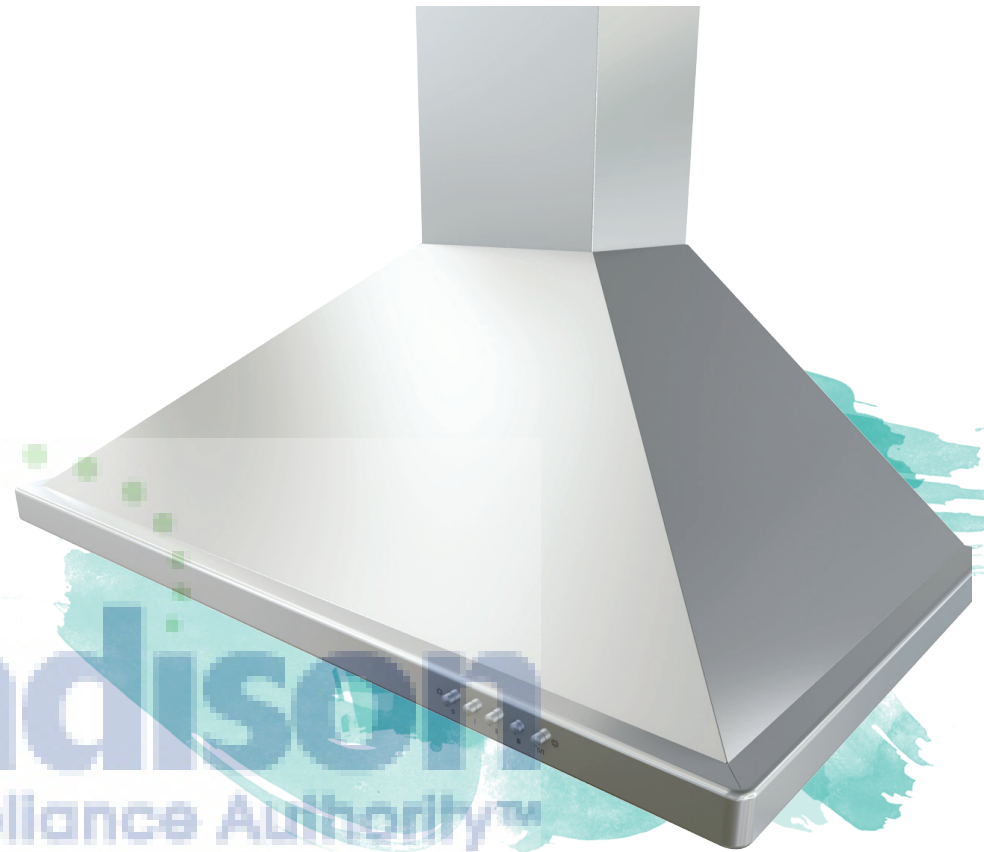

Get noticed!

Brisas BVE wall

The Brisas BVE wall-mounted range hood makes quite an impression. From its pro-style pyramid design to its 600 CFM internally installed motor, BVE is head and shoulders above the competition. Relying on the highest quality manufacturing standards, BVE exudes strength that lasts and quality that is easy to relate to: easy-to-install out-of-the-box design, high-grade stainless steel, tight seams and precision metal folding for seamless corners and edges.

FEATURES OF HIGH QUALITY

- Available in 30" and 36"
- Available with 600-cfm or 290-cfm internally installed motor
- Reliable 3-speed mechanical controls
- Sturdy stainless steel construction
- Durable, washable 5-ply aluminum mesh filters
- Optional recirculation kit
- Standard telescopic duct covers up to 9' ceilings
- Optional duct cover extensions for up to 12' ceilings
- Designed for 6-inch vertical ducted installations

AjMadison
Your Appliance Authority™

800-570-3355

brisas

Brisas BVE wall

	BVE-E30AS / BVE-E30AS290	BVE-E36AS / BVE-E36AS290
SIZE	30"	36"
NET WIDTH	29-15/16"	35-7/8"
PERFORMANCE		
Blower CFM, Max.	600 / 290	600 / 290
Sones, Max.	6 / 2.8	6 / 2.8
COLOR		
Stainless Steel	SS	SS
FEATURES		
Controls	Mechanical Push Button	Mechanical Push Button
Speed Levels	3	3
Delay Off	No	No
Lighting	Halogen, 50W x2	Halogen, 50W x2
Dual Level Lighting	No	No
Filters	Aluminum Mesh	Aluminum Mesh
Recirculating Option	Yes	Yes
Extension Duct Cover Option	Yes, Up to 12' Ceiling	Yes, Up to 12' Ceiling
DUCT SPECIFICATIONS		
Internal Blower - Vertical	6" round	6" round
Internal Blower - Horizontal	NA	NA
AC INPUT		
	120V - 60Hz	120V - 60Hz
AC POWER		
	400W, 3.5A / 170W, 1.5A	400W, 3.5A / 170W, 1.5A
OPTIONAL ACCESSORIES		
Recirculating Kit	BRC-0001	BRC-0001
Extension Duct Cover	B1C-00VE	B1C-00VE
MOUNTING HEIGHT*		
	26" - 34"	26" - 34"