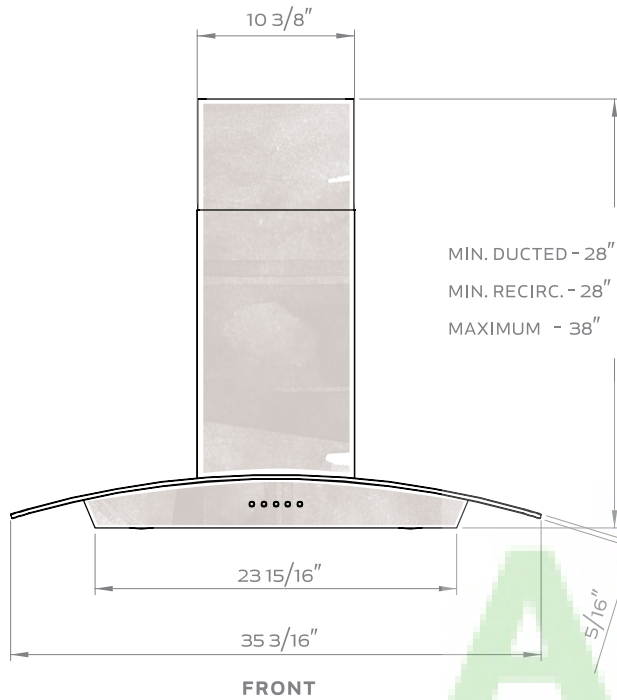

Be instantaneous!

Brisas BML island

Brisas BML can be installed in as little as 20 minutes. Designed with our unique 3-three step installation system, Brisas BML breaks the arduous task of installing the entire range hood into 3 easy steps. We've even added an installation template to help you align your ceiling marks without the guesswork. One look at the classic European design and gentle clear-glass curved canopy will have you sold. Love at first sight? Yes. It's possible.

FEATURES OF HIGH QUALITY

- Available in 36"
- Available with 600-cfm or 290-cfm internally installed motor
- Stainless steel 3-speed mechanical controls
- Sturdy stainless steel construction
- Durable, washable 5-ply aluminum mesh filters
- Optional recirculation kit
- Standard telescopic duct covers up to 9' ceilings
- Optional duct cover extensions for up to 12' ceilings
- Designed for 6-inch vertical ducted installations

Aj Madison
Your Appliance Authority™
800-570-3355

brisas

Brisas BML island

BML-E36AG / BML-E36AG290

SIZE	36"
NET WIDTH	35-3/16"
PERFORMANCE	
Blower CFM, Max.	600 / 290
Sones, Max.	6 / 2.8
COLOR	
Stainless Steel	SS + Glass
FEATURES	
Controls	Mechanical Push Button
Speed Levels	3
Delay Off	No
Lighting	Halogen, 50W x2
Dual Level Lighting	No
Filters	Aluminum Mesh
Recirculating Option	Yes
Extension Duct Cover Option	Yes, Up to 12' Ceiling
DUCT SPECIFICATIONS	
Internal Blower - Vertical	6" round
Internal Blower - Horizontal	NA
AC INPUT	120V - 60Hz
AC POWER	400W, 3.5A / 170W, 1.5A
OPTIONAL ACCESSORIES	
Recirculating Kit	BRC-0004
Extension Duct Cover	BIC-00ML
MOUNTING HEIGHT*	26" - 34"