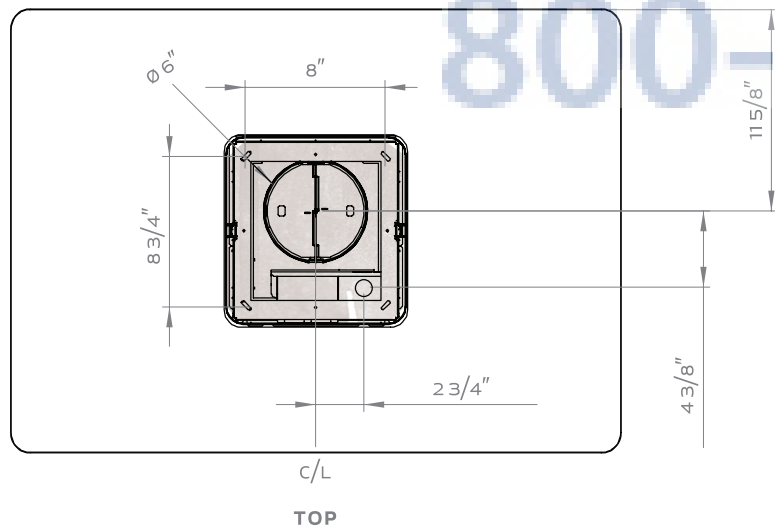

Be instantaneous!

Brisas BML island

Brisas BML can be installed in as little as 20 minutes. Designed with our unique 3-three step installation system, Brisas BML breaks the arduous task of installing the entire range hood into 3 easy steps. We've even added an installation template to help you align your ceiling marks without the guesswork. One look at the classic European design and gentle clear-glass curved canopy will have you sold. Love at first sight? Yes. It's possible.

FEATURES OF HIGH QUALITY

- Available in 36"
- Available with 600-cfm or 290-cfm internally installed motor
- Stainless steel 3-speed mechanical controls
- Sturdy stainless steel construction
- Durable, washable 5-ply aluminum mesh filters
- Optional recirculation kit
- Standard telescopic duct covers up to 9' ceilings
- Optional duct cover extensions for up to 12' ceilings
- Designed for 6-inch vertical ducted installations

Aj Madison
Your Appliance Authority™
800-570-3355

brisas

Brisas BML island

BML-E36AG / BML-E36AG290

SIZE	36"
NET WIDTH	35-3/16"
PERFORMANCE	
Blower CFM, Max.	600 / 290
Sones, Max.	6 / 2.8
COLOR	
Stainless Steel	SS + Glass
FEATURES	
Controls	Mechanical Push Button
Speed Levels	3
Delay Off	No
Lighting	Halogen, 50W x2
Dual Level Lighting	No
Filters	Aluminum Mesh
Recirculating Option	Yes
Extension Duct Cover Option	Yes, Up to 12' Ceiling
DUCT SPECIFICATIONS	
Internal Blower - Vertical	6" round
Internal Blower - Horizontal	NA
AC INPUT	120V - 60Hz
AC POWER	400W, 3.5A / 170W, 1.5A
OPTIONAL ACCESSORIES	
Recirculating Kit	BRC-0004
Extension Duct Cover	BIC-00ML
MOUNTING HEIGHT*	26" - 34"