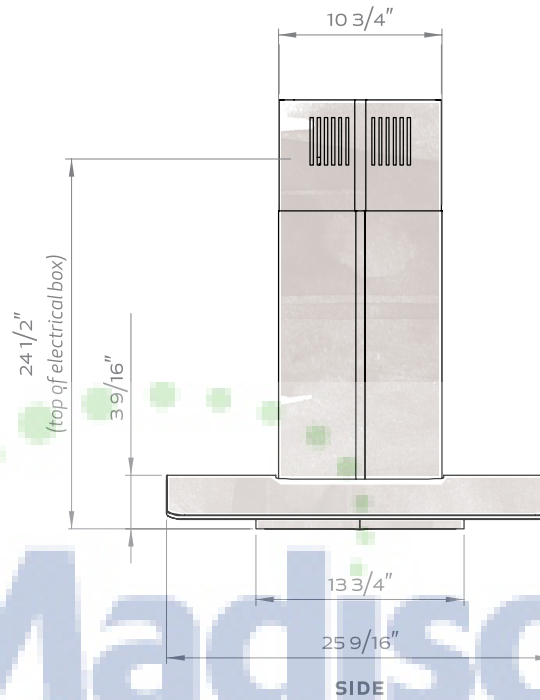

Be instantaneous!

Brisas BML island

Brisas BML can be installed in as little as 20 minutes. Designed with our unique 3-three step installation system, Brisas BML breaks the arduous task of installing the entire range hood into 3 easy steps. We've even added an installation template to help you align your ceiling marks without the guesswork. One look at the classic European design and gentle clear-glass curved canopy will have you sold. Love at first sight? Yes. It's possible.

FEATURES OF HIGH QUALITY

- Available in 36"
- Available with 600-cfm or 290-cfm internally installed motor
- Stainless steel 3-speed mechanical controls
- Sturdy stainless steel construction
- Durable, washable 5-ply aluminum mesh filters
- Optional recirculation kit
- Standard telescopic duct covers up to 9' ceilings
- Optional duct cover extensions for up to 12' ceilings
- Designed for 6-inch vertical ducted installations

Aj Madison
Your Appliance Authority™
800-570-3355

brisas

Brisas BML island

BML-E36AG / BML-E36AG290

SIZE	36"
NET WIDTH	35-3/16"
PERFORMANCE	
Blower CFM, Max.	600 / 290
Sones, Max.	6 / 2.8
COLOR	
Stainless Steel	SS + Glass
FEATURES	
Controls	Mechanical Push Button
Speed Levels	3
Delay Off	No
Lighting	Halogen, 50W x2
Dual Level Lighting	No
Filters	Aluminum Mesh
Recirculating Option	Yes
Extension Duct Cover Option	Yes, Up to 12' Ceiling
DUCT SPECIFICATIONS	
Internal Blower - Vertical	6" round
Internal Blower - Horizontal	NA
AC INPUT	120V - 60Hz
AC POWER	400W, 3.5A / 170W, 1.5A
OPTIONAL ACCESSORIES	
Recirculating Kit	BRC-0004
Extension Duct Cover	BIC-00ML
MOUNTING HEIGHT*	26" - 34"