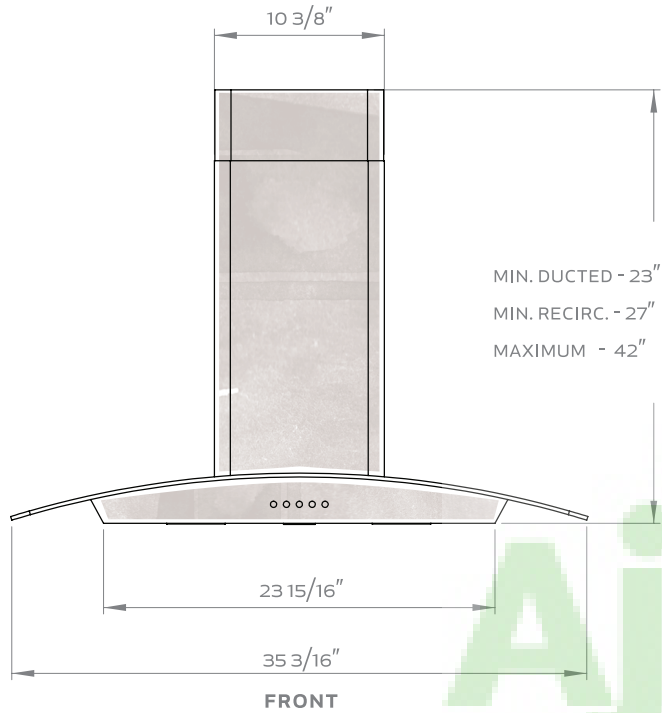

Steel the scene!

Brisas BMIS wall

With its curved, stainless steel frame, Brisas BMIS looks as delicate as its Brisas BMI counterpart until you look under its 18-gauge curved stainless steel wing. With reliable 3-speed mechanical controls, front-loaded 50-watt halogen lights bulbs and the supersized 5-ply aluminum mesh filter, the Brisas BMIS wall-mounted range hood complements the strong, silent 600-cfm internal motor. So be the star with confidence with Brisas BMIS.

FEATURES OF HIGH QUALITY

- Available in 36"
- Available with 600-cfm or 290-cfm internally installed motor
- Stainless steel 3-speed mechanical controls
- Sturdy stainless steel construction
- Durable, washable 5-ply aluminum mesh filters
- Optional recirculation kit
- Standard telescopic duct covers up to 9' ceilings
- Optional duct cover extensions for up to 12' ceilings
- Designed for 6-inch vertical ducted installations

800-570-3355

brisas

Brisas BMIS wall

BMI-E36BS / BMI-E36BS290

SIZE	36"
NET WIDTH	35-3/16"
PERFORMANCE	
Blower CFM, Max.	600 / 290
Sones, Max.	6 / 2.8
COLOR	
Stainless Steel	SS
FEATURES	
Controls	Mechanical Push Button
Speed Levels	3
Delay Off	No
Lighting	Halogen, 50W x2
Dual Level Lighting	No
Filters	Aluminum Mesh
Recirculating Option	Yes
Extension Duct Cover Option	Yes, Up to 12' Ceiling
DUCT SPECIFICATIONS	
Internal Blower - Vertical	6" round
Internal Blower - Horizontal	NA
AC INPUT	120V - 60Hz
AC POWER	400W, 3.5A / 170W, 1.5A
OPTIONAL ACCESSORIES	
Recirculating Kit	BRC-0005
Extension Duct Cover	B1C-00MI
MOUNTING HEIGHT*	26" - 34"