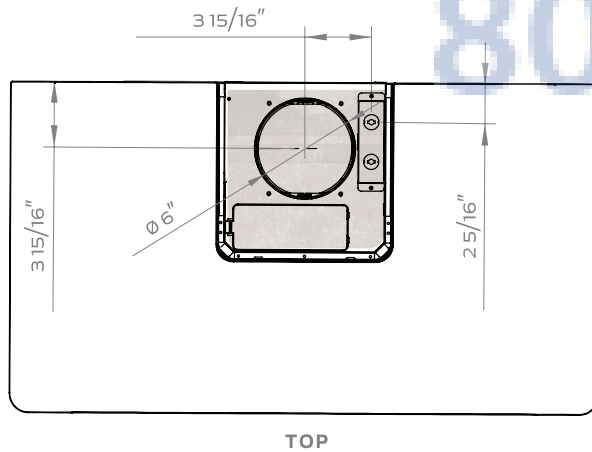

Steel the scene!

Brisas BMIS wall

With its curved, stainless steel frame, Brisas BMIS looks as delicate as its Brisas BMI counterpart until you look under its 18-gauge curved stainless steel wing. With reliable 3-speed mechanical controls, front-loaded 50-watt halogen lights bulbs and the supersized 5-ply aluminum mesh filter, the Brisas BMIS wall-mounted range hood complements the strong, silent 600-cfm internal motor. So be the star with confidence with Brisas BMIS.

FEATURES OF HIGH QUALITY

- Available in 36"
- Available with 600-cfm or 290-cfm internally installed motor
- Stainless steel 3-speed mechanical controls
- Sturdy stainless steel construction
- Durable, washable 5-ply aluminum mesh filters
- Optional recirculation kit
- Standard telescopic duct covers up to 9' ceilings
- Optional duct cover extensions for up to 12' ceilings
- Designed for 6-inch vertical ducted installations

800-570-3355

brisas

Brisas BMIS wall

BMI-E36BS / BMI-E36BS290

SIZE	36"
NET WIDTH	35-3/16"
PERFORMANCE	
Blower CFM, Max.	600 / 290
Sones, Max.	6 / 2.8
COLOR	
Stainless Steel	SS
FEATURES	
Controls	Mechanical Push Button
Speed Levels	3
Delay Off	No
Lighting	Halogen, 50W x2
Dual Level Lighting	No
Filters	Aluminum Mesh
Recirculating Option	Yes
Extension Duct Cover Option	Yes, Up to 12' Ceiling
DUCT SPECIFICATIONS	
Internal Blower - Vertical	6" round
Internal Blower - Horizontal	NA
AC INPUT	120V - 60Hz
AC POWER	400W, 3.5A / 170W, 1.5A
OPTIONAL ACCESSORIES	
Recirculating Kit	BRC-0005
Extension Duct Cover	B1C-00MI
MOUNTING HEIGHT*	26" - 34"