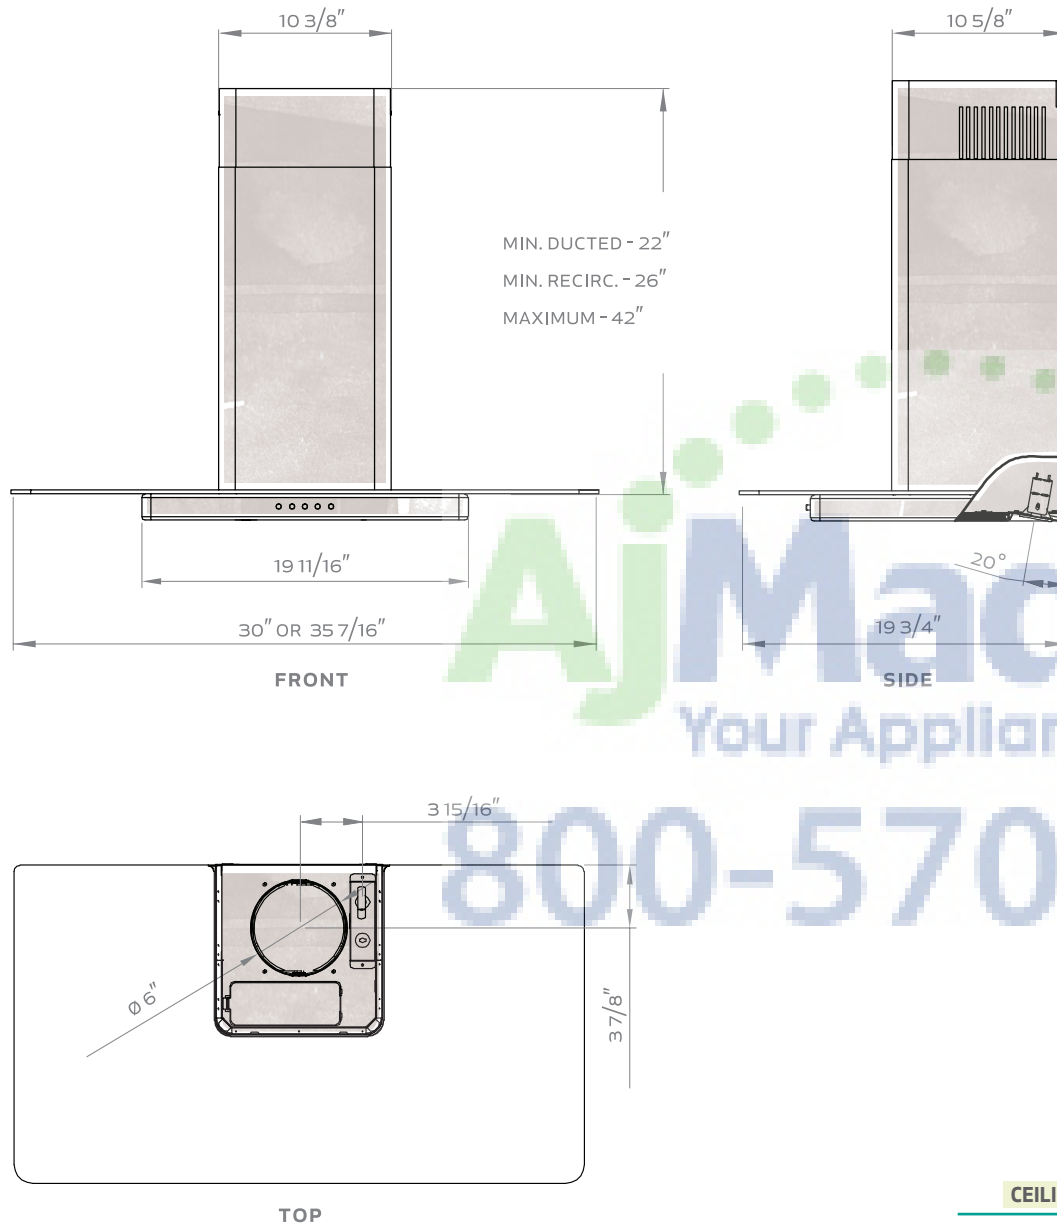

Get uplifted!

Brisas BFG wall

The Brisas BFG wall-mounted range hood stands out while taking flight. Resembling a glider airplane, BFG's clear glass canopy provides ample capture area in either 30" or 36" models. Designed with a unique angled light panel, BFG's 50-watt halogen light bulbs provide the lighting needed for that perfectly sautéed garlic. Brisas BFG delivers the performance you need, with the style you covet at the price you want.

FEATURES OF HIGH QUALITY

- Available in 30" and 36"
- Available with 600-cfm or 290-cfm internally installed motor
- Stainless steel 3-speed mechanical controls
- Sturdy stainless steel construction
- Durable, washable 5-ply aluminum mesh filters
- Optional recirculation kit
- Standard telescopic duct covers up to 9' ceilings
- Optional duct cover extensions for up to 12' ceilings
- Designed for 6-inch vertical ducted installations

AjMadison
Your Appliance Authority™
800-570-3355

brisas

Brisas BFG wall

	BFG-E30AG / BFG-E30AG290	BFG-E36AG / BFG-E36AG290
SIZE	30"	36"
NET WIDTH	29-15/16"	35-7/16"
PERFORMANCE		
Blower CFM, Max.	600 / 290	600 / 290
Sones, Max.	6 / 2.8	6 / 2.8
COLOR		
Stainless Steel	SS + Glass	SS + Glass
FEATURES		
Controls	Mechanical Push Button	Mechanical Push Button
Speed Levels	3	3
Delay Off	No	No
Lighting	Halogen, 50W x2	Halogen, 50W x2
Dual Level Lighting	No	No
Filters	Aluminum Mesh	Aluminum Mesh
Recirculating Option	Yes	Yes
Extension Duct Cover Option	Yes, Up to 12' Ceiling	Yes, Up to 12' Ceiling
DUCT SPECIFICATIONS		
Internal Blower - Vertical	6" round	6" round
Internal Blower - Horizontal	NA	NA
AC INPUT		
	120V - 60Hz	120V - 60Hz
AC POWER		
	400W, 3.5A / 170W, 1.5A	400W, 3.5A / 170W, 1.5A
OPTIONAL ACCESSORIES		
Recirculating Kit	BRC-0003	BRC-0003
Extension Duct Cover	B1C-00MI	B1C-00MI
MOUNTING HEIGHT*		
	26" - 34"	26" - 34"