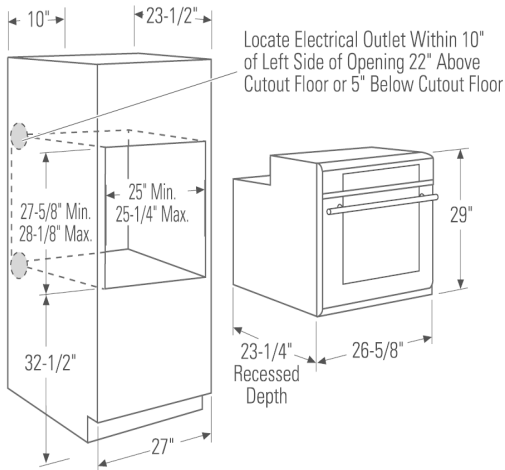

GE Monogram® 27" Built-In Electric Single Oven

Model# ZEK938SMSS

FEATURES, continued

ADA Compliant	Yes

APPROXIMATE DIMENSIONS (HxDxW)

- 29 in x 23 1/4 in x 26 5/8 in

CAPACITY

- Oven Capacity 3.8

WARRANTY

1. Parts Warranty - Limited 1-year entire appliance
   - Labor Warranty - Limited 1-year entire appliance
   - Warranty Notes - For models produced on or after January 1, 2006
2. See written warranty for full details

To locate a GE Monogram dealer, call 1-800-626-2000