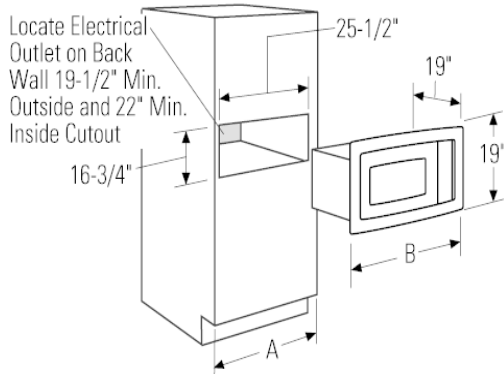

To locate a GE Monogram dealer, call 1-800-626-2000

GE Monogram® Microwave Oven

Model# ZE2160SF

APPROXIMATE DIMENSIONS (HxDxW)

- 14 in x 19 1/2 in x 24 in

CAPACITY

- Total Capacity (cubic feet) 2.10 cu ft

CUSTOM OPTION and ACCESSORIES