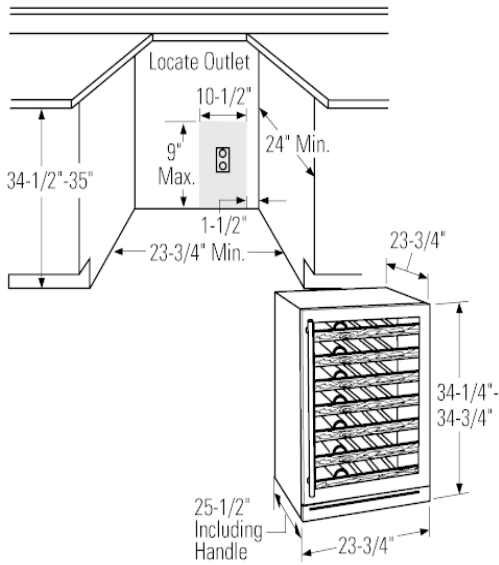

GE Monogram® Stainless Steel Wine Reserve

Model# ZDWR240PBS

FEATURES

Adjustable Temperature Control	Yes
Digital Temperature Display	Yes, Fahrenheit
Electronic Controls	Upfront inlaid
Full Extension Slides	Yes
Wine Racks	7 With Wood Shelf Fronts
See-Thru Glass Door	Yes
Interior Lighting	Yes
Wine Chiller	Yes

- Adjustable Temperature Control - Maintains a consistent temperature
- Red or white wine temperature setting - Maintain the ideal temperature for aging or serving wine
- LED Temperature Display - Allows you to monitor the temperature at a glance
- Full-extension sliding wine racks - Positions bottles either horizontally or vertically to maximize space
- Unfinished heart-of-cherry wood shelf fronts - Can be finished to complement surrounding cabinetry
- UV resistant, tempered glass door - Affords a full view of contents
- Soft Interior Lighting - Automatically illuminates when the door is open, but can be activated by an internal on/off switch
- Stainless steel tubular handle - Designed to coordinate with other Monogram appliances
- Reversible Door Swing - Easily reversed to left or right door swing as needed
- Flush Installation - Allows near-seamless integration with surrounding cabinetry

To locate a GE Monogram dealer, call 1-800-626-2000

GE Monogram® Stainless Steel Wine Reserve

Model# ZDWR240PBS

APPROXIMATE DIMENSIONS (HxDxW)

- 34 1/2 in x 23 3/4 in x 23 3/4 in

CAPACITY

- Capacity 57 Wine Bottles
- Total Capacity (cubic feet) 5.50 cu ft