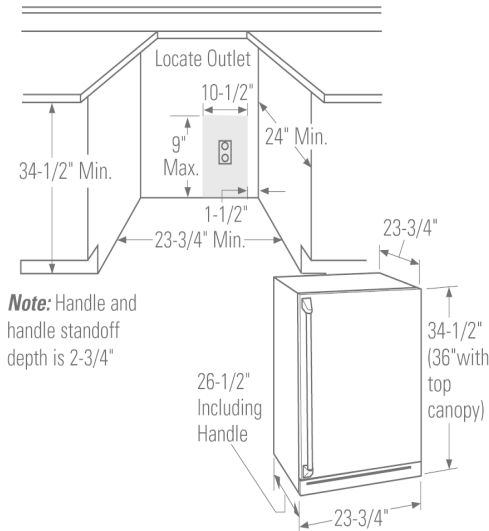

GE Monogram® Outdoor/Indoor Refrigerator Module

Model# ZDOD240PLSS

FEATURES

Adjustable Temperature Control	Yes
Control Type	Electronic
Defrost Type	Cycle
Spillproof Glass Shelves	2 full width; 1 tuck-away
Beverage Shelf	2 half-size
Control Location	Front Top, Recessed
Temperature Display	Digital
Interior Lighting	Yes
Lock	Yes
ADA Compliant	Yes

- Stainless Steel Outdoor design - Sturdy, professional grade exterior stands up to the most demanding environmental conditions
- Adjustable Temperature Control - Maintains a consistent temperature
- LED Temperature Display - Allows you to monitor the temperature at a glance
- Removable Spillproof Glass Shelves - Helps contain spills for ease of cleaning
- QuickSpace™ Shelf - Slides out of the way to make room for tall items
- Beverage Shelf on Full-Extension Slides - Holds up to five wine bottles or ten 12-oz. cans
- Stainless steel removable canopy - Canopy protects the top of the refrigerator in outdoor environments and can be removed to allow built-in installation
- Stainless Steel Exterior - Convey a look of utmost polish and sophistication
- Professional-Style Handle - Coordinates with other Monogram Professional cooking appliances

To locate a GE Monogram dealer, call 1-800-626-2000

GE Monogram® Outdoor/Indoor Refrigerator Module

Model# ZDOD240PLSS

APPROXIMATE DIMENSIONS (HxDxW)

- 34 1/4 in x 23.17 in x 23.46 in

CAPACITY

- Total Capacity (cubic feet) 5.40 cu ft