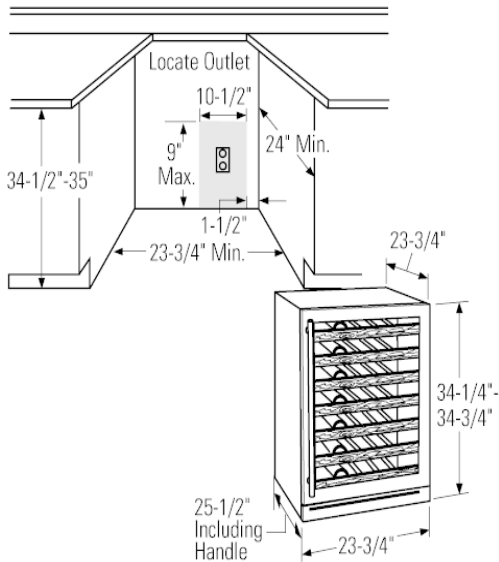

GE Monogram® Stainless Steel Beverage Center

Model# ZDBR240PBS

FEATURES

Adjustable Temperature Control	Yes
Digital Temperature Display	Yes, Fahrenheit
Electronic Controls	Upfront inlaid
Spillproof Glass Shelves	Yes
Full Extension Slides	Yes
Slide-Out Shelves	Yes
Tuckaway Shelf	Yes
Wine Racks	2 Half Size With Wood Fronts
See-Thru Glass Door	Yes
Interior Lighting	Yes
ADA Compliant	Yes

- Adjustable Temperature Control - Maintains a consistent temperature
- LED Temperature Display - Allows you to monitor the temperature at a glance
- Beverage Shelf on Full-Extension Slides - Holds up to five wine bottles or ten 12-oz. cans
- Unfinished heart-of-cherry wood shelf fronts - Can be finished to complement surrounding cabinetry
- Removable Spillproof Glass Shelves - Helps contain spills for ease of cleaning
- QuickSpace™ Shelf - Slides out of the way to make room for tall items
- UV resistant, tempered glass door - Affords a full view of contents
- Soft Interior Lighting - Automatically illuminates when the door is open, but can be activated by an internal on/off switch
- Stainless steel tubular handle - Designed to coordinate with other Monogram appliances
- Reversible Door Swing - Easily reversed to left or right door swing as needed
- Flush Installation - Allows near-seamless integration with surrounding cabinetry

To locate a GE Monogram dealer, call 1-800-626-2000

GE Monogram® Stainless Steel Beverage Center

Model# ZDBR240PBS

APPROXIMATE DIMENSIONS (HxDxW)

- 34 1/2 in x 23 3/4 in x 23 3/4 in

CAPACITY

- Capacity 126 12 oz. Cans/10 wine bottles
- Total Capacity (cubic feet) 5.50 cu ft