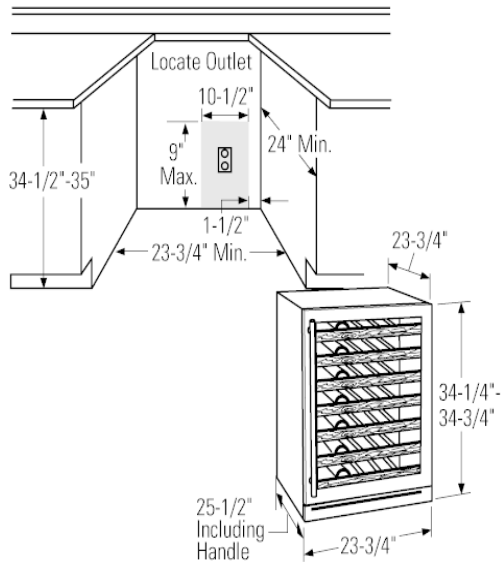

## FEATURES

Adjustable Temperature Control	Yes
Spillproof Glass Shelves	Yes
Full Extension Slides	Yes
Slide-Out Shelves	Yes
Wine Racks	2 Half Size With Wood Fronts
See-Thru Glass Door	Yes
Interior Lighting	Yes
ADA Compliant	Yes

- Adjustable Temperature Control - Maintains the ideal temperature for aging or serving wine
- Removable Spillproof Glass Shelves - Helps contain spills for ease of cleaning
- Beverage Shelf on Full-Extension Slides - Holds up to five wine bottles or ten 12-oz. cans
- Unfinished heart-of-cherry wood shelf fronts - Can be finished to complement surrounding cabinetry
- UV resistant, tempered glass door - Affords a full view of contents
- Soft Interior Lighting - Automatically illuminates when the door is open, but can be activated by an internal on/off switch
- Stainless steel tubular handle - Designed to coordinate with other Monogram appliances
- Flush Installation - Allows near-seamless integration with surrounding cabinetry
- Reversible Door Swing - Easily reversed to left or right door swing as needed

## APPROXIMATE DIMENTIONS (HxDxW)

- 34 1/2 in x 23 3/4 in x 23 3/4 in