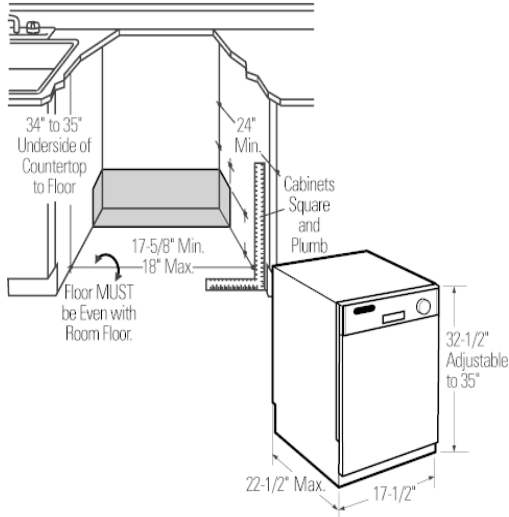

GE Monogram® 18" Dishwasher

Model# ZBD1800GSS

- ADA-Compliant - The compact configuration can be installed at a height that allows easy access
- Easy to use controls - the mechanical dial turns easily to the desired wash cycle; heavy, normal, light, china/crystal and rinse
- Dual-motor, dual-arm wash system - tow motors and wash arms provide effective, yet quiet cleaning power
- Adjustable, dual-level racks - Rilsan™ nylon-coated racks enhance space and loading flexibility

FEATURES

Door Appearance	Stainless Steel
Exterior Style	18" Wide Compact
Energy Star® Qualified	Yes
Type/Style	Spacemaker
Control Type	Turn-To-Start
Dual Pumps and Motors	Yes
Wash Arm - Lower Level	Yes
Wash Arm - Mid-Level	Yes
Wash Levels	2
Wash System	Standard
Water Filtration System	Lift Out
China / Crystal	Yes
Cycles / Options	7/12
Heavy Wash	Yes
Light Wash	Yes
Normal Wash	Yes
Pots & Pans	Yes
Rinse Only	Yes
SaniWash	II
Cup Shelf	2 Plastic
Silverware Basket	Standard
Upper Rack	Standard
Utility Shelf	Upper Rack
Cycle Progress Indicators	Dial
120 ° Inlet Water Capability	Yes
Calrod Heater	Yes
Latch	Squeeze
Leveling Screws	Yes
Rinse Aid Dispenser	Yes
ADA Compliant	Yes

To locate a GE Monogram dealer, call 1-800-626-2000

GE Monogram® 18" Dishwasher

Model# ZBD1800GSS

APPROXIMATE DIMENSIONS (HxDxW)

- 34 in x 22 1/2 in x 17 1/2 in

WARRANTY

- Parts Warranty - Limited 1-year entire appliance
- Labor Warranty - Limited 1-year entire appliance
- Warranty Notes - For models produced on or after January 1, 2006