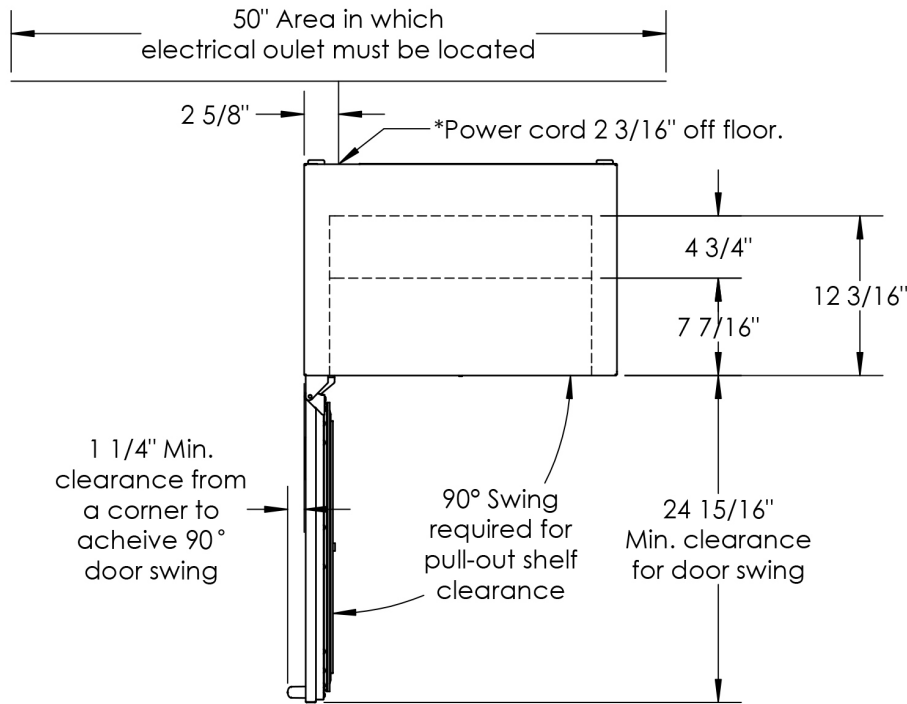

SIGNATURE SERIES SHALLOW DEPTH
18" Depth Refrigerator

MODEL NUMBERS		HH24RS	HH24RO
MODEL DESCRIPTION		18" Indoor Refrigerator	18" Outdoor Refrigerator
ATTRIBUTES			
Perlick Anti-Condensation System		NO	YES
Energy Star Certified		YES	YES
OVERALL DIMENSIONS	Width - in. (mm)	23-7/8" (606 mm)	23-7/8" (606 mm)
	Depth - in. (mm)	18" (457 mm)	18" (457 mm)
	Height - in. (mm)	32" (813 mm)	32" (813 mm)
OPENING DIMENSIONS	Width - in. (mm)	24" (610 mm)	24" (610 mm)
	Depth - in. (mm)	18" (457 mm)	18" (457 mm)
	Height - in. (mm)	32-1/4" (819 mm)	32-1/4" (819 mm)
INTERNAL VOLUME Net. Cu. Ft.		3.1 cu. ft.	3.1 cu. ft.
SHIPPING WEIGHT Lbs. (kg)		185 lbs (83.91 kg)	185 lbs (83.91 kg)
ELECTRICAL SPECIFICATIONS	Electrical Supply	115 VAC/60 Hz/1 Ph	115 VAC/60 Hz/1 Ph
	Running Load Amps	2.2 amps	2.2 amps
	Electrical Connection	Cord connected	Cord connected
	Cord Plug Type	NEMA 3 Prong 5-15P	NEMA 3 Prong 5-15P
	Cord Length	6'	6'
	Defrost Initiation	Automatic	Automatic
	Defrost Type	Off cycle	Off cycle
	Thermostat	Digital	Digital
REFRIGERATION SPECIFICATIONS	Refrigerant	R600a (50g)	R600a (50g)
	Expansion Device	Capillary Tube	Capillary Tube
	Temperature Settings F°(C°)	33° (0.5°) - 48° (8.8°) Factory Set Point 36° (2.2°)	33° (0.5°) - 48° (8.8°) Factory Set Point 36° (2.2°)
	Heat Rejection (at 75°F)	350 BTU/hr	350 BTU/hr
	Pull Down Capacity	1000 BTU/hr	1000 BTU/hr
	Front Vented	Yes	Yes
PLUMBING		None Required	None Required

SIGNATURE SERIES SHALLOW DEPTH
18" Depth Refrigerator

* - Leg levelers can add 3/4" to these dimensions when fully extended.