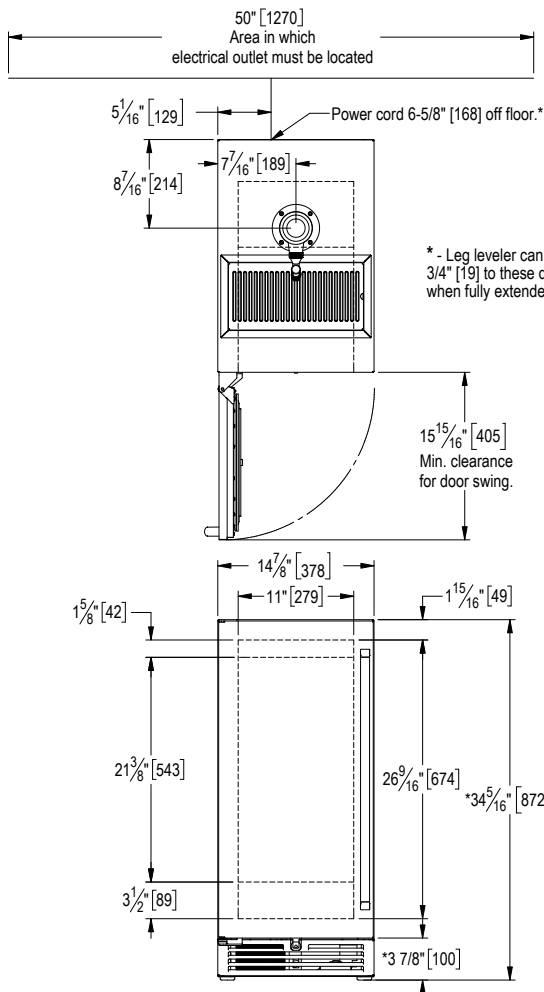

PRODUCT SPECIFICATIONS

Product Width	14-7/8" (378 mm.)
Product Height	34-1/4" (870 mm.)
Product Depth	24" (610 mm.)
Opening Width	15" (381 mm.)
Opening Height	34-1/2" (876 mm.)
Opening Depth**	24-7/8" (632 mm.)
Refrigerated Volume	2.8 cu. ft.
Door Swing Clearance	16" (406 mm.) minimum
Electrical	115V, 60Hz., 1 Phase, 2.3 amps
Compressor	525 BTU, standard
Plumbing	None Required
Annual Energy Usage	280 kWh/yr
Shipping Weight	144 lbs (100.7 kg.)

** Includes 7/8" plug clearance. To achieve 24" depth, you must recess the plug into the wall directly behind the unit.

INDOOR MODELS

HP15TS-3-1L*	Stainless steel solid door, hinge left
HP15TS-3-2L*†	Panel ready solid door, hinge left

OUTDOOR MODELS

HP15TO-3-1L*	Stainless steel solid door, hinge left
HP15TO-3-2L*†	Panel ready solid door, hinge left

* Also available hinge right (R)

† This unit comes ready to accept customer-provided overlay panel and handle

OPTIONAL ACCESSORIES

(L)	Factory Installed Lock
66736-15	Caster Kit for HP15 models
63797	Beer Dispenser Cleaning Kit
40030S	Keg Coupler, Lo-Boy "S" Series
67141-1	Perlick Faucet Handle
BLC4/32	Beer Dispenser Sanitizer (4oz. or 32 oz.)

Perlick accessories are available for purchase through an authorized Perlick dealer. For a full list of accessories and to find a dealer near you, visit perlick.com/residential

California Prop 65 Notice:

WARNING: The materials used in this product may contain chemicals known to the State of California to cause cancer and birth defects or other reproductive harm. For more information go to www.P65Warnings.ca.gov.

FORM NO. Z2533
REV. A-09/07/2018