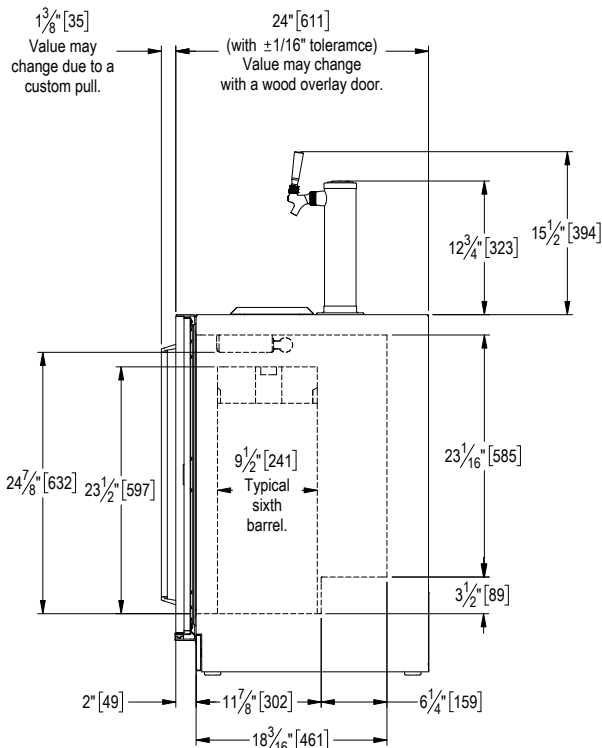

PRODUCT SPECIFICATIONS

Product Width	14-7/8" (378 mm.)
Product Height	34-1/4" (870 mm.)
Product Depth	24" (610 mm.)
Opening Width	15" (381 mm.)
Opening Height	34-1/2" (876 mm.)
Opening Depth**	24-7/8" (632 mm.)
Refrigerated Volume	2.8 cu. ft.
Door Swing Clearance	16" (406 mm.) minimum
Electrical	115V, 60Hz., 1 Phase, 2.3 amps
Compressor	525 BTU, standard
Plumbing	None Required
Annual Energy Usage	280 kWh/yr
Shipping Weight	144 lbs (100.7 kg.)

** Includes 7/8" plug clearance. To achieve 24" depth, you must recess the plug into the wall directly behind the unit.

INDOOR MODELS

HP15TS-3-1L*	Stainless steel solid door, hinge left
HP15TS-3-2L*†	Panel ready solid door, hinge left

OUTDOOR MODELS

HP15TO-3-1L*	Stainless steel solid door, hinge left
HP15TO-3-2L*†	Panel ready solid door, hinge left

* Also available hinge right (R)

† This unit comes ready to accept customer-provided overlay panel and handle

OPTIONAL ACCESSORIES

(L)	Factory Installed Lock
66736-15	Caster Kit for HP15 models
63797	Beer Dispenser Cleaning Kit
40030S	Keg Coupler, Lo-Boy "S" Series
67141-1	Perlick Faucet Handle
BLC4/32	Beer Dispenser Sanitizer (4oz. or 32 oz.)

Perlick accessories are available for purchase through an authorized Perlick dealer. For a full list of accessories and to find a dealer near you, visit perlick.com/residential

California Prop 65 Notice:

WARNING: The materials used in this product may contain chemicals known to the State of California to cause cancer and birth defects or other reproductive harm. For more information go to www.P65Warnings.ca.gov.

FORM NO. Z2533
REV. A-09/07/2018