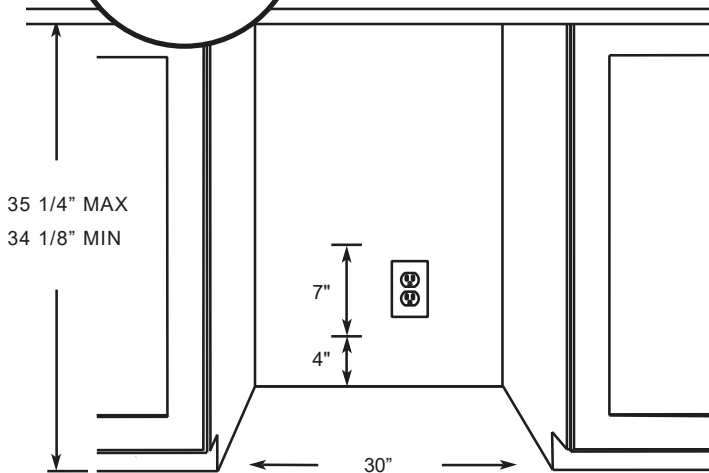

www.xoappliance.com

MODEL: XOU30WBDDGS

30" FRENCH DOOR COMBO UNIT

FRONT

SIDE

ROUGH-IN

SPECIFICATIONS

THE 6' FLAT PLUG POWER CORD SUPPLIED ON YOUR XO WINE COOLER ENSURES AN EASY FLUSH INSTALLATION

Size	30"
Dimensions	29 9/16"W x 34 1/8"H x 23 1/4"D
Installation Type	Built-in / Freestanding
Refrigerant Type	R600a
Electrical	115V 60Hz 1.5A USE DEDICATED 15A CIRCUIT
Temperature Range	Beverage Center 34° - 50° F HOLDS UP TO (86) 12oz CANS Wine Cellar 41° - 50° F HOLDS UP TO (34) 750ml BOTTLES
Handles	Includes Two Styles PRO AND DESIGNER STLES INCLUDED