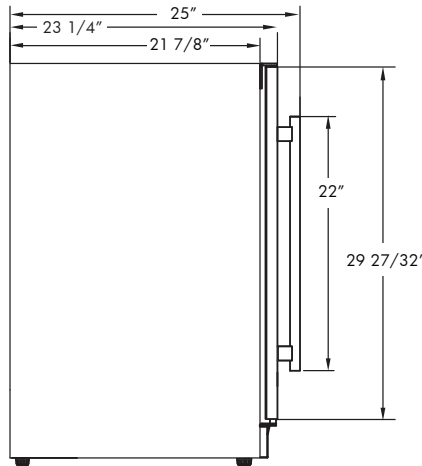

www.xoappliance.com

MODEL: XOU30WBDDGS

30" FRENCH DOOR COMBO UNIT

FRONT

SIDE

ROUGH-IN

SPECIFICATIONS

THE 6' FLAT PLUG POWER CORD SUPPLIED ON YOUR XO WINE COOLER ENSURES AN EASY FLUSH INSTALLATION

Size	30"
Dimensions	29 9/16"W x 34 1/8"H x 23 1/4"D
Installation Type	Built-in / Freestanding
Refrigerant Type	R600a
Electrical	115V 60Hz 1.5A USE DEDICATED 15A CIRCUIT
Temperature Range	Beverage Center 34° - 50° F HOLDS UP TO (86) 12oz CANS Wine Cellar 41° - 50° F HOLDS UP TO (34) 750ml BOTTLES
Handles	Includes Two Styles PRO AND DESIGNER STLES INCLUDED