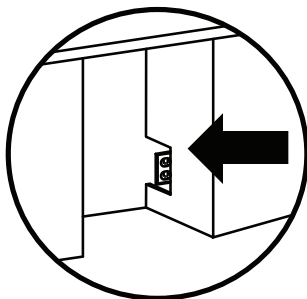

TIP: IN TIGHT INSTALLATIONS CUT THROUGH AN ADJACENT CABINET WALL TO REACH AN OUTLET INSTALLED THERE

XO the next level in luxury appliances
www.xoappliance.com

XO is exclusively distributed through EASTERN MARKETING CORP.
24 Eisenhower Parkway, Roseland, NJ 07068
p. 973.403.8900