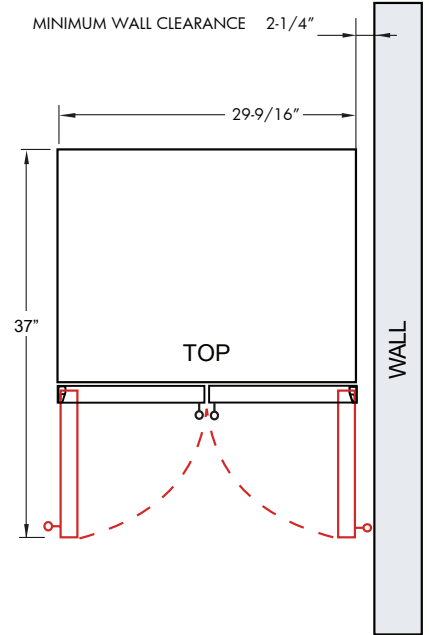

www.xoappliance.com

MODEL: XOU30WBDDGS

30" FRENCH DOOR COMBO UNIT

FRONT

SIDE

ROUGH-IN

SPECIFICATIONS

THE 6' FLAT PLUG POWER CORD SUPPLIED ON YOUR XO WINE COOLER ENSURES AN EASY FLUSH INSTALLATION

Size	30"
Dimensions	29 9/16"W x 34 1/8"H x 23 1/4"D
Installation Type	Built-in / Freestanding
Refrigerant Type	R600a
Electrical	115V 60Hz 1.5A USE DEDICATED 15A CIRCUIT
Temperature Range	Beverage Center 34° - 50° F HOLDS UP TO (86) 12oz CANS Wine Cellar 41° - 50° F HOLDS UP TO (34) 750ml BOTTLES
Handles	Includes Two Styles PRO AND DESIGNER STLES INCLUDED