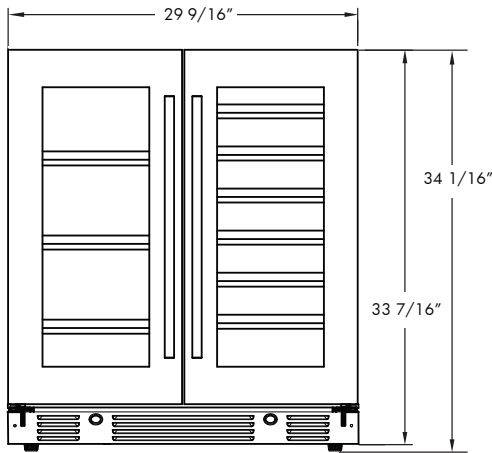

XO

THE IDEAL CHOICE FOR
STORING AND SERVING

XOU30BWDDGS

FRENCH DOOR WINE + BEVERAGE

**COMBO
UNIT**

One side is a
self contained
Beverage Center

One side is a
Single Zone
Wine Cellar

BONUS
Includes both
Pro Style and
Designer handles

www.xoappliance.com

MODEL: XOU30WBDDGS

30" FRENCH DOOR COMBO UNIT

FRONT

SIDE

ROUGH-IN

SPECIFICATIONS

THE 6' FLAT PLUG POWER CORD SUPPLIED ON YOUR XO WINE COOLER ENSURES AN EASY FLUSH INSTALLATION

Size	30"
Dimensions	29 9/16"W x 34 1/8"H x 23 1/4"D
Installation Type	Built-in / Freestanding
Refrigerant Type	R600a
Electrical	115V 60Hz 1.5A USE DEDICATED 15A CIRCUIT
Temperature Range	Beverage Center 34° - 50° F HOLDS UP TO (86) 12oz CANS Wine Cellar 41° - 50° F HOLDS UP TO (34) 750ml BOTTLES
Handles	Includes Two Styles PRO AND DESIGNER STLES INCLUDED