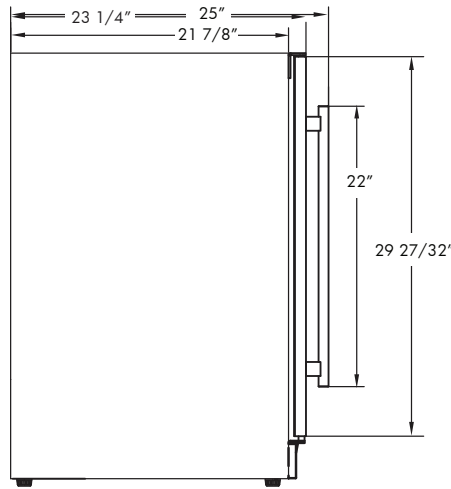

www.xoappliance.com

MODEL: XOU24WDZGS__*

24" DUAL ZONE WINE COOLER

*Specify **R** for right hand hinge - or - **L** for left hand hinge

FRONT
RIGHT HAND HINGE MODEL SHOWN

SIDE

ROUGH-IN

SPECIFICATIONS

THE 6' FLAT PLUG POWER CORD SUPPLIED ON YOUR XO WINE COOLER ENSURES AN EASY FLUSH INSTALLATION

Size	24"
Dimensions	23 7/8"W x 34 1/8"H x 23 1/4"D
Installation Type	Built-in / Freestanding
Refrigerant Type	R600a
Electrical	115V 60Hz 1.5A USE DEDICATED 15A CIRCUIT
Temperature Range	Lower Zone: 50° - 64° F HOLDS UP TO (30) 750ml BOTTLES Upper Zone: 41° - 50° F HOLDS UP TO (16) 750ml BOTTLES