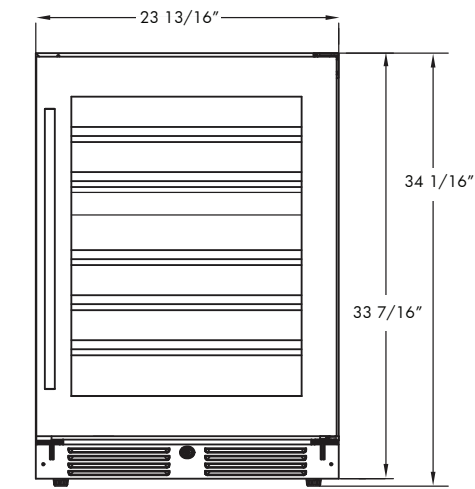

www.xoappliance.com

MODEL: XOU24WDZGS__*

24" DUAL ZONE WINE COOLER

*Specify **R** for right hand hinge - or - **L** for left hand hinge

FRONT
RIGHT HAND HINGE MODEL SHOWN

SIDE

ROUGH-IN

SPECIFICATIONS

THE 6' FLAT PLUG POWER CORD SUPPLIED ON YOUR XO WINE COOLER ENSURES AN EASY FLUSH INSTALLATION

Size	24"
Dimensions	23 7/8"W x 34 1/8"H x 23 1/4"D
Installation Type	Built-in / Freestanding
Refrigerant Type	R600a
Electrical	115V 60Hz 1.5A USE DEDICATED 15A CIRCUIT
Temperature Range	Lower Zone: 50° - 64° F HOLDS UP TO (30) 750ml BOTTLES Upper Zone: 41° - 50° F HOLDS UP TO (16) 750ml BOTTLES