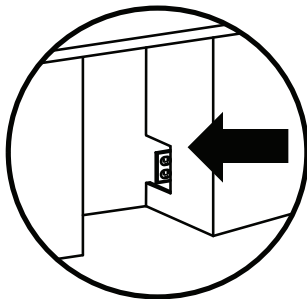

www.xoappliance.com

MODEL: XOU24WDZGS__*

24" DUAL ZONE WINE COOLER

*Specify **R** for right hand hinge - or - **L** for left hand hinge

FRONT
RIGHT HAND HINGE MODEL SHOWN

SIDE

ROUGH-IN

SPECIFICATIONS

THE 6' FLAT PLUG POWER CORD SUPPLIED ON YOUR XO WINE COOLER ENSURES AN EASY FLUSH INSTALLATION

Size	24"
Dimensions	23 7/8"W x 34 1/8"H x 23 1/4"D
Installation Type	Built-in / Freestanding
Refrigerant Type	R600a
Electrical	115V 60Hz 1.5A USE DEDICATED 15A CIRCUIT
Temperature Range	Lower Zone: 50° - 64° F HOLDS UP TO (30) 750ml BOTTLES Upper Zone: 41° - 50° F HOLDS UP TO (16) 750ml BOTTLES

**INCLUDES BOTH
Stainless Steel Designer and Pro Style Handles**

Low-E Glass

* The void between the twin layers of coated glass is filled with Argon, a harmless, natural, inert gas further improving their insulation value. In addition to reducing energy use - this limits the transmission of damaging sound, vibration and light, particularly UV light which can harm wine.