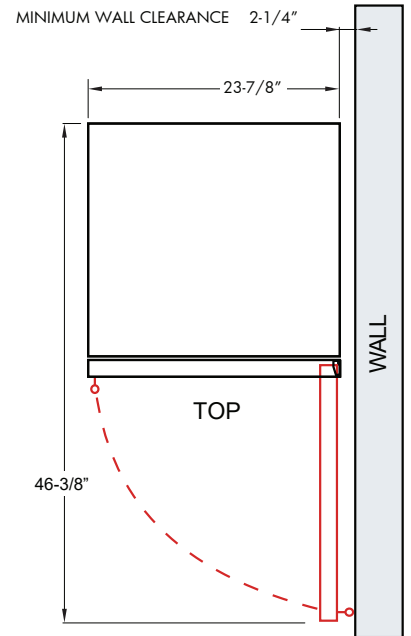

www.xoappliance.com

MODEL: XOU24WDZGS__*

24" DUAL ZONE WINE COOLER

*Specify **R** for right hand hinge - or - **L** for left hand hinge

FRONT
RIGHT HAND HINGE MODEL SHOWN

SIDE

ROUGH-IN

SPECIFICATIONS

THE 6' FLAT PLUG POWER CORD SUPPLIED ON YOUR XO WINE COOLER ENSURES AN EASY FLUSH INSTALLATION

Size	24"
Dimensions	23 7/8"W x 34 1/8"H x 23 1/4"D
Installation Type	Built-in / Freestanding
Refrigerant Type	R600a
Electrical	115V 60Hz 1.5A USE DEDICATED 15A CIRCUIT
Temperature Range	Lower Zone: 50° - 64° F HOLDS UP TO (30) 750ml BOTTLES Upper Zone: 41° - 50° F HOLDS UP TO (16) 750ml BOTTLES