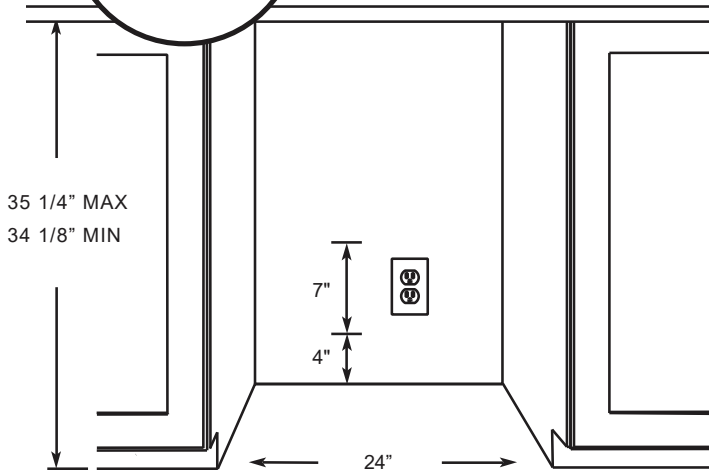

www.xoappliance.com

MODEL: XOU24WDZGS__*

24" DUAL ZONE WINE COOLER

*Specify **R** for right hand hinge - or - **L** for left hand hinge

FRONT
RIGHT HAND HINGE MODEL SHOWN

SIDE

ROUGH-IN

SPECIFICATIONS

THE 6' FLAT PLUG POWER CORD SUPPLIED ON YOUR XO WINE COOLER ENSURES AN EASY FLUSH INSTALLATION

Size	24"
Dimensions	23 7/8"W x 34 1/8"H x 23 1/4"D
Installation Type	Built-in / Freestanding
Refrigerant Type	R600a
Electrical	115V 60Hz 1.5A USE DEDICATED 15A CIRCUIT
Temperature Range	Lower Zone: 50° - 64° F HOLDS UP TO (30) 750ml BOTTLES Upper Zone: 41° - 50° F HOLDS UP TO (16) 750ml BOTTLES