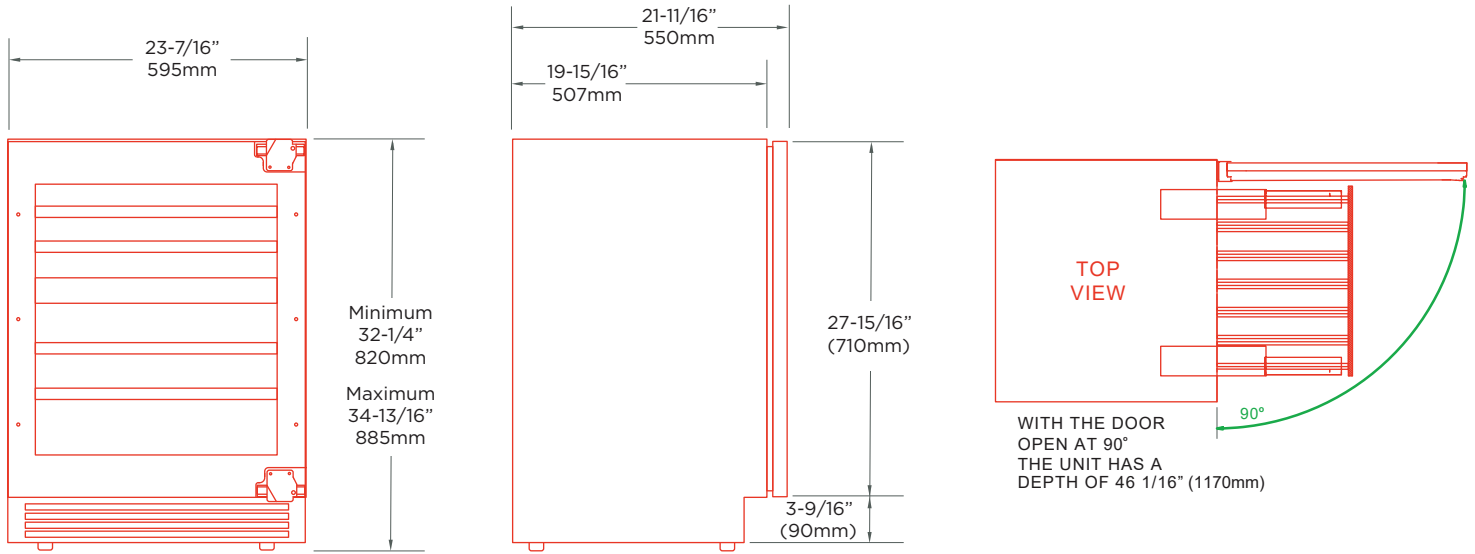

MODEL: XOU24WDZGOA

24" DUAL ZONE WINE COOLER

Unit has Field Reversible Door