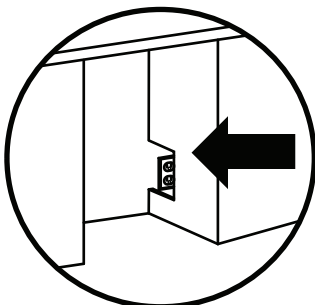

www.xoappliance.com

MODEL: XOU24WDZGOA

24" DUAL ZONE WINE COOLER

Unit has Field Reversible Door

ROUGH-IN

SPECIFICATIONS

THE 6' FLAT PLUG POWER CORD SUPPLIED ON YOUR XO WINE COOLER ENSURES AN EASY FLUSH INSTALLATION

TIP: IN TIGHT INSTALLATIONS CUT THROUGH AN ADJACENT CABINET WALL TO REACH AN OUTLET INSTALLED THERE

Size	24"
Dimensions	23 7/16"W x 32 1/4"H x 21 11/16"D
Installation Type	Built-in / Panel Ready
Refrigerant Type	R600a
Electrical	115V 60Hz 1.5A USE DEDICATED 15A CIRCUIT
Temperature Range	Lower Zone: 50° - 64° F HOLDS UP TO (35) 750ml BOTTLES Upper Zone: 41° - 50° F HOLDS UP TO (16) 750ml BOTTLES

OPTIONAL ACCESSORIES

SS Door Panel P/N: XOU24ADASG

Low-E Glass

* The void between the twin layers of coated glass is filled with Argon, a harmless, natural, inert gas further improving their insulation value. In addition to reducing energy use - this limits the transmission of damaging sound, vibration and light, particularly UV light which can harm wine.