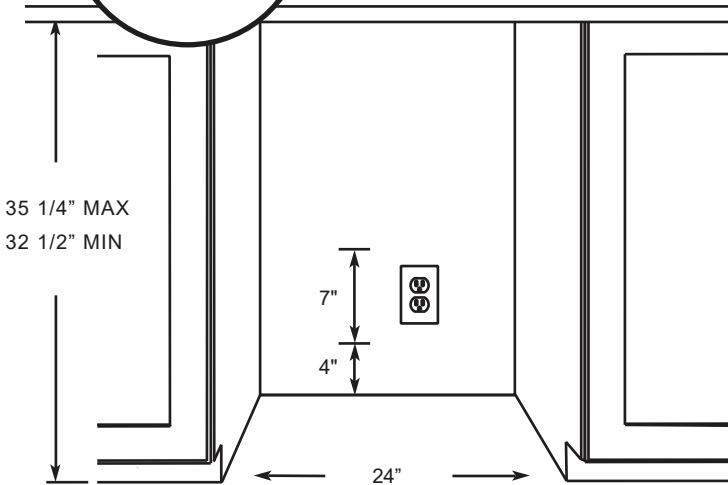

www.xoappliance.com

MODEL: XOU24WDZGOA

24" DUAL ZONE WINE COOLER

Unit has Field Reversible Door

ROUGH-IN

SPECIFICATIONS

THE 6' FLAT PLUG POWER CORD SUPPLIED ON YOUR XO WINE COOLER ENSURES AN EASY FLUSH INSTALLATION

TIP: IN TIGHT INSTALLATIONS CUT THROUGH AN ADJACENT CABINET WALL TO REACH AN OUTLET INSTALLED THERE

Size	24"
Dimensions	23 7/16"W x 32 1/4"H x 21 11/16"D
Installation Type	Built-in / Panel Ready
Refrigerant Type	R600a
Electrical	115V 60Hz 1.5A USE DEDICATED 15A CIRCUIT
Temperature Range	Lower Zone: 50° - 64° F HOLDS UP TO (35) 750ml BOTTLES Upper Zone: 41° - 50° F HOLDS UP TO (16) 750ml BOTTLES