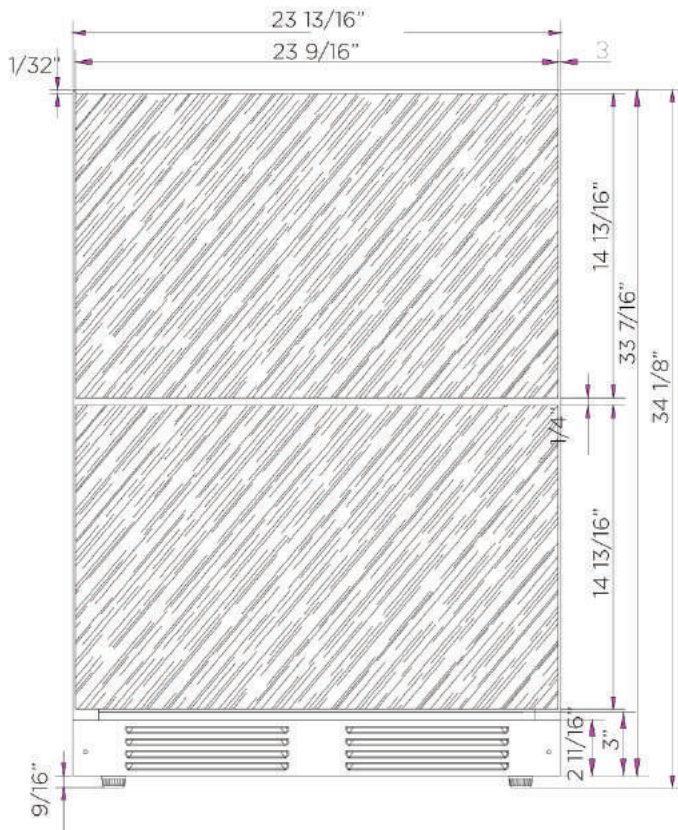

FEATURES

SPECIFICATIONS

FINISH

Panel-Ready

STYLES

Also available in:

- Indoor Stainless Steel
- Outdoor Stainless Steel

FEATURES

- Precise Temperature From 34° F To 50° F
- Easy Operating, Soft-Close Drawers
- 5.2 Cu. Ft. Capacity Stores 132 (12oz) Cans
- Adjustable Divider Included In Top Drawer
- Rated For Indoor Use
- X-Active Air Circulation for Even Temperatures, Faster Cool Down and Greater Efficiency
- Quiet 39dBA Operation
- Elegant Tri-Color Illumination
- Energy Star Certified
- Black Toe Kick
- Finish Panels and Handles Not Included

ELECTRICAL 115V / 60 Hz / 15A

DIMENSIONS

23-13/16" W x 23-9/16" D x 34-1/8" H

SHIPPING WEIGHT 160LBS

CORD LENGTH 6FT

CONTROL TYPE Electronic

12-OZ CANS 132

CAPACITY 5.2 (cu ft)