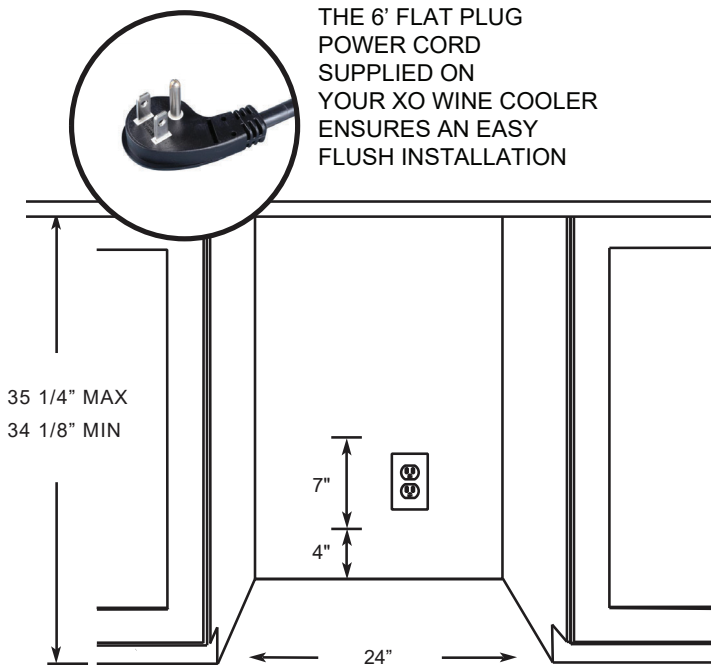

www.xoappliance.com

MODEL: XOU24BWDDGS

24" FRENCH DOOR COMBO UNIT

ROUGH-IN

SPECIFICATIONS

Size	24"
Dimensions	23 7/8"W x 34 1/8"H x 23 1/4"D
Installation Type	Built-in / Freestanding
Refrigerant Type	R600a
Electrical	115V 60Hz 1.5A USE DEDICATED 15A CIRCUIT
Temperature Range	Bervage Center 34° - 50° F HOLDS UP TO (60) 12oz CANS Wine Cellar 41° - 50° F HOLDS UP TO (21) 750ml BOTTLES