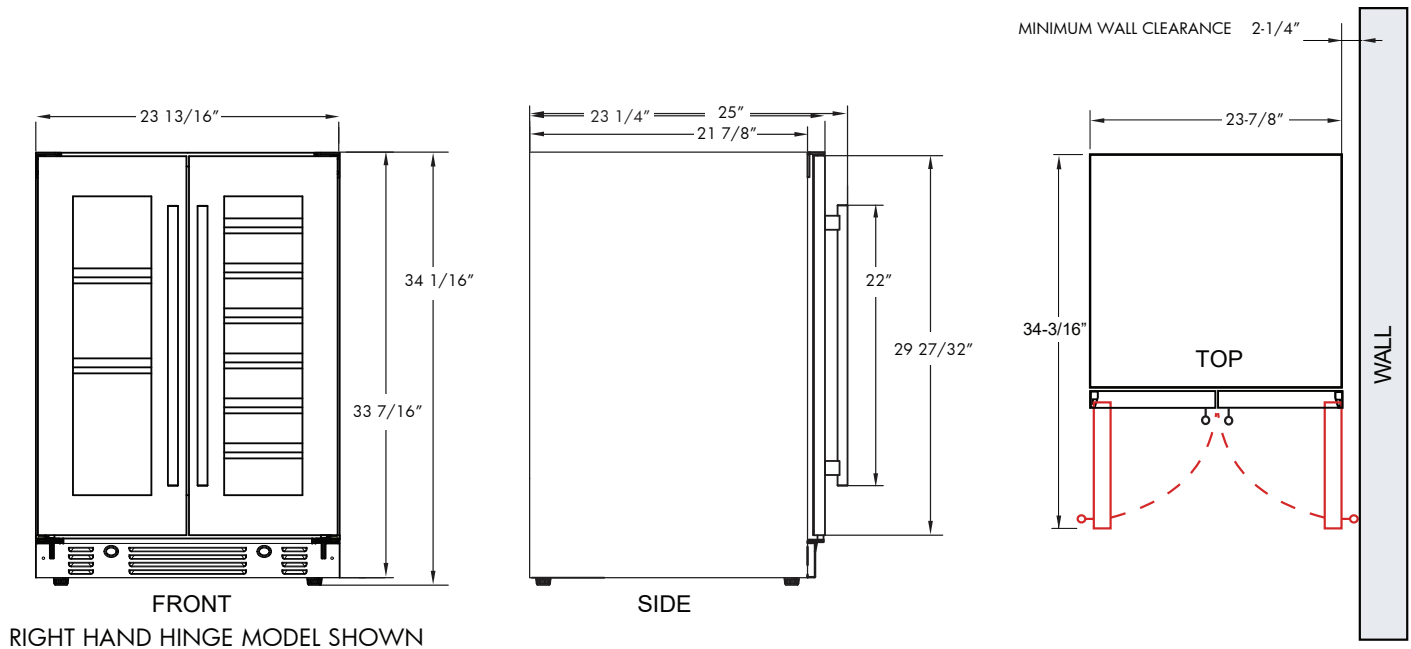

XO

THE IDEAL CHOICE FOR
STORING AND SERVING

XOU24BWDDGS

FRENCH DOOR WINE + BEVERAGE

COMBO
UNIT

One side is a
self contained
Beverage Center

One side is a
Single Zone
Wine Cellar

Optional Pro Style
handle included

www.xoappliance.com

MODEL: XOU24BWDDGS

24" FRENCH DOOR COMBO UNIT

ROUGH-IN

SPECIFICATIONS

Size	24"
Dimensions	23 7/8"W x 34 1/8"H x 23 1/4"D
Installation Type	Built-in / Freestanding
Refrigerant Type	R600a
Electrical	115V 60Hz 1.5A USE DEDICATED 15A CIRCUIT
Temperature Range	Bervage Center 34° - 50° F HOLDS UP TO (60) 12oz CANS Wine Cellar 41° - 50° F HOLDS UP TO (21) 750ml BOTTLES