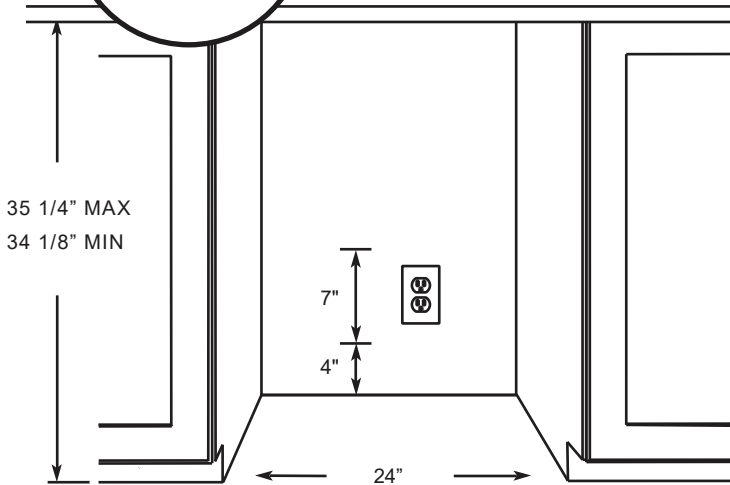

Removable 6 Bottle Wine Cradle included.

Optional Pro Style handle included

STORE UP TO 145 (12oz) CANS - READY TO SERVE AT 34° to 50° F
AND STILL FIND JUST WHAT YOU ARE LOOKING FOR

Your XO Beverage Center comes with clear glass - fully telescoping shelves. No more fumbling about or emptying shelves to find what you are looking for. Simply extend the shelf out to see what is in the back. And because beverages come in all shapes and sizes, you can easily and quickly adjust the height of the shelves to 15 different positions.

www.xoappliance.com

MODEL: XOU24BCGS_*

24" BEVERAGE CENTER

*Specify **R** for right hand hinge - or - **L** for left hand hinge

ROUGH-IN

SPECIFICATIONS

THE 6' FLAT PLUG POWER CORD SUPPLIED ON YOUR XO WINE COOLER ENSURES AN EASY FLUSH INSTALLATION

TIP:
IN TIGHT INSTALLATIONS CUT THROUGH AN ADJACENT CABINET WALL TO REACH AN OUTLET INSTALLED THERE

Size	24"
Dimensions	23 7/8"W x 34 1/8"H x 23 1/4"D
Installation Type	Built-in / Freestanding
Refrigerant Type	R600a
Electrical	115V 60Hz 1.5A USE DEDICATED 15A CIRCUIT
Temperature Range	34° - 50° F HOLDS UP TO (145) 12oz CANS