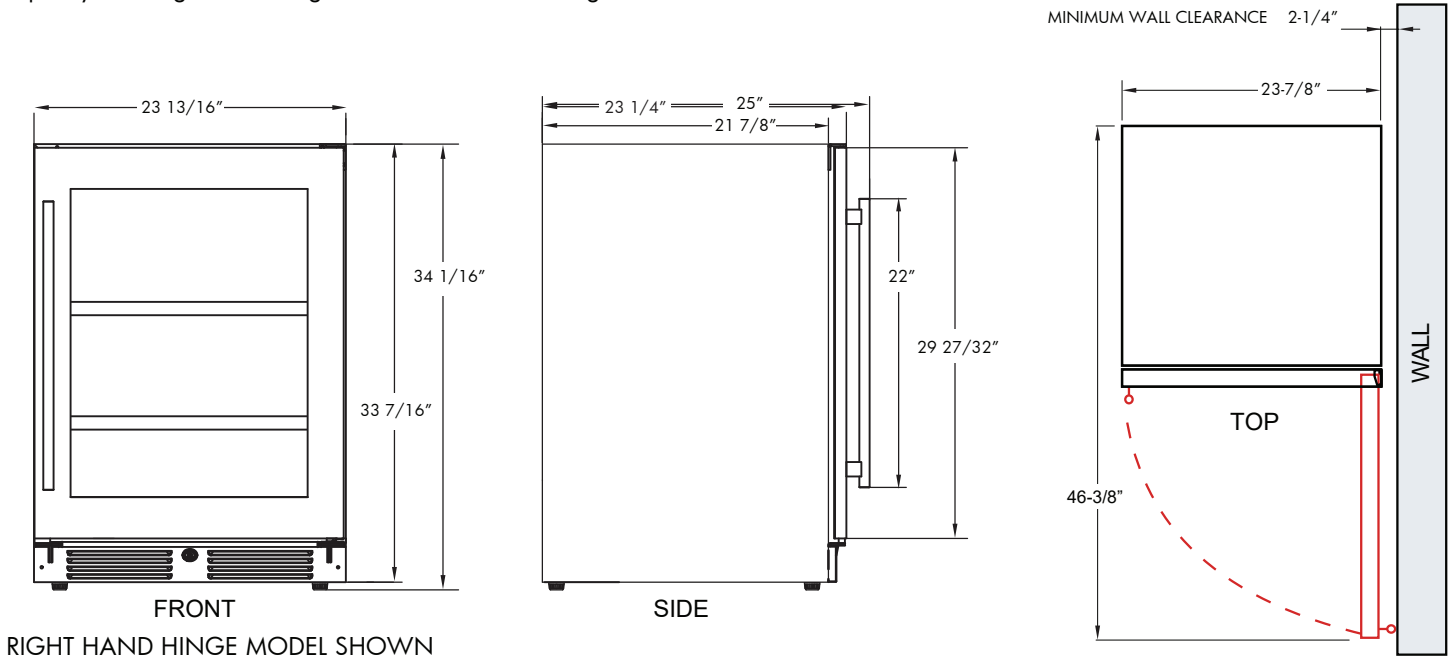

XO

EASY TO STORE
EASY TO FIND

XOU24BCGS

BEVERAGE CENTER | REFRIGERATOR

**FIND
EVERYTHING
FAST**

Clear glass shelves fully extend to reveal their contents and easily adjust to 15 different heights to accommodate your needs.

Removable 6 Bottle Wine Cradle included.

Optional Pro Style handle included

STORE UP TO 145 (12oz) CANS - READY TO SERVE AT 34° to 50° F
AND STILL FIND JUST WHAT YOU ARE LOOKING FOR

Your XO Beverage Center comes with clear glass - fully telescoping shelves. No more fumbling about or emptying shelves to find what you are looking for. Simply extend the shelf out to see what is in the back. And because beverages come in all shapes and sizes, you can easily and quickly adjust the height of the shelves to 15 different positions.

www.xoappliance.com

MODEL: XOU24BCGS_*

24" BEVERAGE CENTER

*Specify **R** for right hand hinge - or - **L** for left hand hinge

ROUGH-IN

SPECIFICATIONS

THE 6' FLAT PLUG POWER CORD SUPPLIED ON YOUR XO WINE COOLER ENSURES AN EASY FLUSH INSTALLATION

TIP:
IN TIGHT INSTALLATIONS CUT THROUGH AN ADJACENT CABINET WALL TO REACH AN OUTLET INSTALLED THERE

Size	24"
Dimensions	23 7/8"W x 34 1/8"H x 23 1/4"D
Installation Type	Built-in / Freestanding
Refrigerant Type	R600a
Electrical	115V 60Hz 1.5A USE DEDICATED 15A CIRCUIT
Temperature Range	34° - 50° F HOLDS UP TO (145) 12oz CANS