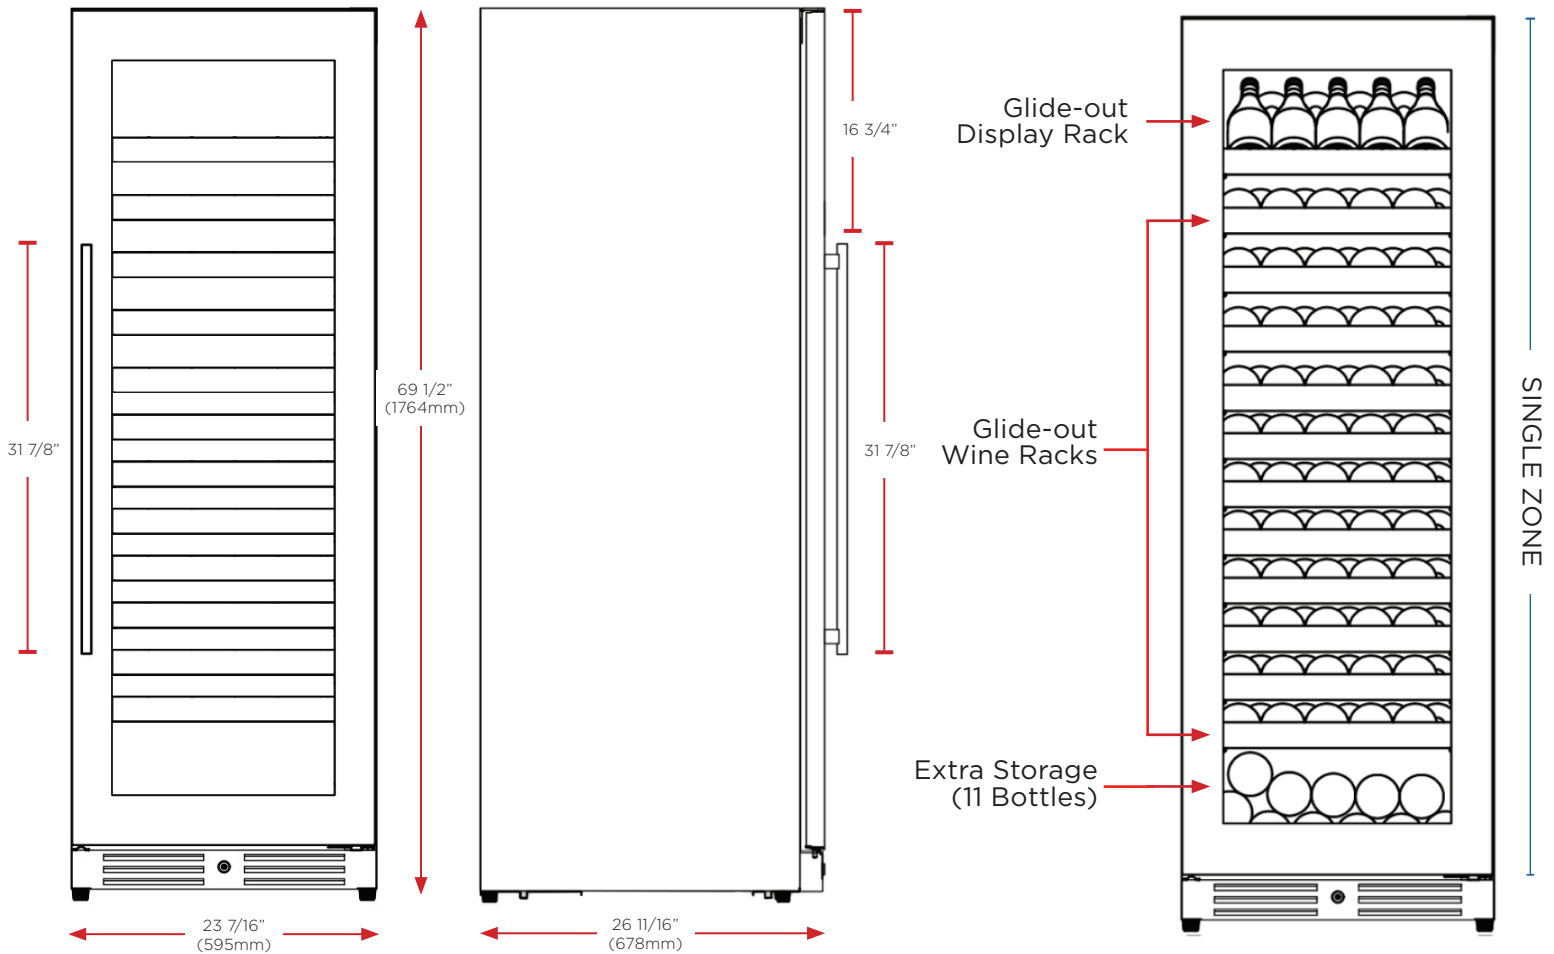

XO 24" Wine Column Refrigerators are the perfect addition to any home or bar. Available in both Single and Dual Zones, they allow for optimal temperature control for a variety of wine types. Whether you choose the sleek Black Glass or Stainless Steel Glass Door Models, they are sure to compliment any decor and add a touch of sophistication to your space.

## 24" x 70" STAINLESS STEEL SINGLE ZONE WINE COLUMN