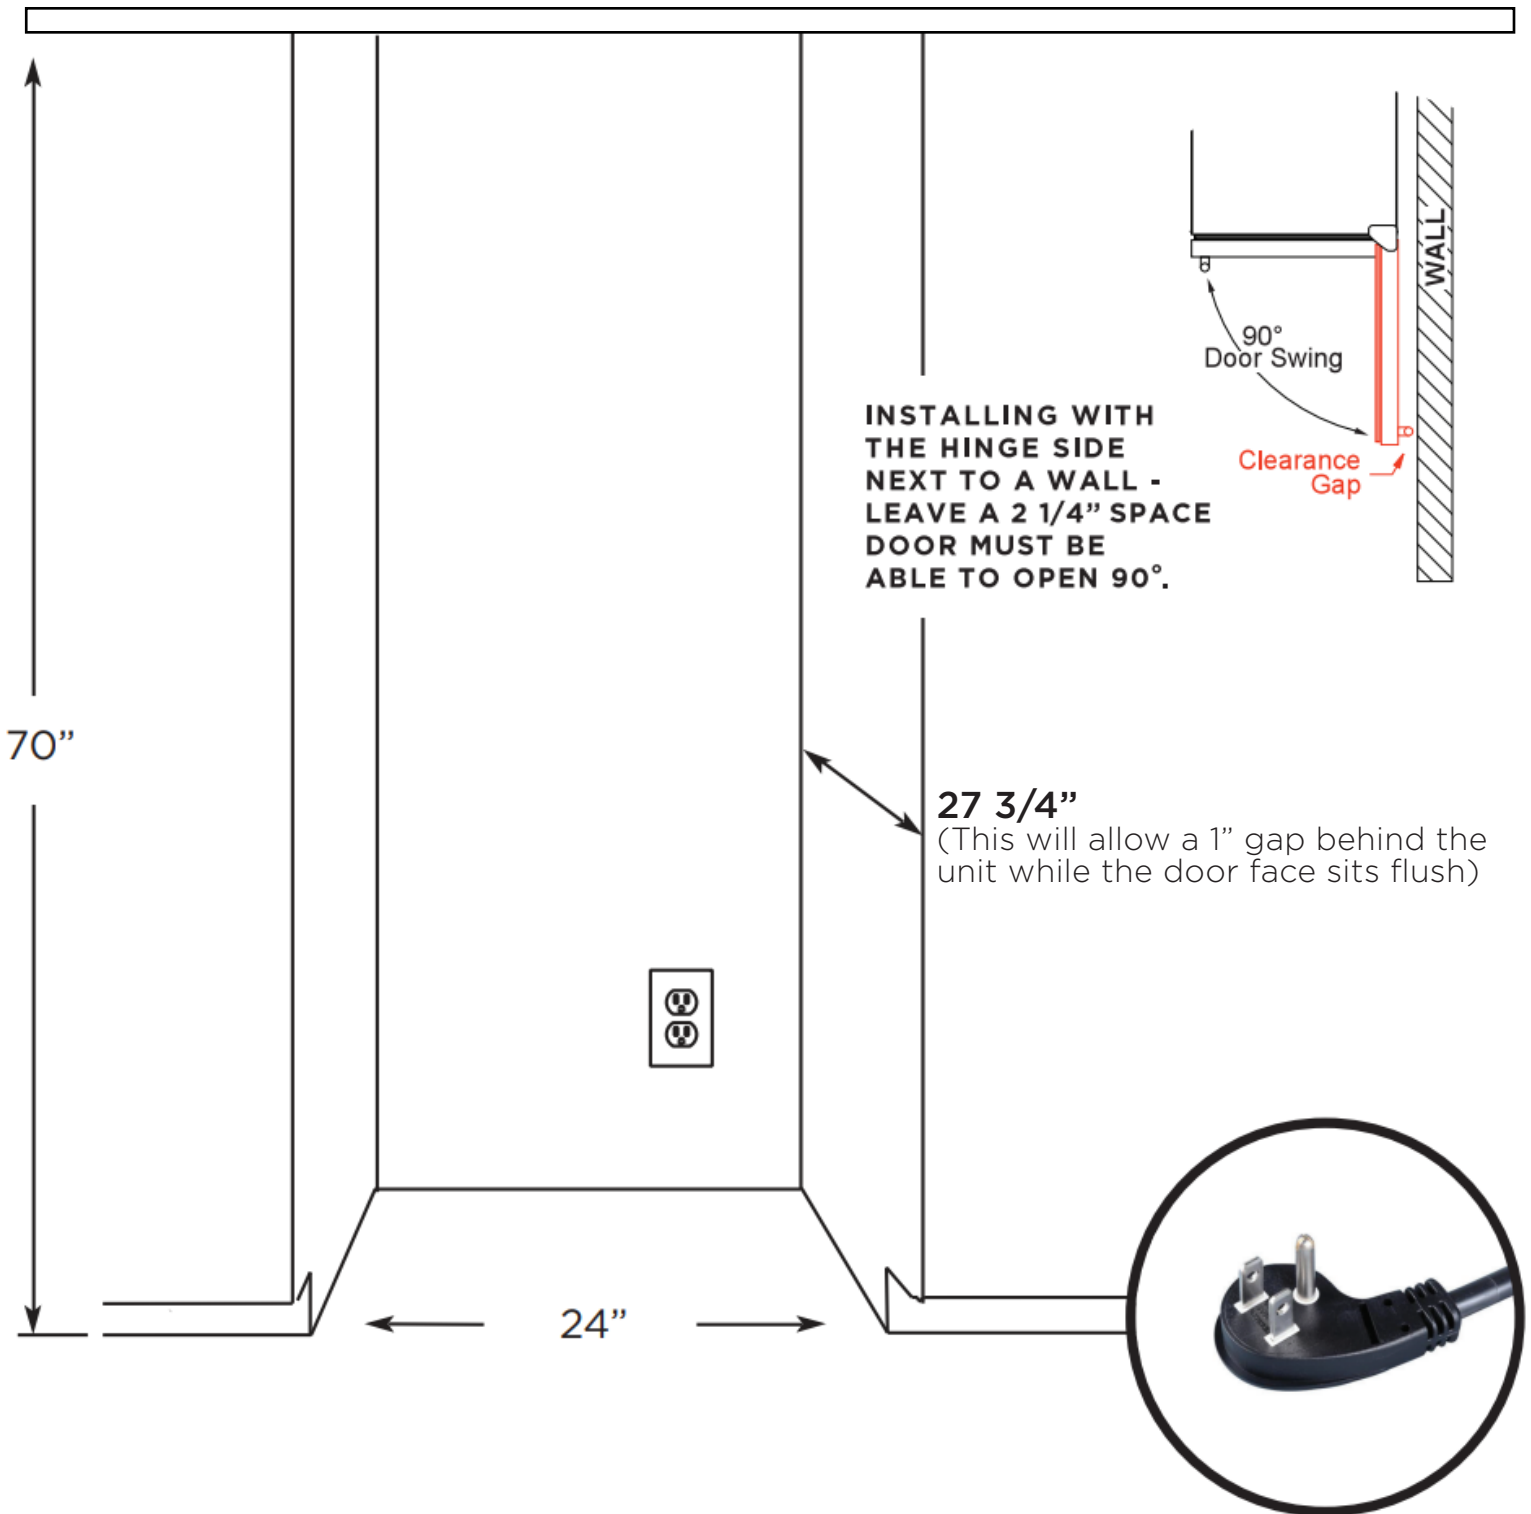

A PERFECT FIT

USE FREESTANDING -OR- BUILT-IN

IF THE DOOR CAN'T OPEN FULLY - YOU CAN'T PULL THE RACKS OUT.