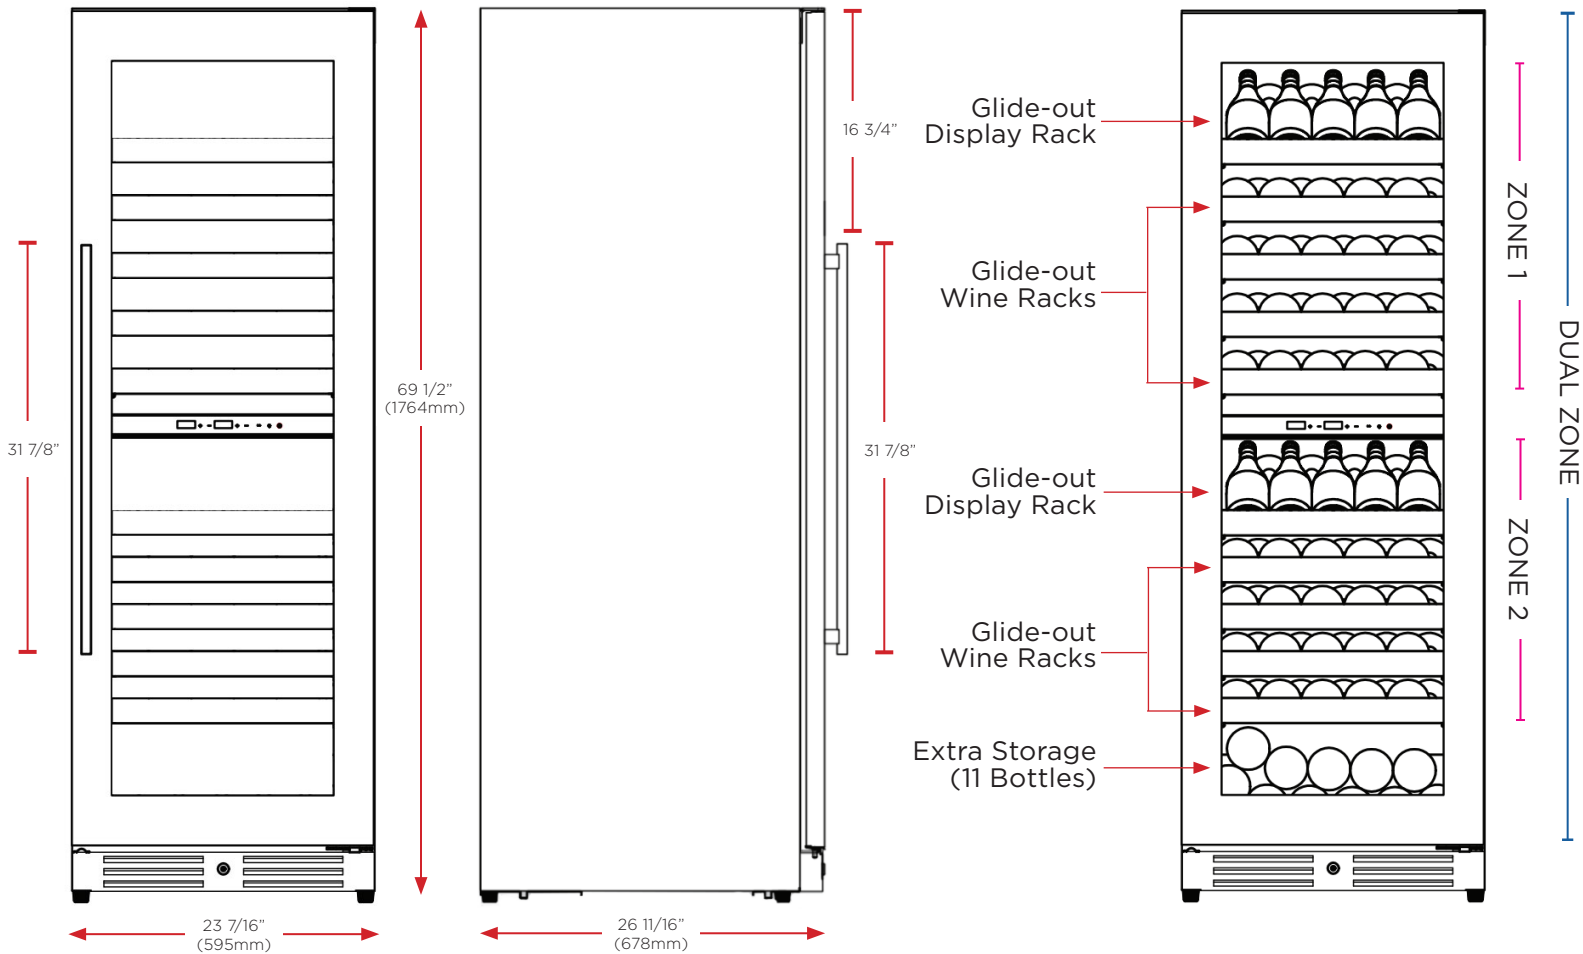

STORE UP TO 119 (750ml) BOTTLES

The XO Wine Dual-Zone Column Refrigerator is the perfect addition to any home or bar for storing your favorite wines. They are available in both single and dual-zone models, providing versatility in storing white and red wines at their respective temperatures. The sleek design of the refrigerator, available in black glass or stainless steel glass door models, adds a touch of elegance to any kitchen or bar area.

Pair it with the Tall Beverage Column for a complete beverage storage solution.

WORLD CLASS SERVICE | COMPREHENSIVE WARRANTIES

OUR LASTING COMMITMENT TO YOU

XOU2470WDZGS

24" x 70" STAINLESS STEEL DUAL ZONE WINE COLUMN

FEATURES

CAPACITY

119 (750ml) Wine Bottles

FEATURES

- Upper Zone 41° To 50°F
- Lower Zone 50° - 64° F
- Stainless Steel and Glass
- Wine Racks Fully Extend While Loaded
- Tri-Color Cool Running Interior LEDs Illuminate and Save Energy
- Intuitive Digital Controls Easily Adjust Temperature, Lights And Operating Mode
- Secure Door Lock Stop Uninvited Guests
- Designer Handle Included
- Bottom Storage (11-750ml Bottles)
- Field Reversible Door

SPECIFICATIONS

ELECTRICAL	120V 60HZ 2.5 AMP
DIMENSIONS	69-1/2" H 23-7/16" W 26-11/16" D
REFRIGERANT	R600A
CAPACITY	15 cubic ft.
SOUND LEVEL	39dBa

Designer Style Handle Included

XO the next level
in luxury appliances