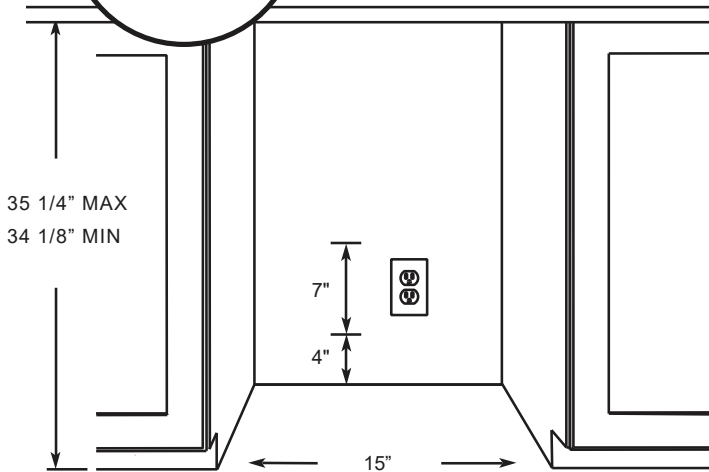

When it is all about the wine - it's all about XO.

www.xoappliance.com

MODEL: XOU15WGS__*

15" SINGLE ZONE WINE COOLER

*Specify **R** for right hand hinge - or - **L** for left hand hinge

ROUGH-IN

SPECIFICATIONS

THE 6' FLAT PLUG POWER CORD SUPPLIED ON YOUR XO WINE COOLER ENSURES AN EASY FLUSH INSTALLATION

Size	24"
Dimensions	23 7/8"W x 34 1/8"H x 23 1/4"D
Installation Type	Built-in / Freestanding
Refrigerant Type	R600a
Electrical	115V 60Hz 1.5A USE DEDICATED 15A CIRCUIT
Temperature Range	41° - 64° F HOLDS UP TO (34) 750ml BOTTLES