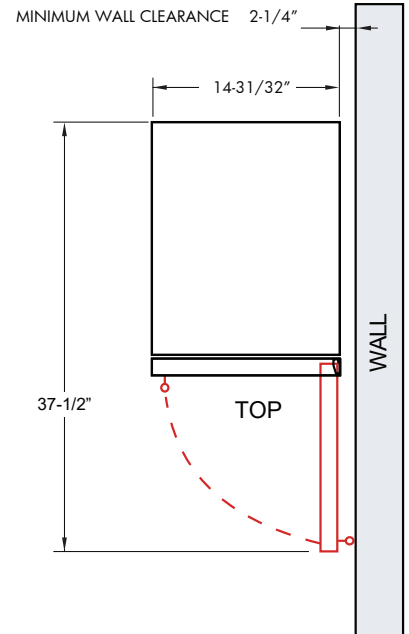

MODEL: XOU15WGS__*

15" SINGLE ZONE WINE COOLER

*Specify **R** for right hand hinge - or - **L** for left hand hinge