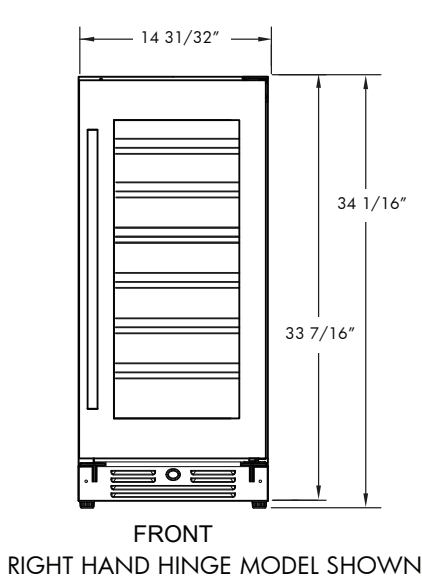

MODEL: XOU15WGS__*

15" SINGLE ZONE WINE COOLER

*Specify **R** for right hand hinge - or - **L** for left hand hinge