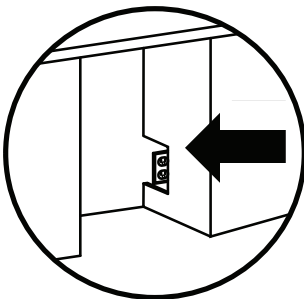

THE 6' FLAT PLUG POWER CORD SUPPLIED ON YOUR XO WINE COOLER ENSURES AN EASY FLUSH INSTALLATION

Size	24"
Dimensions	23 7/8"W x 34 1/8"H x 23 1/4"D
Installation Type	Built-in / Freestanding
Refrigerant Type	R600a
Electrical	115V 60Hz 1.5A USE DEDICATED 15A CIRCUIT
Temperature Range	41° - 64° F HOLDS UP TO (34) 750ml BOTTLES

**INCLUDES BOTH
Stainless Steel Designer and Pro Style Handles**

Low-E Glass

* The void between the twin layers of coated glass is filled with Argon, a harmless, natural, inert gas further improving their insulation value. In addition to reducing energy use - this limits the transmission of damaging sound, vibration and light, particularly UV light which can harm wine.