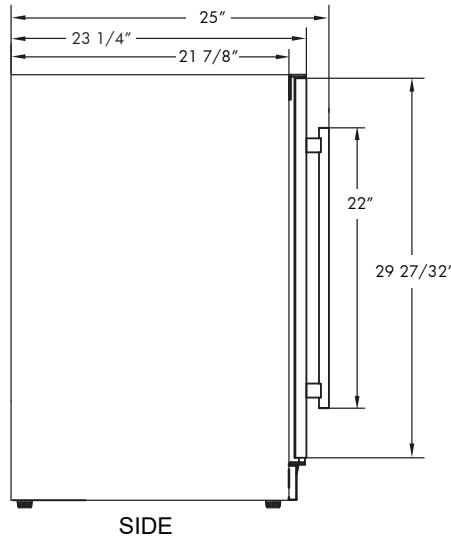

MODEL: XOU15WGS__*

15" SINGLE ZONE WINE COOLER

*Specify **R** for right hand hinge - or - **L** for left hand hinge