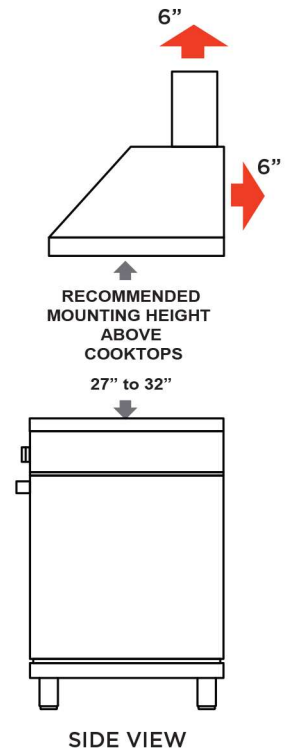

RECOMMENDED MOUNTING HEIGHT

All range hoods have a recommended range of installation height over the cooking surface. However cooking styles, types of cooking equipment and installation limitation can vary greatly. For installations outside the recommended range - consult XO.

THESE MODELS HAVE A 6" DIAMETER EXHAUST DUCT WHICH MAY BE CONFIGURED FOR TOP OR REAR DISCHARGE - CONSULT MANUAL FOR ADDITIONAL INFORMATION.

RECIRCULATION

These XOT18 models may be installed with an optional recirculation kit when venting outside is not practical. The recirculation kit includes a vented housing that mounts on top of the hood. This housing adds 2-1/4" to the height of the unit. Never discharge the exhaust into a confined space such as a soffit, attic, garage, crawl space or the voids between walls.