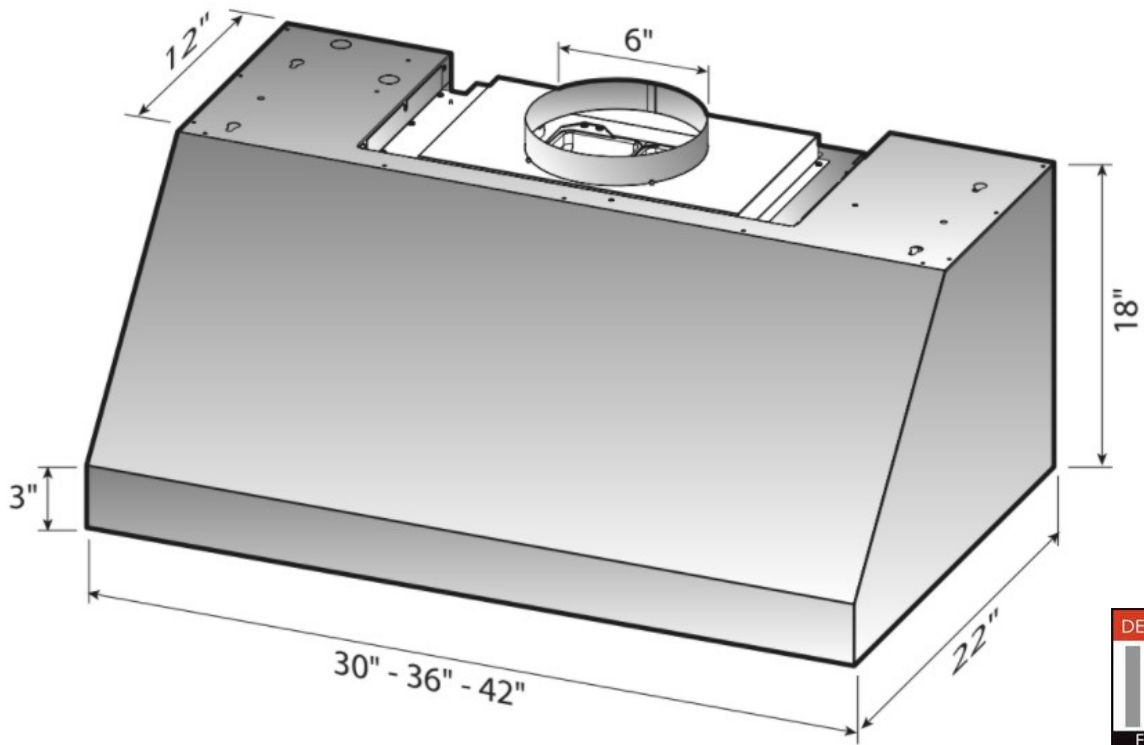

FEATURES

FINISH

Stainless Steel

FEATURES

- Electronic 3 Speed Control + Power Boost
- CCC Code Compliance Control - 395 or 600 CFM
- High Efficiency 3000k LED Lights (x2)
- Stainless Steel PRO Baffle Filters
- 6" Vertical Duct or Recirculating (Kit Sold Separately)
  (Recirculation adds 2-1/4" to the overall height of the unit)
- Optional 12" Duct Cover Available
- 5 Minute Delay Shutoff Timer
- Made In Italy

PERFORMANCE

SPEED	1	2	3	BOOST
CFM	150	250	395	600
SONES	1.0	2.4	4.0	6.4

SPECIFICATIONS

ELECTRICAL 115VAC 60HZ 4.0 AMP

DIMENSIONS
H 18"
W 30" - 36" - 42"
D 22"

MOUNTING HEIGHT

ABOVE COOKING 27" - 32"

DUCTING OPTIONS

6 inch round top or rear venting

OPTIONS

Recirculation Kit XOT30	XORFK07
Recirculation Kit XOT36	XORFK08
Recirculation Filters	XORFRND
Duct Cover XOT1830	XOTDC30S
Duct Cover XOT1836	XOTDC36S
Duct Cover XOT1842	XOTDC42S
Make Up Air Kit (6")	XOMA06

XO the next level
in luxury appliances
xoappliance.com | 800.966.8300

XO is exclusively distributed by
EASTERN MARKETING CORP.
24 Eisenhower Parkway
Roseland, NJ 07068